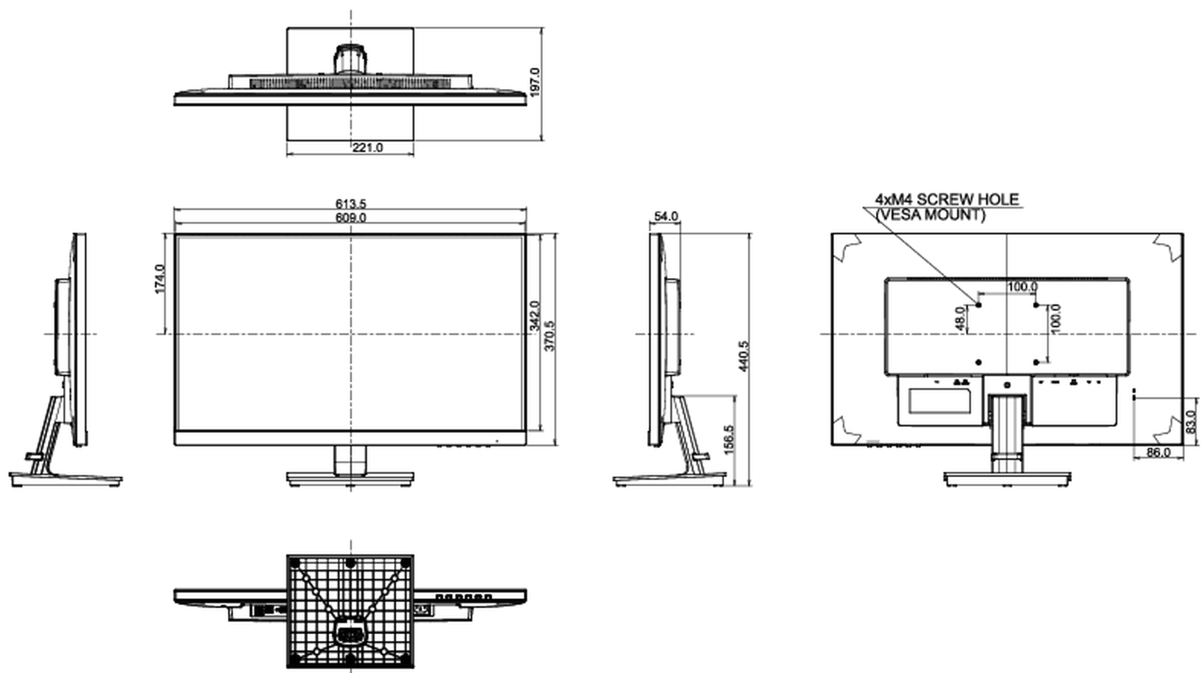

## 08 DIMENSIONES / PESO

Producto dimensiones W x H x D

613.5 x 440.5 x 197mm

Peso (sin caja)

5.3kg

Código EAN

4948570115365

All trademarks and registered trademarks acknowledged. E & O E. Specification subject to change without notice. All LCD's comply with ISO-9241-307:2008 in connection with pixel defects.