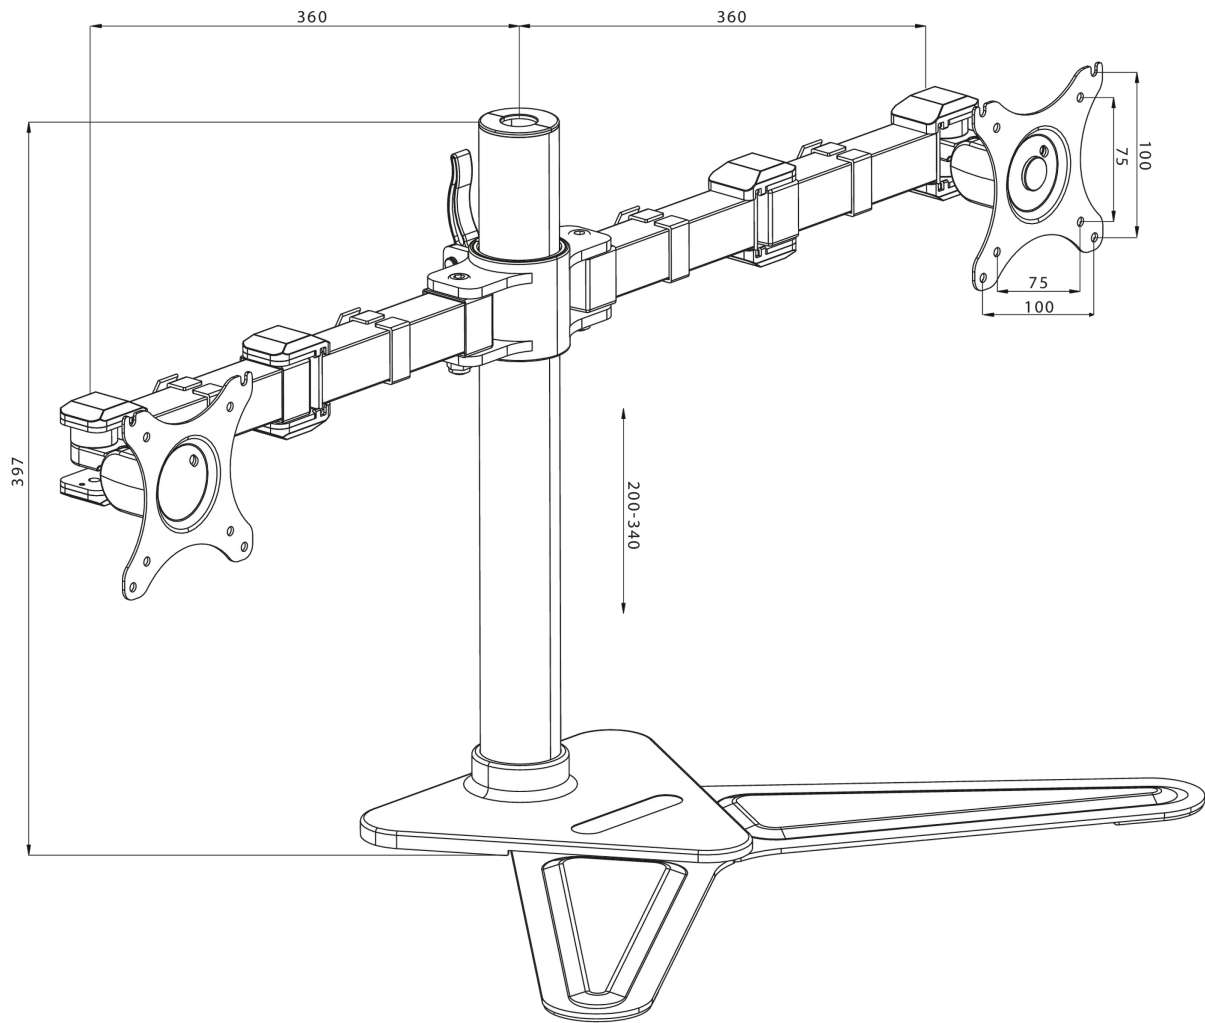

Comfortable dual desktop stand

The iiyama DS1002D-B1 is a desk mount stand for two flat screens up to 30". The monitor arm allows you to save space on your desk reducing the number of stands to one only and the cable management system makes it easier to keep your workplace tidy. The easy to set-up stand offers broad adjustment capabilities, including tilt, swivel, height and rotation, so you can easily adjust the position of both screens to your preferences assuring comfortable and healthy body posture.

01 TECHNIKAI PARAMÉTEREK

Típus	desk stand for desktop monitor
Képernyők száma	2
Asztali állvány	stand
Képernyő mérete	10" - 30"
Magasság beállítása	200 - 340mm
Képernyő elforgatása	PIVOT 90°
Billentés	-85° - 15°
Forgatás	180°
Maximális teherbírás	10kg / monitor
VESA minimum	75 x 75mm
VESA maximum	100 x 100mm

02 MÉRETEK / SÚLY

EAN kód

4948570032068

All trademarks and registered trademarks acknowledged. E & O E. Specification subject to change without notice. All LCD's comply with ISO-9241-307:2008 in connection with pixel defects.