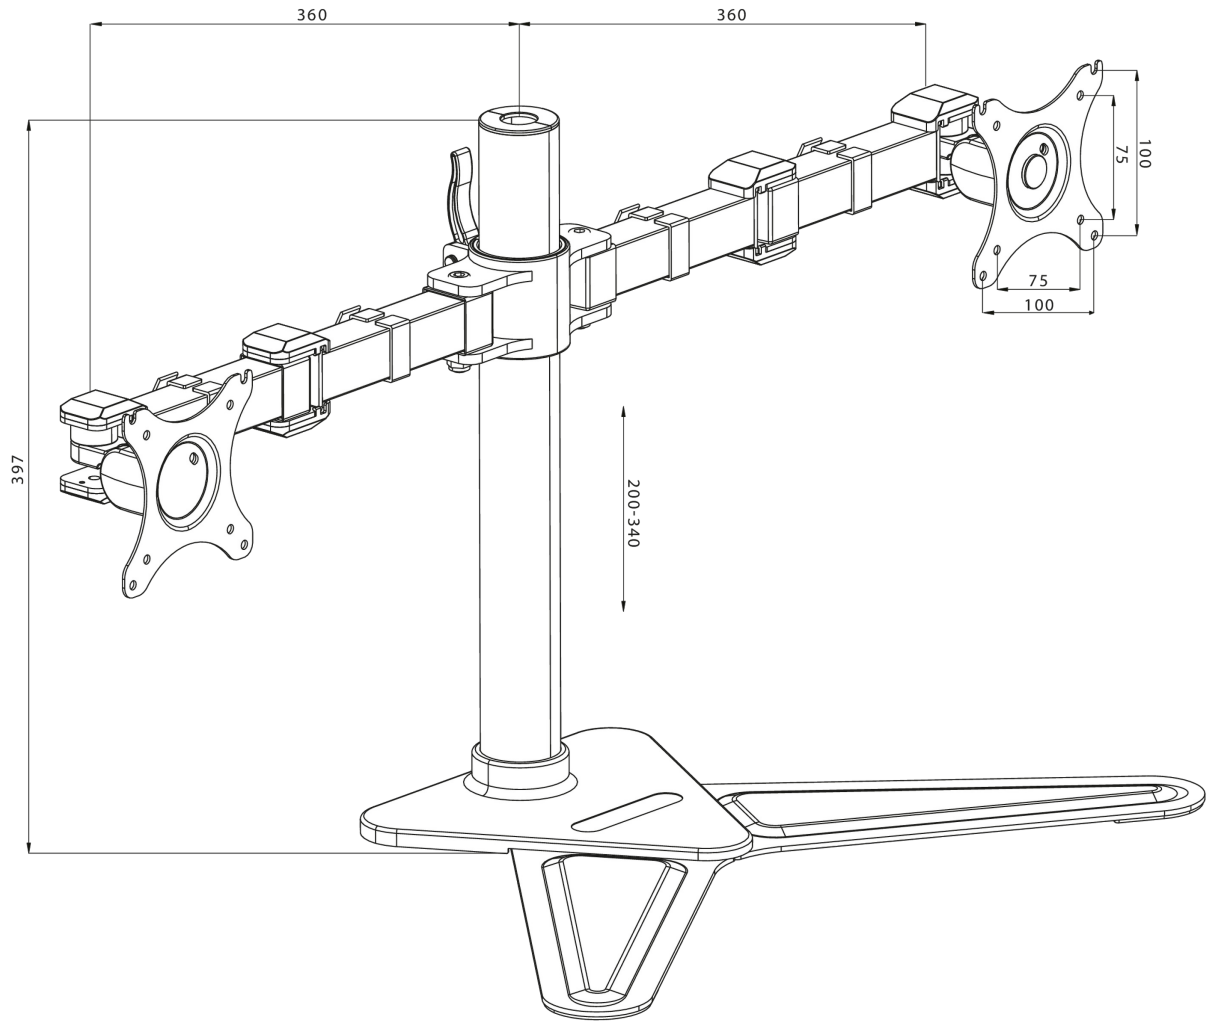

Comfortable dual desktop stand

The iiyama DS1002D-B1 is a desk mount stand for two flat screens up to 30". The monitor arm allows you to save space on your desk reducing the number of stands to one only and the cable management system makes it easier to keep your workplace tidy. The easy to set-up stand offers broad adjustment capabilities, including tilt, swivel, height and rotation, so you can easily adjust the position of both screens to your preferences assuring comfortable and healthy body posture.

01 TECHNIKAI PARAMÉTEREK

Típus	desk stand for desktop monitor
Képernyők száma	2
Asztali állvány	stand
Képernyő mérete	10" - 30"
Magasság beállítása	200 - 340mm
Képernyő elforgatása	PIVOT 90°
Billentés	-85° - 15°
Forgatás	180°
Maximális teherbírás	10kg / monitor
VESA minimum	75 x 75mm
VESA maximum	100 x 100mm

02 MÉRETEK / SÚLY

EAN kód

4948570032068

All trademarks and registered trademarks acknowledged. E & O E. Specification subject to change without notice. All LCD's comply with ISO-9241-307:2008 in connection with pixel defects.