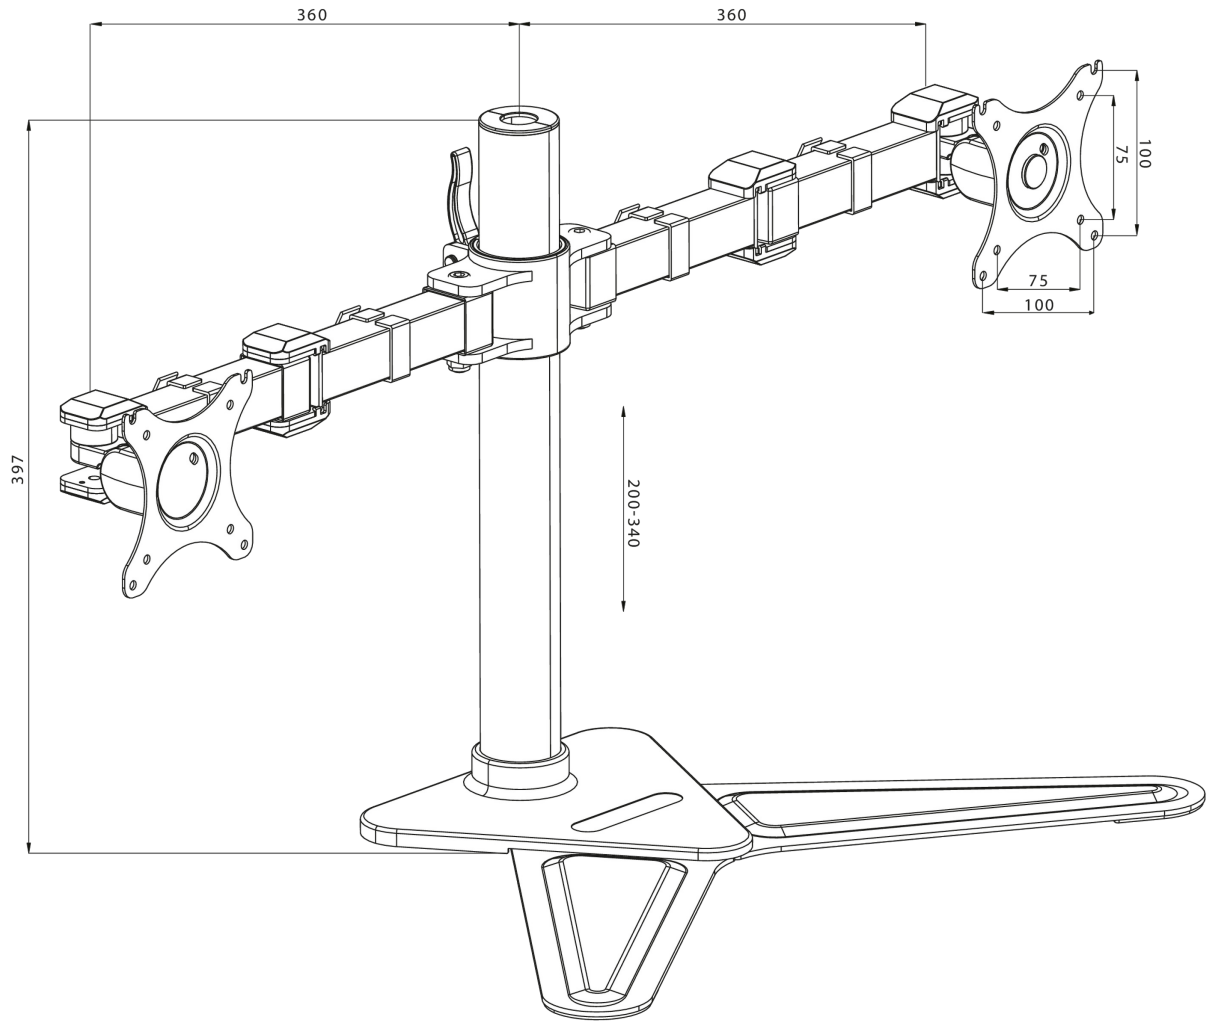

Comfortable dual monitor arm stand

The iiyama DS1002D-B1 is a desk stand for two flat screens up to 30". The monitor arm allows you to save space on your desk reducing the number of stands to one only and the cable management system makes it easier to keep your workplace tidy. The easy to set-up stand offers broad adjustment capabilities, including tilt, swivel, height and rotation, so you can easily adjust the position of both screens to your preferences assuring comfortable and healthy body posture.

01 TECHNICAL SPECIFICATION

Type	desk stand for desktop monitor
Number of screens	2
Desk monut	stand
Screen size	10" - 30"
Height adjustment	200 - 340mm
Screen rotation	PIVOT 90°
Tilt	-85° - 15°
Swivel	180°
Max weight capacity	10kg / monitor
VESA minimum	75 x 75mm
VESA maximum	100 x 100mm

02 DIMENSIONS / WEIGHT

EAN code

4948570032068

All trademarks and registered trademarks acknowledged. E & O E. Specification subject to change without notice. All LCD's comply with ISO-9241-307:2008 in connection with pixel defects.