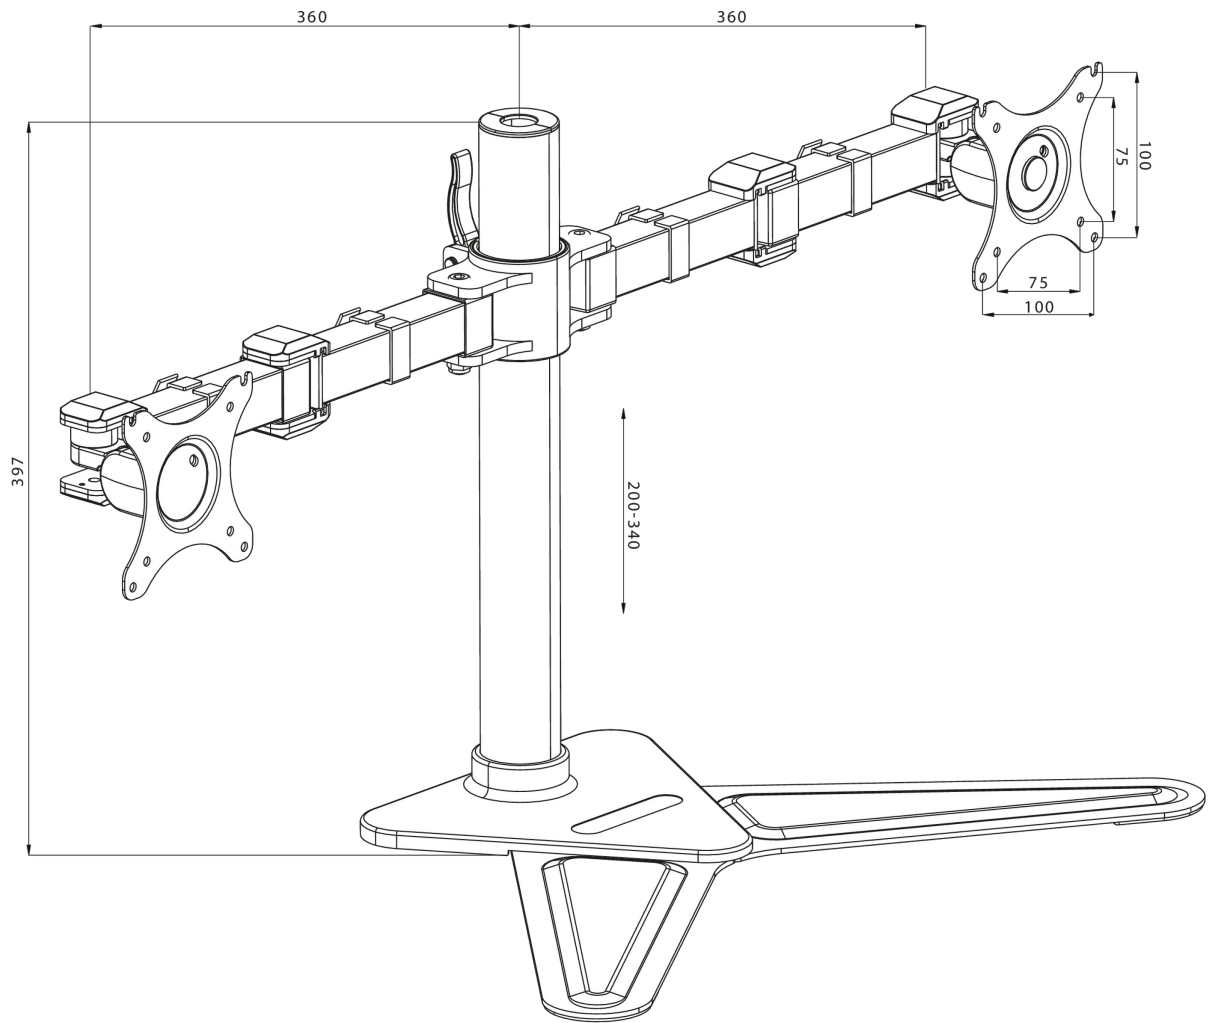

Comfortable dual monitor arm stand

The iiyama DS1002D-B1 is a desk stand for two flat screens up to 30". The monitor arm allows you to save space on your desk reducing the number of stands to one only and the cable management system makes it easier to keep your workplace tidy. The easy to set-up stand offers broad adjustment capabilities, including tilt, swivel, height and rotation, so you can easily adjust the position of both screens to your preferences assuring comfortable and healthy body posture.

01 TECHNICAL SPECIFICATION

Type	desk stand for desktop monitor
Number of screens	2
Desk monut	stand
Screen size	10" - 30"
Height adjustment	200 - 340mm
Screen rotation	PIVOT 90°
Tilt	-85° - 15°
Swivel	180°
Max weight capacity	10kg / monitor
VESA minimum	75 x 75mm
VESA maximum	100 x 100mm

02 DIMENSIONS / WEIGHT

EAN code

4948570032068

All trademarks and registered trademarks acknowledged. E & O E. Specification subject to change without notice. All LCD's comply with ISO-9241-307:2008 in connection with pixel defects.