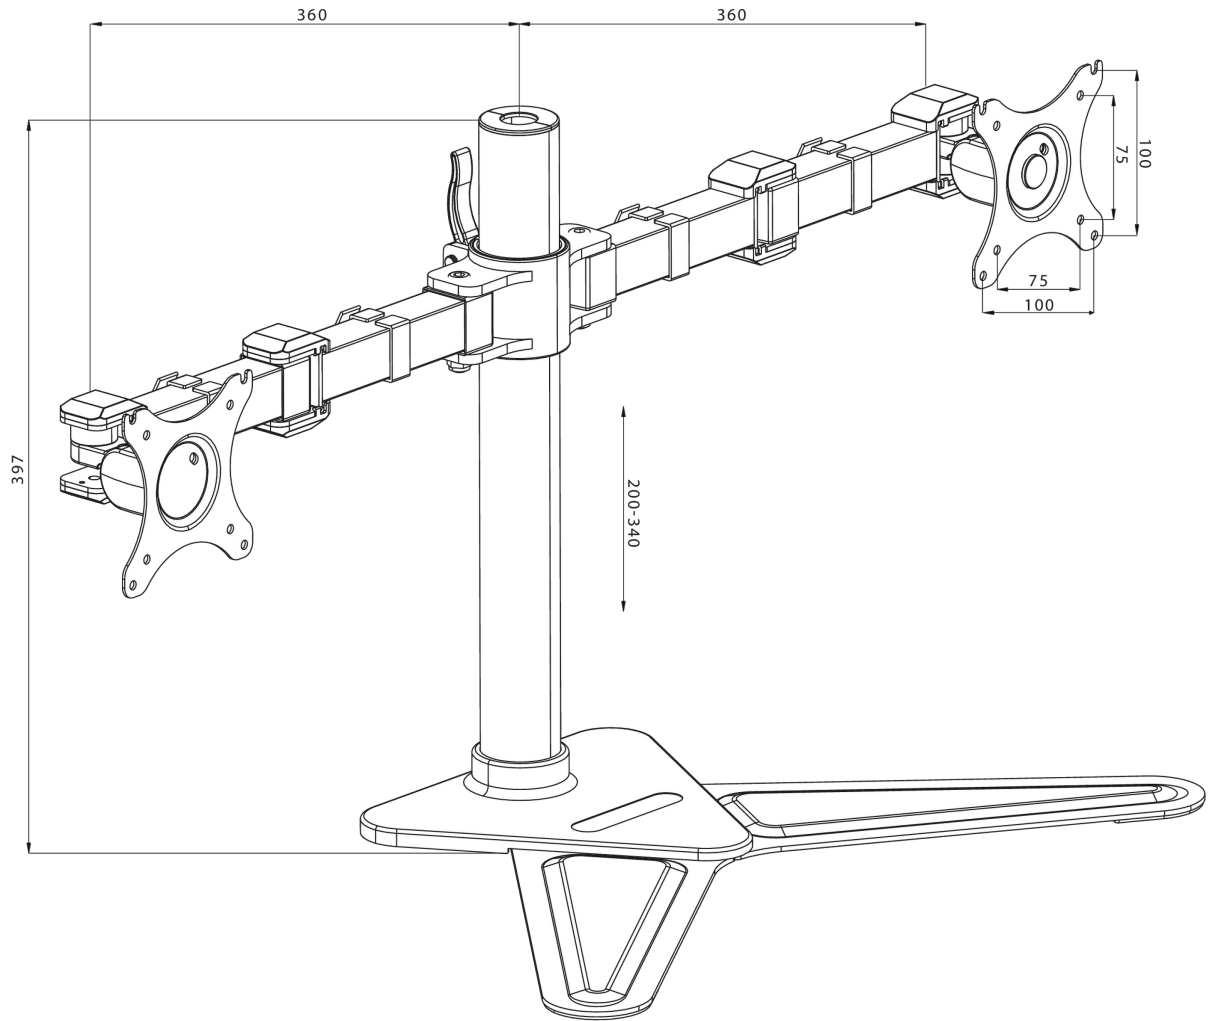

Comfortable dual desktop stand

The iiyama DS1002D-B1 is a desk stand for two flat screens up to 30". The device allows you to save space on your desk reducing the number of stands to one only and the cable management system makes it easier to keep your workplace tidy. The easy to set-up stand offers broad adjustment capabilities, including tilt, swivel, height and rotation, so you can easily adjust the position of both screens to your preferences assuring comfortable and healthy body posture.

01 ESPECIFICACIÓN TÉCNICA

Tipo	desk stand for desktop monitor
Número de pantallas	2
Soporte de escritorio	stand
Tamaño de pantalla	10" - 30"
Ajuste de altura	200 - 340mm
Rotación de pantalla	PIVOT 90°
inclinación	-85° - 15°
giro	180°
Peso máximo	10kg / monitor
VESA minimum	75 x 75mm
VESA maximum	100 x 100mm

02 DIMENSIONES / PESO

Código EAN

4948570032068

All trademarks and registered trademarks acknowledged. E & O E. Specification subject to change without notice. All LCD's comply with ISO-9241-307:2008 in connection with pixel defects.