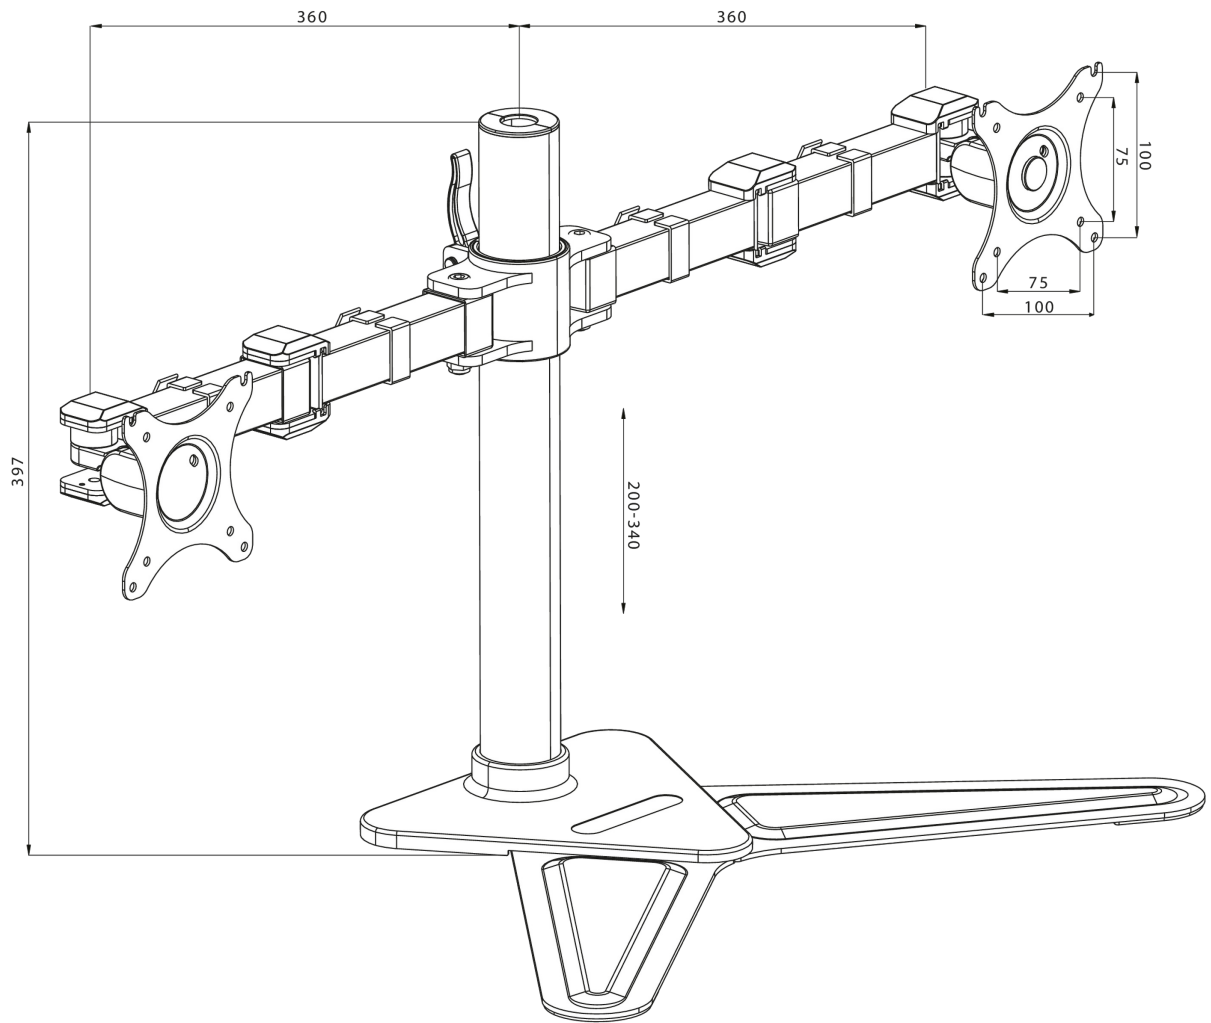

Comfortable dual desktop stand

The iiyama DS1002D-B1 is a desk stand for two flat screens up to 30". The device allows you to save space on your desk reducing the number of stands to one only and the cable management system makes it easier to keep your workplace tidy. The easy to set-up stand offers broad adjustment capabilities, including tilt, swivel, height and rotation, so you can easily adjust the position of both screens to your preferences assuring comfortable and healthy body posture.

01 ESPECIFICACIÓN TÉCNICA

Tipo	desk stand for desktop monitor
Número de pantallas	2
Soporte de escritorio	stand
Tamaño de pantalla	10" - 30"
Ajuste de altura	200 - 340mm
Rotación de pantalla	PIVOT 90°
inclinación	-85° - 15°
giro	180°
Peso máximo	10kg / monitor
VESA minimum	75 x 75mm
VESA maximum	100 x 100mm

02 DIMENSIONES / PESO

Código EAN

4948570032068

All trademarks and registered trademarks acknowledged. E & O E. Specification subject to change without notice. All LCD's comply with ISO-9241-307:2008 in connection with pixel defects.