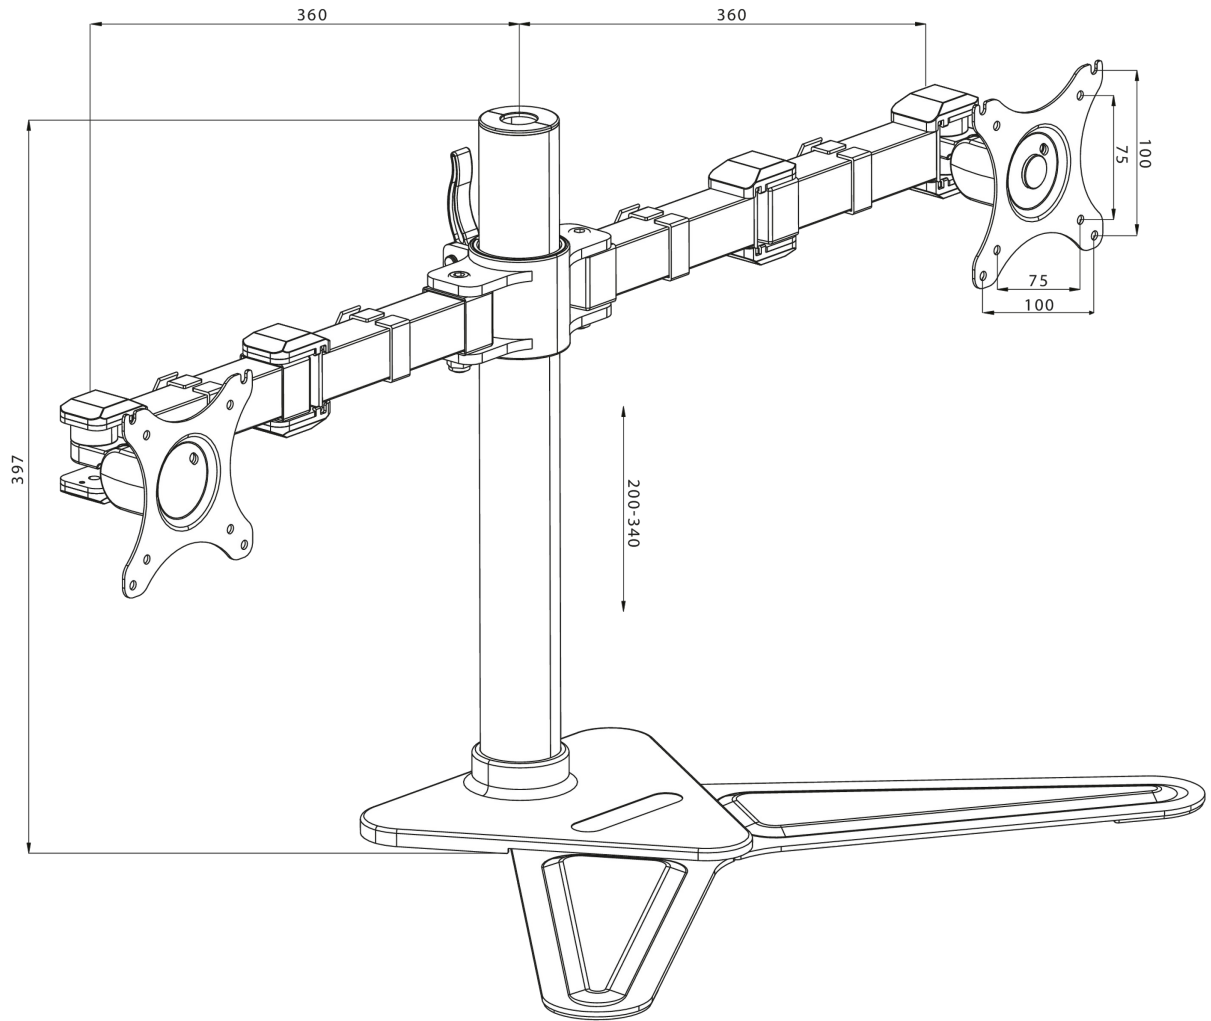

Comfortable dual desktop stand

The iiyama DS1002D-B1 is a desk mount stand for two flat screens up to 30". The monitor arm allows you to save space on your desk reducing the number of stands to one only and the cable management system makes it easier to keep your workplace tidy. The easy to set-up stand offers broad adjustment capabilities, including tilt, swivel, height and rotation, so you can easily adjust the position of both screens to your preferences assuring comfortable and healthy body posture.

01 TECHNICAL SPECIFICATION

Type	desk stand for desktop monitor
Number of screens	2
Desk monut	stand
Screen size	10" - 30"
Height adjustment	200 - 340mm
Screen rotation	PIVOT 90°
Tilt	-85° - 15°
Swivel	180°
Max weight capacity	10kg / monitor
VESA minimum	75 x 75mm
VESA maximum	100 x 100mm

02 DIMENSIONS / WEIGHT

EAN code

4948570032068

All trademarks and registered trademarks acknowledged. E & O E. Specification subject to change without notice. All LCD's comply with ISO-9241-307:2008 in connection with pixel defects.