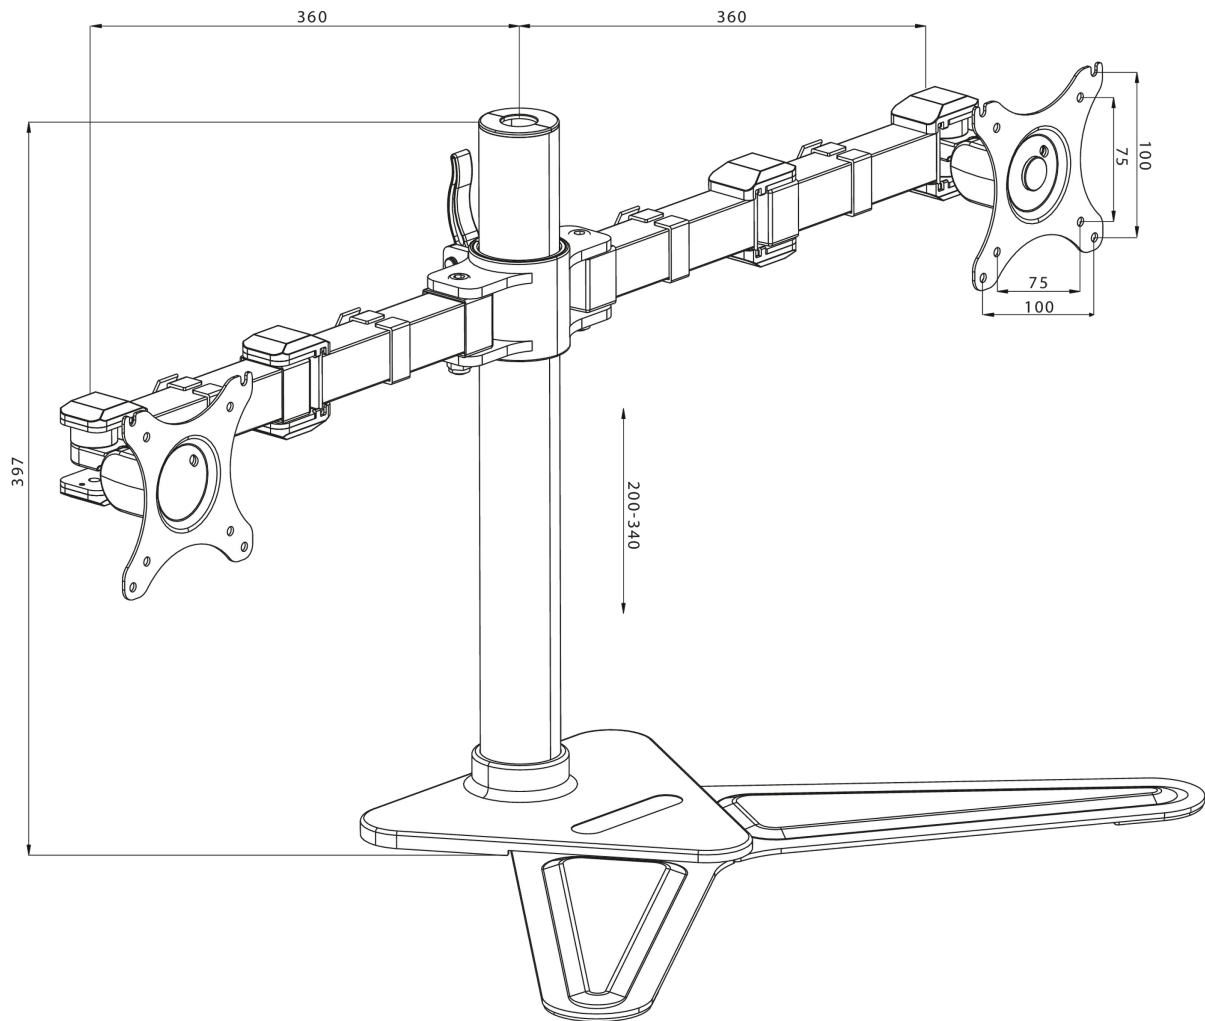

Comfortable dual desktop stand

The iiyama DS1002D-B1 is a desk mount stand for two flat screens up to 30". The monitor arm allows you to save space on your desk reducing the number of stands to one only and the cable management system makes it easier to keep your workplace tidy. The easy to set-up stand offers broad adjustment capabilities, including tilt, swivel, height and rotation, so you can easily adjust the position of both screens to your preferences assuring comfortable and healthy body posture.

01 TECHNICAL SPECIFICATION

Type	desk stand for desktop monitor
Number of screens	2
Desk monut	stand
Screen size	10" - 30"
Height adjustment	200 - 340mm
Screen rotation	PIVOT 90°
Tilt	-85° - 15°
Swivel	180°
Max weight capacity	10kg / monitor
VESA minimum	75 x 75mm
VESA maximum	100 x 100mm

02 DIMENSIONS / WEIGHT

EAN code

4948570032068

All trademarks and registered trademarks acknowledged. E & O E. Specification subject to change without notice. All LCD's comply with ISO-9241-307:2008 in connection with pixel defects.