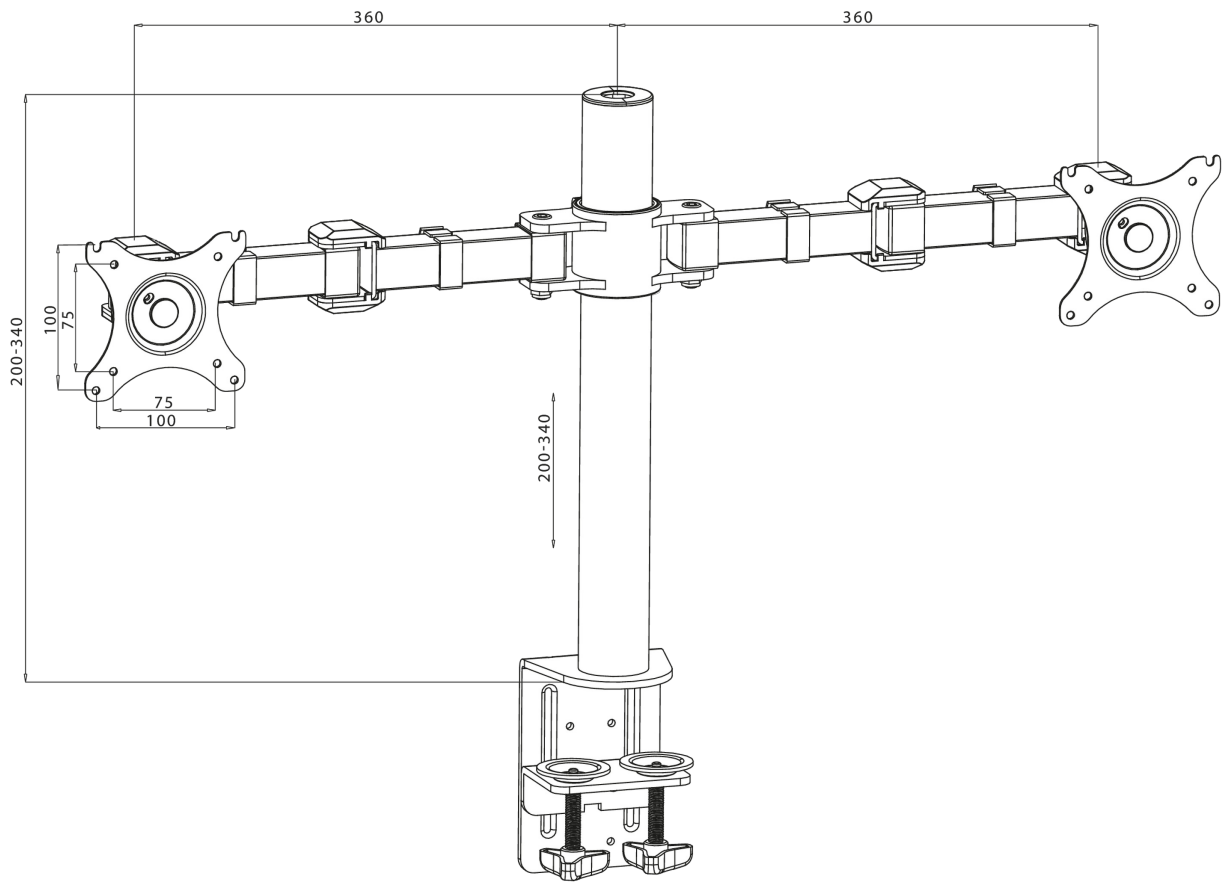

### Simple and functional dual desktop arm

The iiyama DS1002C-B1 is a desk mount (clamp) for two flat screens up to 30". Thanks to the arm you can save space on your desk and the cable management system helps to keep your workplace tidy. Broad adjustment capabilities, including tilt, swivel, height and rotation, the arm offers, allow you to easily adjust the position of the screens to your preferences assuring comfortable and healthy body posture.

#### 01 TECHNIKAI PARAMÉTEREK

Típus	desk mount for desktop monitor
Képernyők száma	2
Asztali állvány	desk clamp
Képernyő mérete	10" - 30"
Magasság beállítása	200 - 400mm
Képernyő elforgatása	PIVOT 90°
Billentés	-85° - 15°
Forgatás	180°
Maximális teherbírás	10kg / monitor
VESA minimum	75 x 75mm
VESA maximum	100 x 100mm

## 02 MÉRETEK / SÚLY

EAN kód

4948570032082

*All trademarks and registered trademarks acknowledged. E & O E. Specification subject to change without notice. All LCD's comply with ISO-9241-307:2008 in connection with pixel defects.*