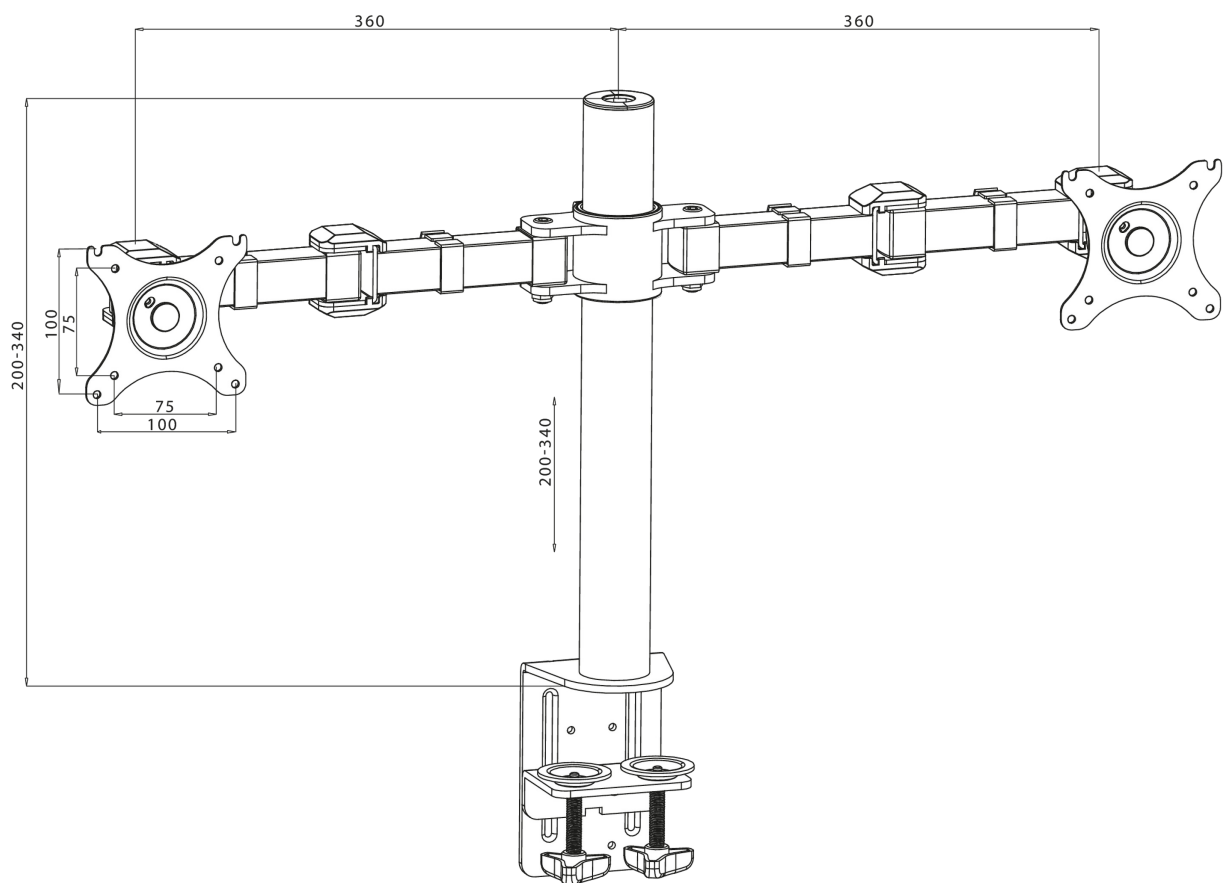

### Simple and functional dual desktop arm

The iiyama DS1002C-B1 is a desk mount (clamp) for two flat screens up to 30". Thanks to the arm you can save space on your desk and the cable management system helps to keep your workplace tidy. Broad adjustment capabilities, including tilt, swivel, height and rotation, the arm offers, allow you to easily adjust the position of the screens to your preferences assuring comfortable and healthy body posture.

#### 01 TECHNIKAI PARAMÉTEREK

Típus	desk mount for desktop monitor
Képernyők száma	2
Asztali állvány	desk clamp
Képernyő mérete	10" - 30"
Magasság beállítása	200 - 400mm
Képernyő elforgatása	PIVOT 90°
Billentés	-85° - 15°
Forgatás	180°
Maximális teherbírás	10kg / monitor
VESA minimum	75 x 75mm
VESA maximum	100 x 100mm

## 02 MÉRETEK / SÚLY

EAN kód

4948570032082

*All trademarks and registered trademarks acknowledged. E & O E. Specification subject to change without notice. All LCD's comply with ISO-9241-307:2008 in connection with pixel defects.*