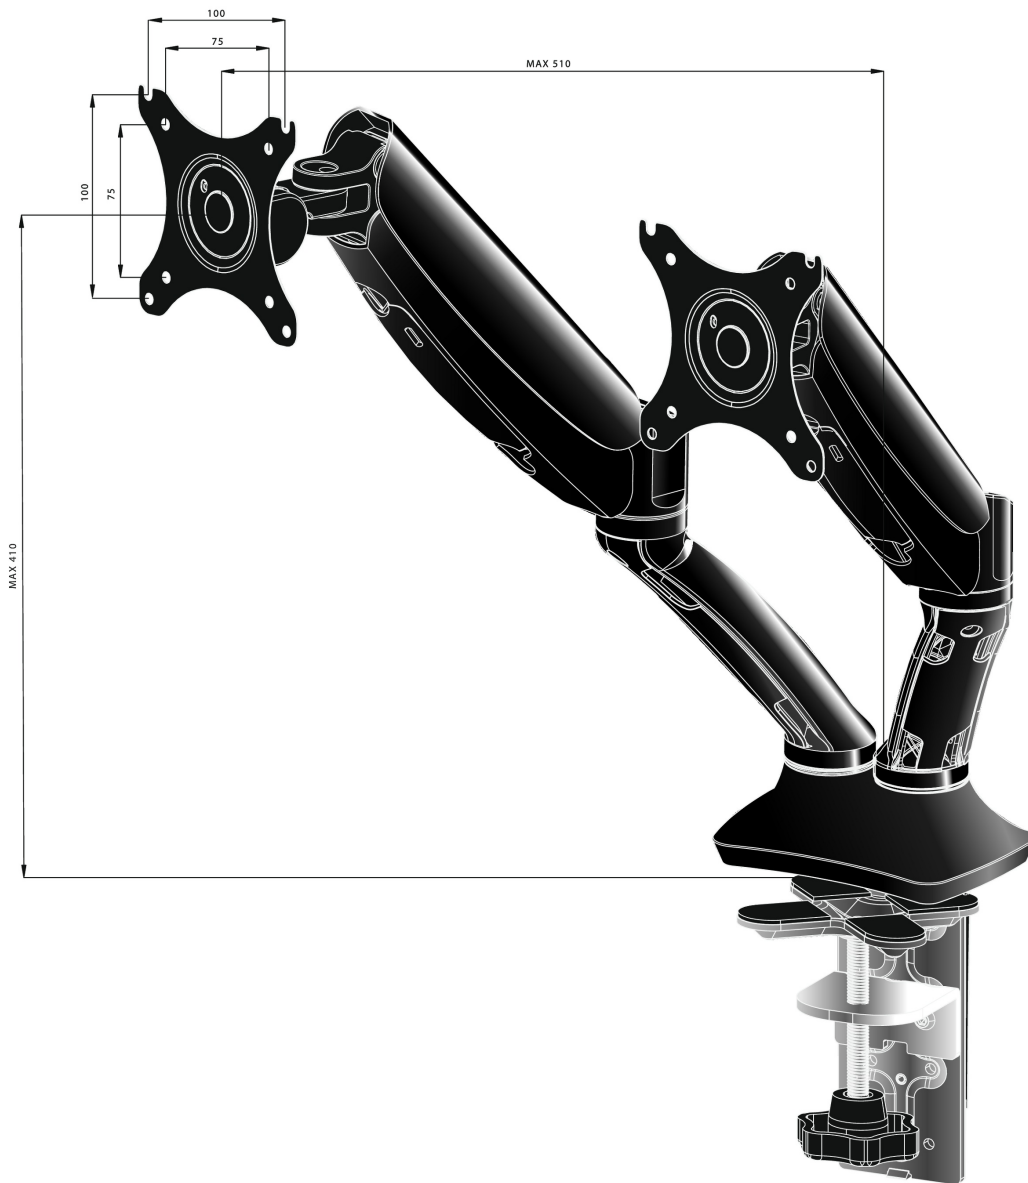

## Sleek and stylish dual gas spring arm

The iiyama DS3002C-B1 is a desk mount (grommet or clamp) for two flat screens up to 27". Using the arm you save space on your desk and thanks to the cable management system it is easier to keep your workplace tidy. But what is more important, offering broad adjustment capabilities including tilt, swivel, height and rotation, the dual gas spring arm makes sure you can easily adjust the position of the screens to your preferences assuring ergonomic body posture.

### 01 TECHNIKAI PARAMÉTEREK

Típus	gas spring desk mount for desktop monitor
Képernyők száma	2
Asztali állvány	desk clamp or desk grommet
Képernyő mérete	10" - 27"
Magasság beállítása	0 - 410mm
Képernyő elforgatása	PIVOT 90°
Billentés	-85° - 15°
Forgatás	360°
Maximális teherbírás	5kg / monitor
VESA minimum	75 x 75mm
VESA maximum	100 x 100mm