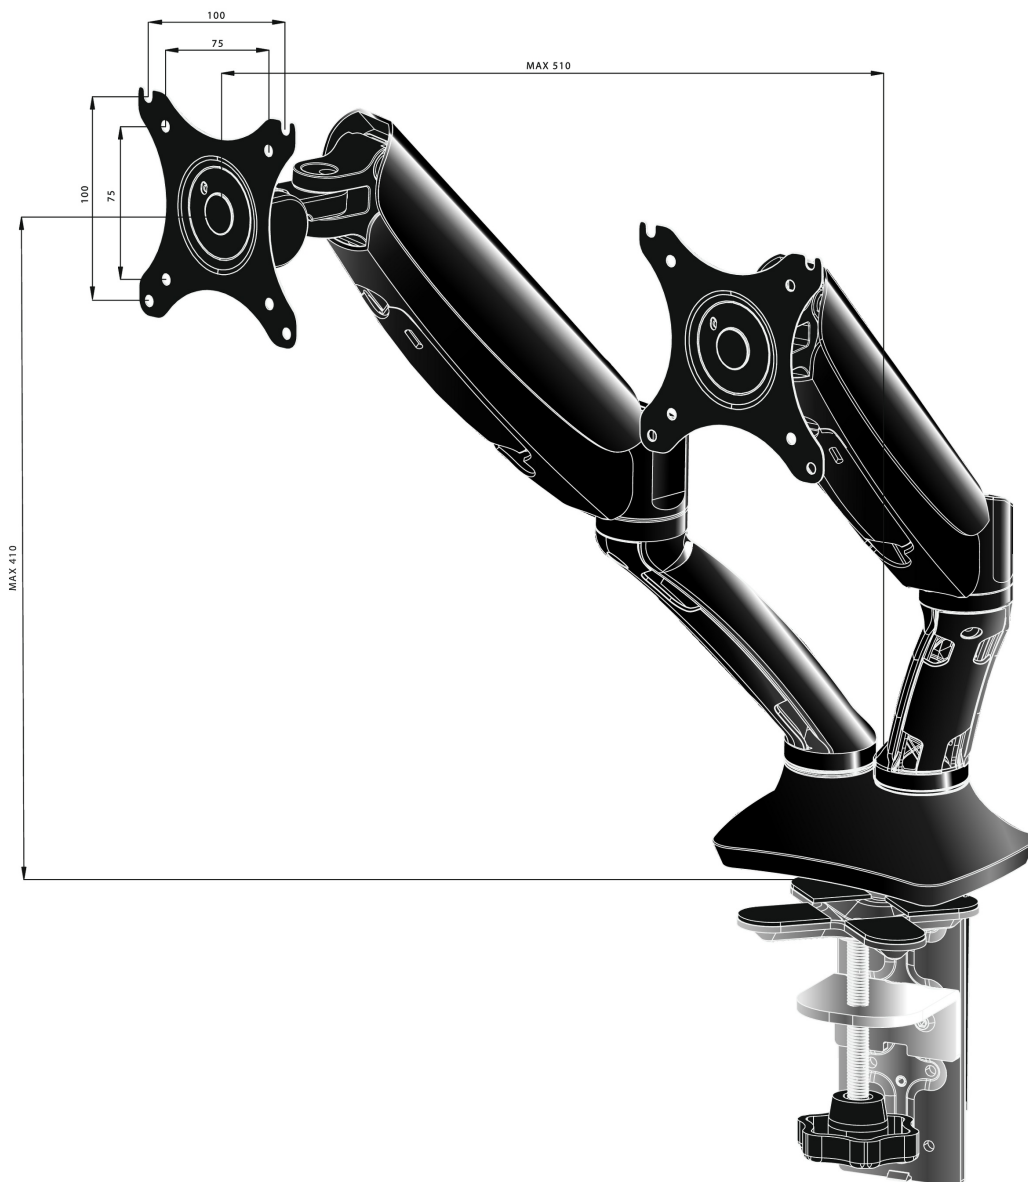

Sleek and stylish dual gas spring arm

The iiyama DS3002C-B1 is a desk mount (grommet or clamp) for two flat screens up to 27". Using the arm you save space on your desk and thanks to the cable management system it is easier to keep your workplace tidy. But what is more important, offering broad adjustment capabilities including tilt, swivel, height and rotation, the dual gas spring arm makes sure you can easily adjust the position of the screens to your preferences assuring ergonomic body posture.

01 ESPECIFICACIÓN TÉCNICA

Tipo	gas spring desk mount for desktop monitor
Número de pantallas	2
Soporte de escritorio	desk clamp or desk grommet
Tamaño de pantalla	10" - 27"
Ajuste de altura	0 - 410mm
Rotación de pantalla	PIVOT 90°
inclinación	-85° - 15°
giro	360°
Peso máximo	5kg / monitor
VESA minimum	75 x 75mm
VESA maximum	100 x 100mm

02 DIMENSIONES / PESO

Código EAN

4948570032129

All trademarks and registered trademarks acknowledged. E & O E. Specification subject to change without notice. All LCD's comply with ISO-9241-307:2008 in connection with pixel defects.