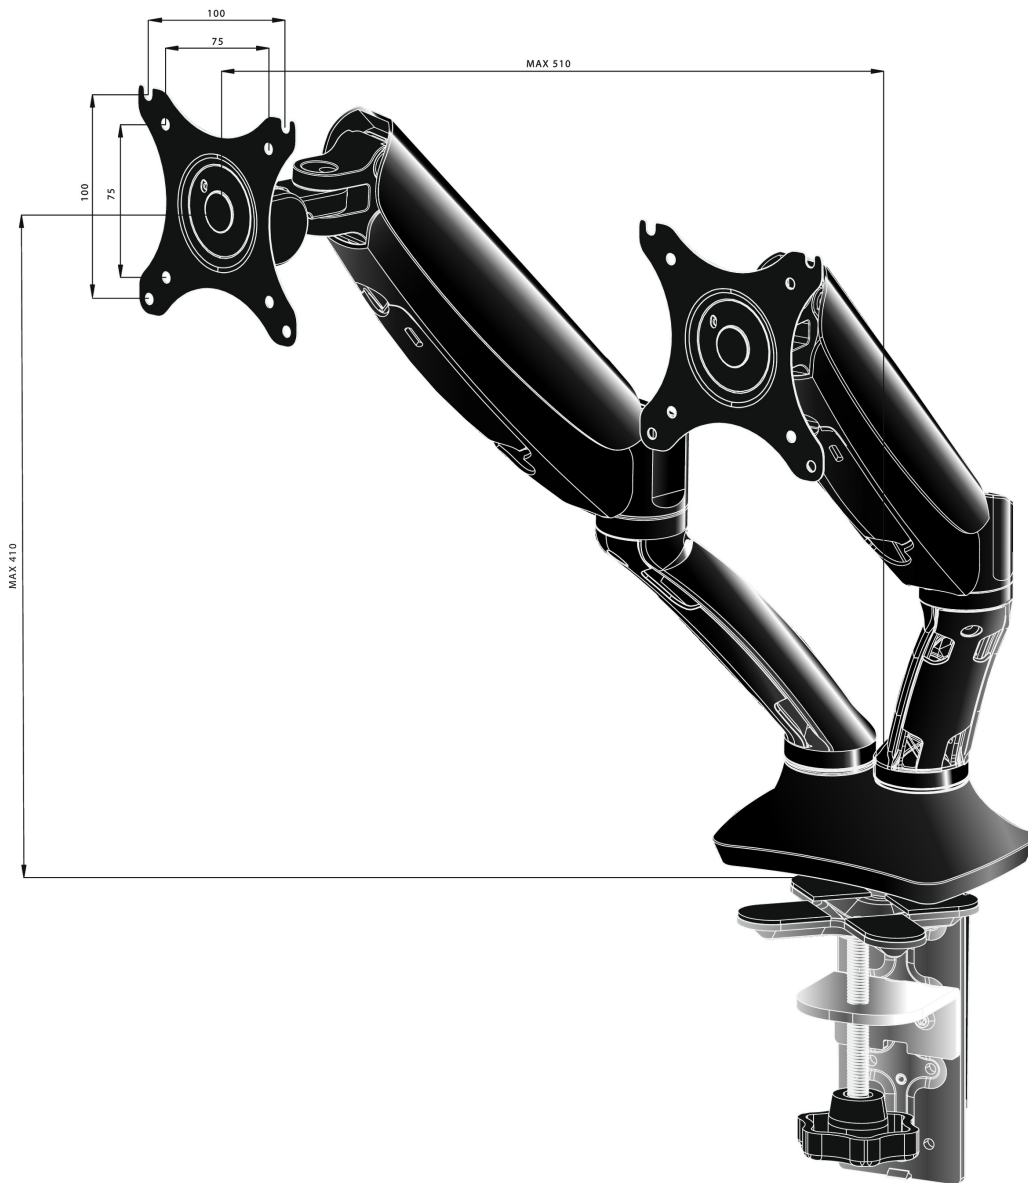

Sleek and stylish dual gas spring arm

The iiyama DS3002C-B1 is a desk mount (grommet or clamp) for two flat screens up to 27". Using the arm you save space on your desk and thanks to the cable management system it is easier to keep your workplace tidy. But what is more important, offering broad adjustment capabilities including tilt, swivel, height and rotation, the dual gas spring arm makes sure you can easily adjust the position of the screens to your preferences assuring ergonomic body posture.

01 ESPECIFICACIÓN TÉCNICA

Tipo	gas spring desk mount for desktop monitor
Número de pantallas	2
Soporte de escritorio	desk clamp or desk grommet
Tamaño de pantalla	10" - 27"
Ajuste de altura	0 - 410mm
Rotación de pantalla	PIVOT 90°
inclinación	-85° - 15°
giro	360°
Peso máximo	5kg / monitor
VESA minimum	75 x 75mm
VESA maximum	100 x 100mm

02 DIMENSIONES / PESO

Código EAN

4948570032129

All trademarks and registered trademarks acknowledged. E & O E. Specification subject to change without notice. All LCD's comply with ISO-9241-307:2008 in connection with pixel defects.