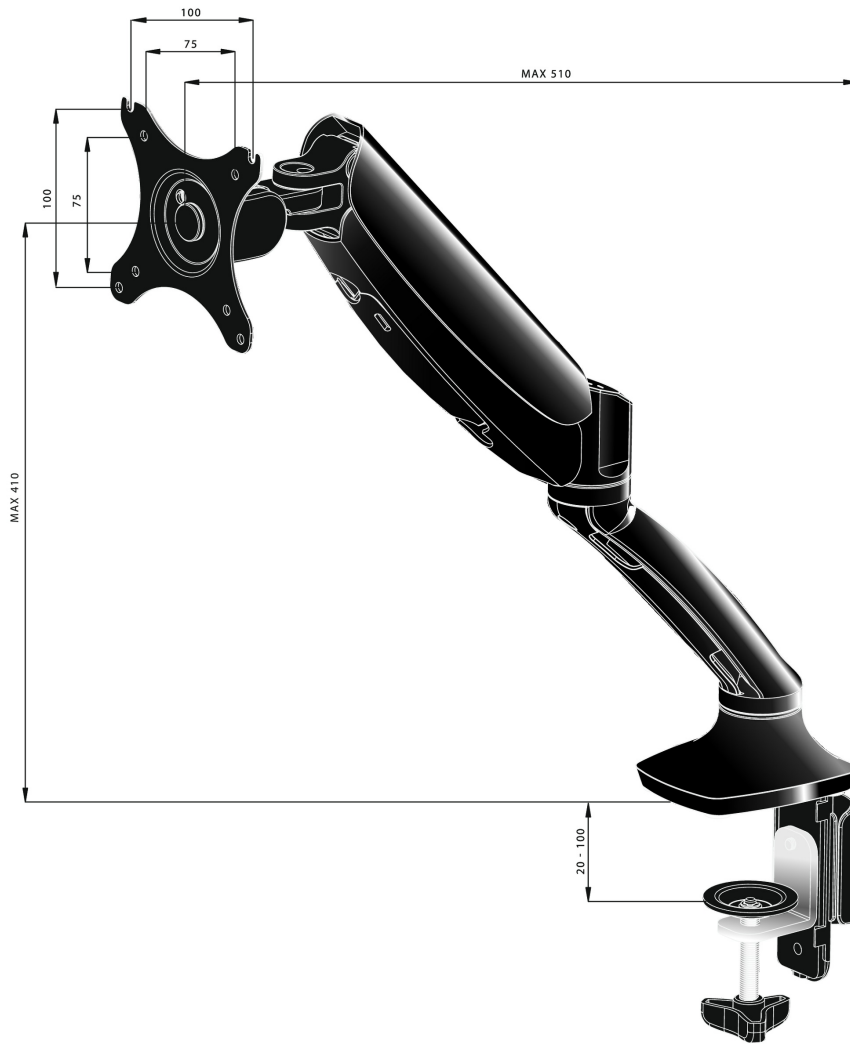

Sleek and stylish single gas spring monitor arm

The iiyama DS3001C-B1 is a desk mount (grommet or clamp) for flat screens up to 27". Using the monitor arm guarantees you gain additional space on your desk and the cable management system helps to keep the workplace tidy. But more importantly, offering broad adjustment capabilities including tilt, swivel, height and rotation, the arm makes sure you can easily adjust the screen position to your preferences assuring ergonomic body posture.

01 TECHNICAL SPECIFICATION

Type	gas spring desk mount for desktop monitor
Number of screens	1
Desk monut	desk clamp or desk grommet
Screen size	10" - 27"
Height adjustment	0 - 410mm
Screen rotation	PIVOT 90°
Tilt	-85° - 15°
Swivel	360°
Max weight capacity	5kg / monitor
VESA minimum	75 x 75mm
VESA maximum	100 x 100mm

02 DIMENSIONS / WEIGHT

EAN code

4948570032105

All trademarks and registered trademarks acknowledged. E & O E. Specification subject to change without notice. All LCD's comply with ISO-9241-307:2008 in connection with pixel defects.