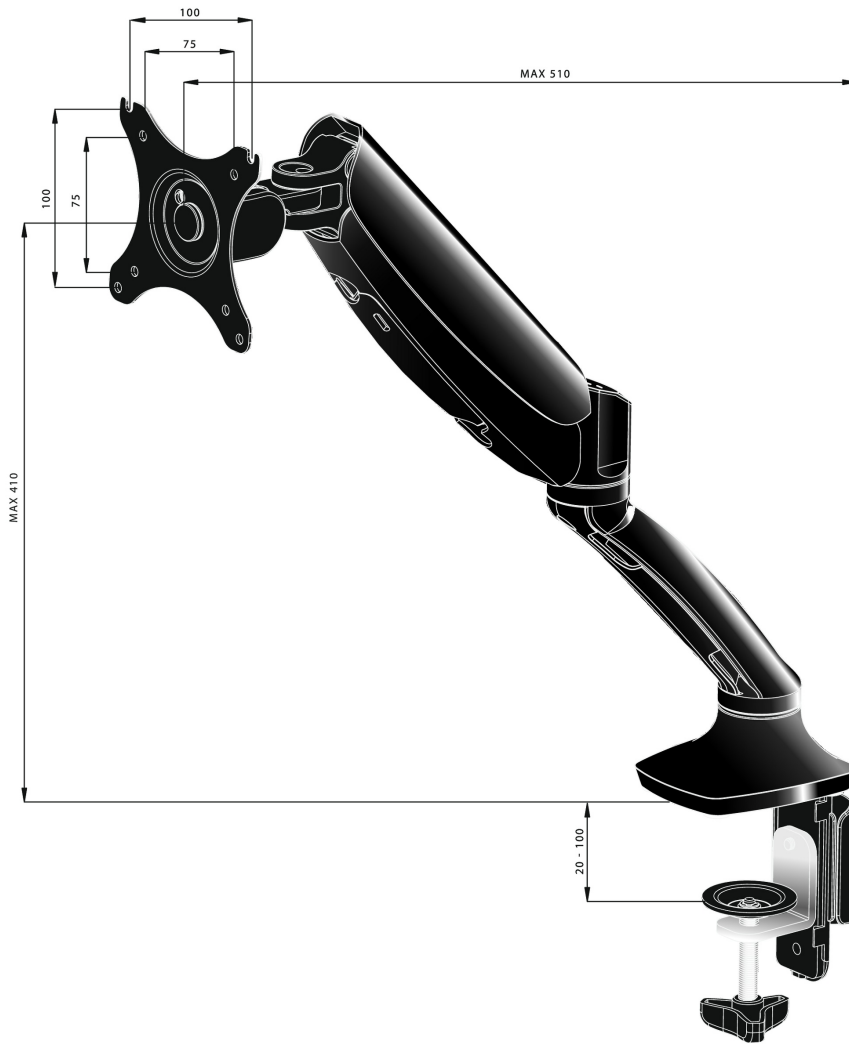

Sleek and stylish single gas spring monitor arm

The iiyama DS3001C-B1 is a desk mount (grommet or clamp) for flat screens up to 27". Using the monitor arm guarantees you gain additional space on your desk and the cable management system helps to keep the workplace tidy. But more importantly, offering broad adjustment capabilities including tilt, swivel, height and rotation, the arm makes sure you can easily adjust the screen position to your preferences assuring ergonomic body posture.

01 TECHNICAL SPECIFICATION

Type	gas spring desk mount for desktop monitor
Number of screens	1
Desk monut	desk clamp or desk grommet
Screen size	10" - 27"
Height adjustment	0 - 410mm
Screen rotation	PIVOT 90°
Tilt	-85° - 15°
Swivel	360°
Max weight capacity	5kg / monitor
VESA minimum	75 x 75mm
VESA maximum	100 x 100mm

02 DIMENSIONS / WEIGHT

EAN code

4948570032105

All trademarks and registered trademarks acknowledged. E & O E. Specification subject to change without notice. All LCD's comply with ISO-9241-307:2008 in connection with pixel defects.