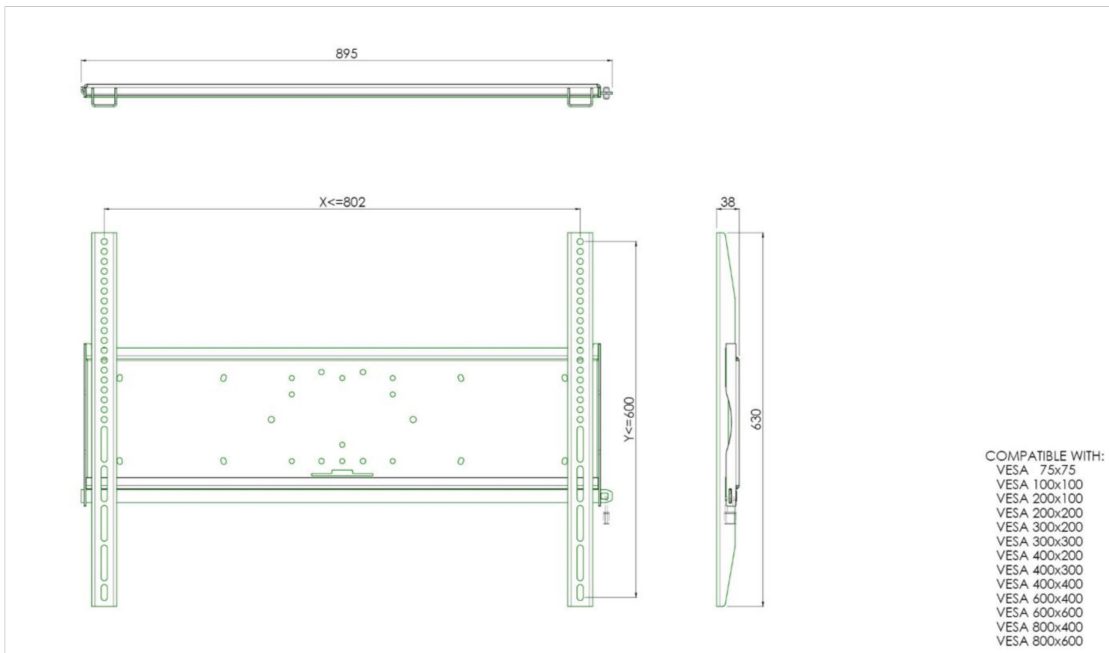

Universal wall mount, max 800x600mm. 125kg

All universal wall mounts are VESA compatible. Besides wall mounting, our wall mounts can be used for ceiling mounting in combination with a tube set, and directly fastened to the stands thanks to its 170x140mm mounting pattern. The mounts include fastening material to secure the mount to the display. Furthermore they include a safety bar or fixation, offering you protection from theft; a padlock is to be added separately.

01 SPECIFICHE TECNICHE

Peso massimo	125kg / monitore
VESA minimo	75 x 75mm
VESA massimo	800 x 600mm

02 DIMENSIONI / PESO

Peso (netto)

9kg

Tutti i marchi e i marchi registrati citati. E & O E. Specifiche soggette a modifiche senza preavviso. Tutti i display LCD è conforme alla norma ISO-9241-307:2008 in connessione con difetti dei pixel.