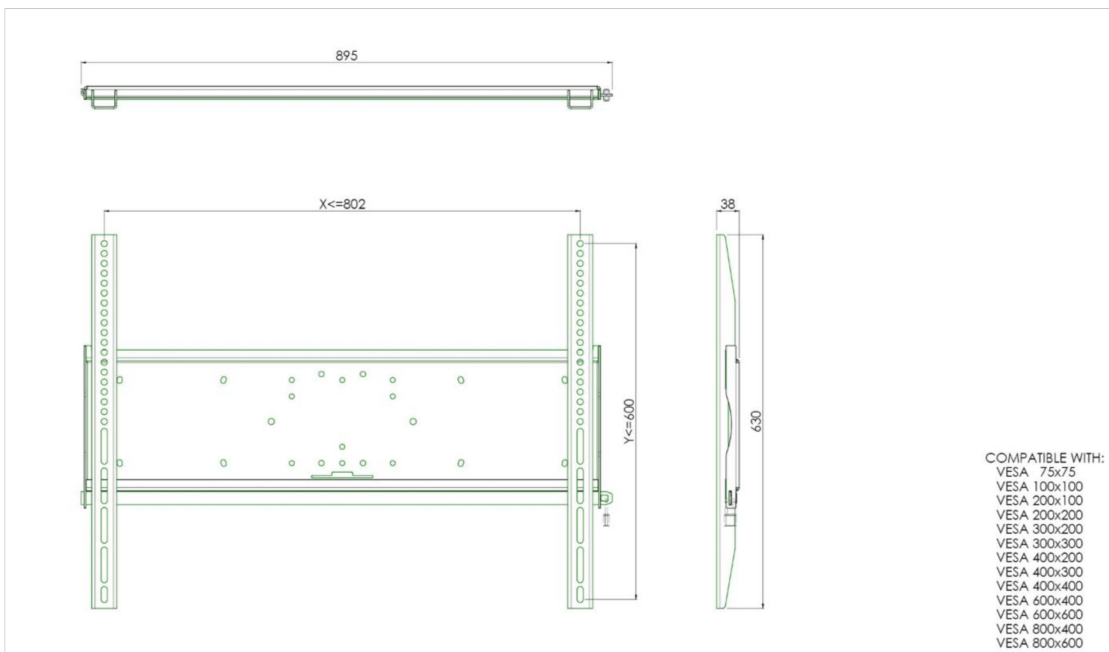

Universal wall mount, max 800x600mm. 125kg

All universal wall mounts are VESA compatible. Besides wall mounting, our wall mounts can be used for ceiling mounting in combination with a tube set, and directly fastened to the stands thanks to its 170x140mm mounting pattern. The mounts include fastening material to secure the mount to the display. Furthermore they include a safety bar or fixation, offering you protection from theft; a padlock is to be added separately.

01 SPECIFICHE TECNICHE

Peso massimo	125kg / monitore
VESA minimo	75 x 75mm
VESA massimo	800 x 600mm

02 DIMENSIONI / PESO

Peso (netto)

9kg

Tutti i marchi e i marchi registrati citati. E & O E. Specifiche soggette a modifiche senza preavviso. Tutti i display LCD è conforme alla norma ISO-9241-307:2008 in connessione con difetti dei pixel.