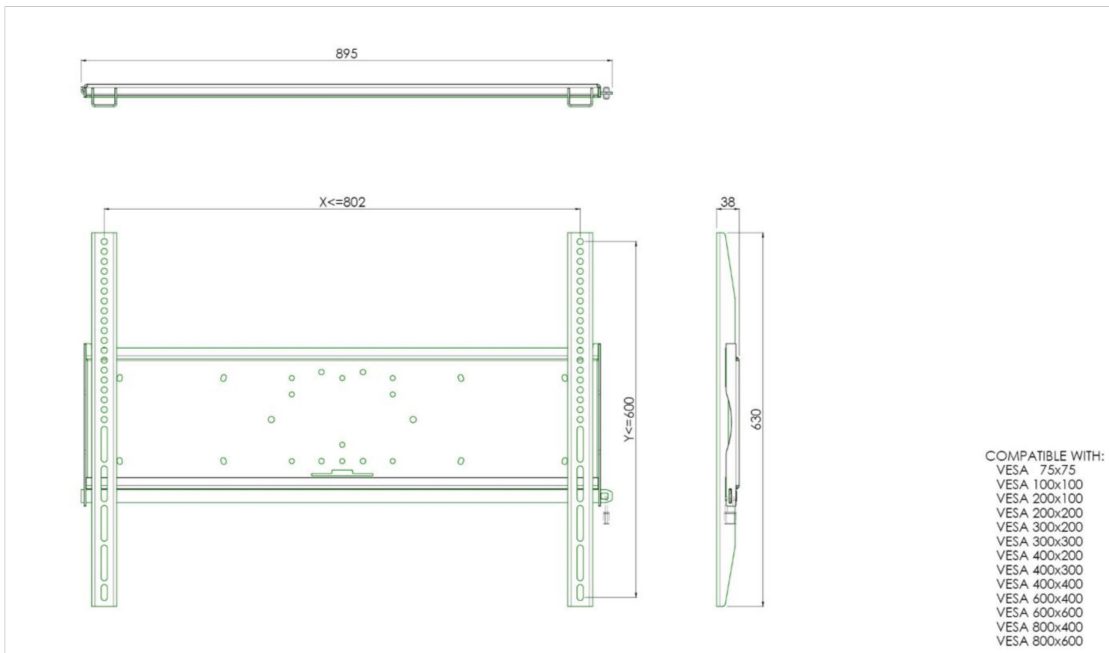

Universal wall mount, max 800x600mm. 125kg

All universal wall mounts are VESA compatible. Besides wall mounting, our wall mounts can be used for ceiling mounting in combination with a tube set, and directly fastened to the stands thanks to its 170x140mm mounting pattern. The mounts include fastening material to secure the mount to the display. Furthermore they include a safety bar or fixation, offering you protection from theft; a padlock is to be added separately.

01 TECHNICAL SPECIFICATION

Max weight capacity	125kg / monitor
VESA minimum	75 x 75mm
VESA maximum	800 x 600mm

02 DIMENSIONS / WEIGHT

Weight (without box)

9kg

All trademarks and registered trademarks acknowledged. E & O E. Specification subject to change without notice. All LCD's comply with ISO-9241-307:2008 in connection with pixel defects.