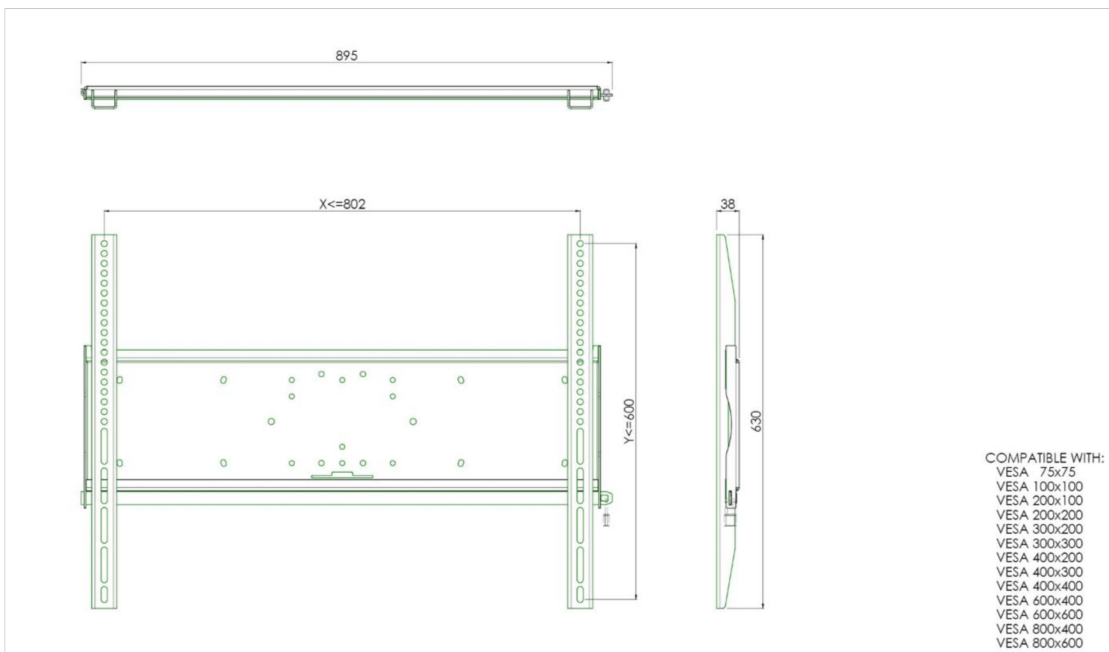

Universal wall mount, max 800x600mm. 125kg

All universal wall mounts are VESA compatible. Besides wall mounting, our wall mounts can be used for ceiling mounting in combination with a tube set, and directly fastened to the stands thanks to its 170x140mm mounting pattern. The mounts include fastening material to secure the mount to the display. Furthermore they include a safety bar or fixation, offering you protection from theft; a padlock is to be added separately.

01 TECHNICAL SPECIFICATION

Max weight capacity	125kg / monitor
VESA minimum	75 x 75mm
VESA maximum	800 x 600mm

02 DIMENSIONS / WEIGHT

Weight (without box)

9kg

All trademarks and registered trademarks acknowledged. E & O E. Specification subject to change without notice. All LCD's comply with ISO-9241-307:2008 in connection with pixel defects.