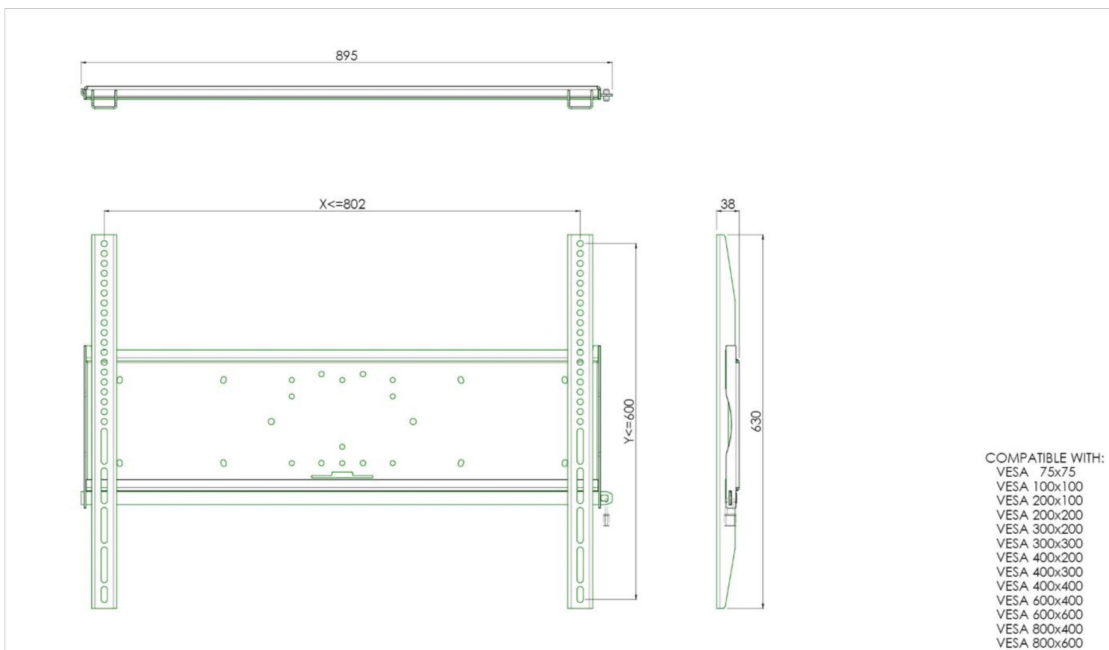

Universal wall mount, max 800x600mm. 125kg

All universal wall mounts are VESA compatible. Besides wall mounting, our wall mounts can be used for ceiling mounting in combination with a tube set, and directly fastened to the stands thanks to its 170x140mm mounting pattern. The mounts include fastening material to secure the mount to the display. Furthermore they include a safety bar or fixation, offering you protection from theft; a padlock is to be added separately.

01 ESPECIFICACIÓN TÉCNICA

Peso máximo	125kg / monitor
VESA minimum	75 x 75mm
VESA maximum	800 x 600mm

02 DIMENSIONES / PESO

Peso (sin caja)

9kg

All trademarks and registered trademarks acknowledged. E & O E. Specification subject to change without notice. All LCD's comply with ISO-9241-307:2008 in connection with pixel defects.