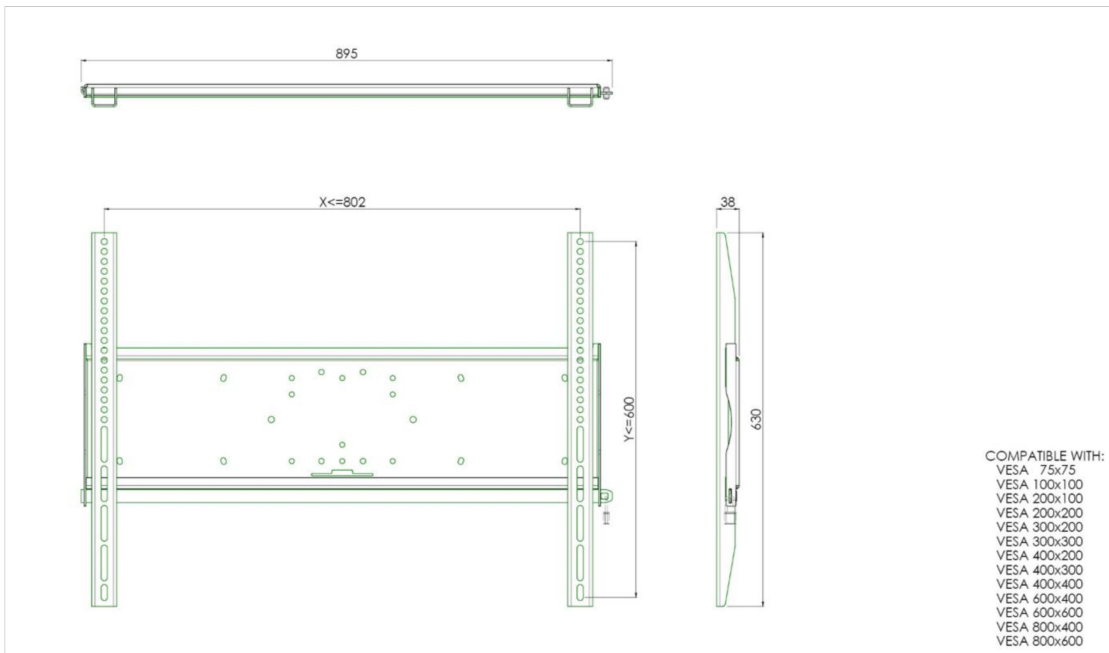

Universal wall mount, max 800x600mm. 125kg

All universal wall mounts are VESA compatible. Besides wall mounting, our wall mounts can be used for ceiling mounting in combination with a tube set, and directly fastened to the stands thanks to its 170x140mm mounting pattern. The mounts include fastening material to secure the mount to the display. Furthermore they include a safety bar or fixation, offering you protection from theft; a padlock is to be added separately.

01 ESPECIFICACIÓN TÉCNICA

Peso máximo	125kg / monitor
VESA minimum	75 x 75mm
VESA maximum	800 x 600mm

02 DIMENSIONES / PESO

Peso (sin caja)

9kg

All trademarks and registered trademarks acknowledged. E & O E. Specification subject to change without notice. All LCD's comply with ISO-9241-307:2008 in connection with pixel defects.