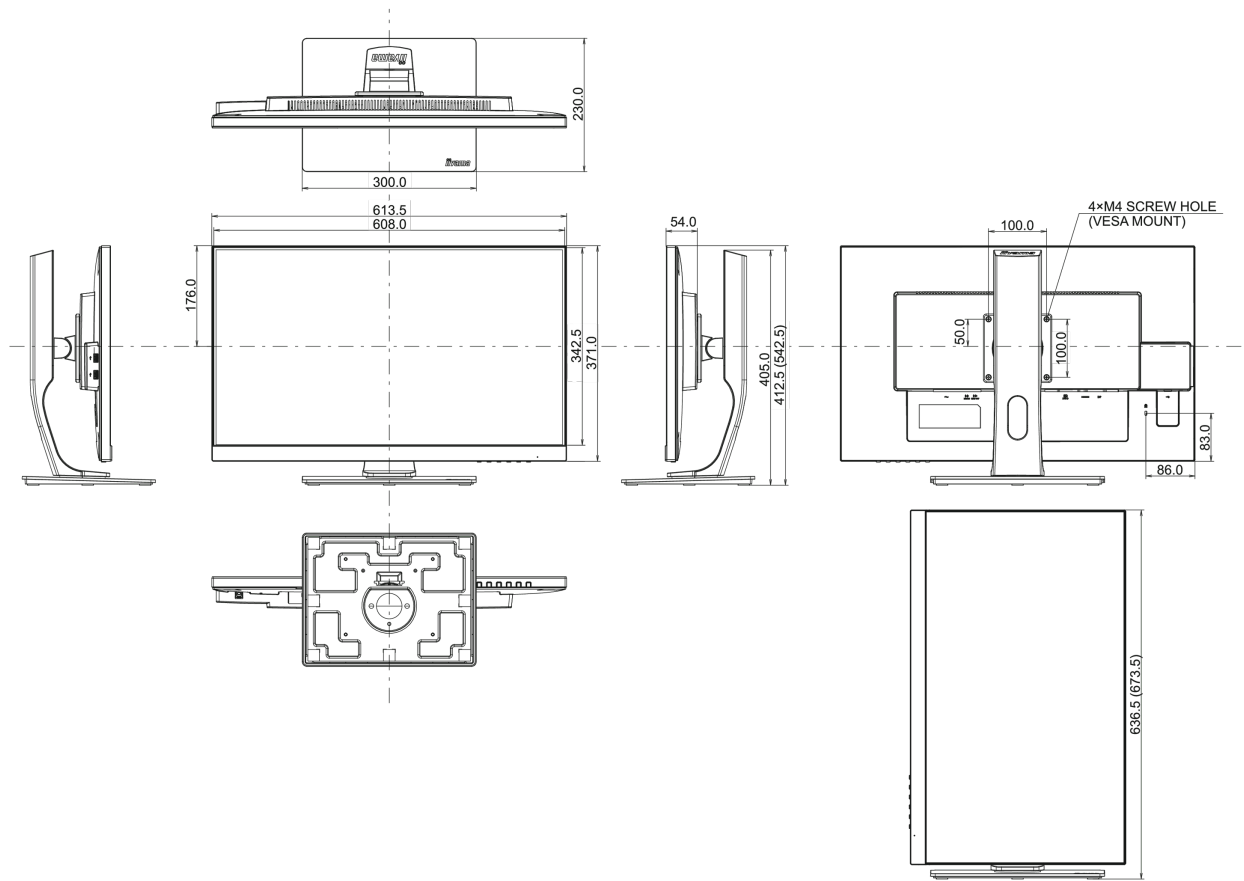

All trademarks and registered trademarks acknowledged. E & O E. Specification subject to change without notice. All LCD's comply with ISO-9241-307:2008 in connection with pixel defects.

© IIYAMA CORPORATION. ALL RIGHTS RESERVED