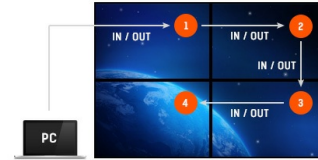

Последовательное подключение (daisy chain)

Последовательное подключение (daisy chain) представляет собой схему, в которой несколько устройств соединены друг с другом последовательно или в кольцо. Оно позволяет подключить несколько устройств, используя одно соединение между каждыми двумя устройствами через кабель. Сигнальный кабель с выхода одного устройства подключается ко входу следующего. Соединение между двумя устройствами только одним кабелем обеспечивает простую и аккуратную установку.