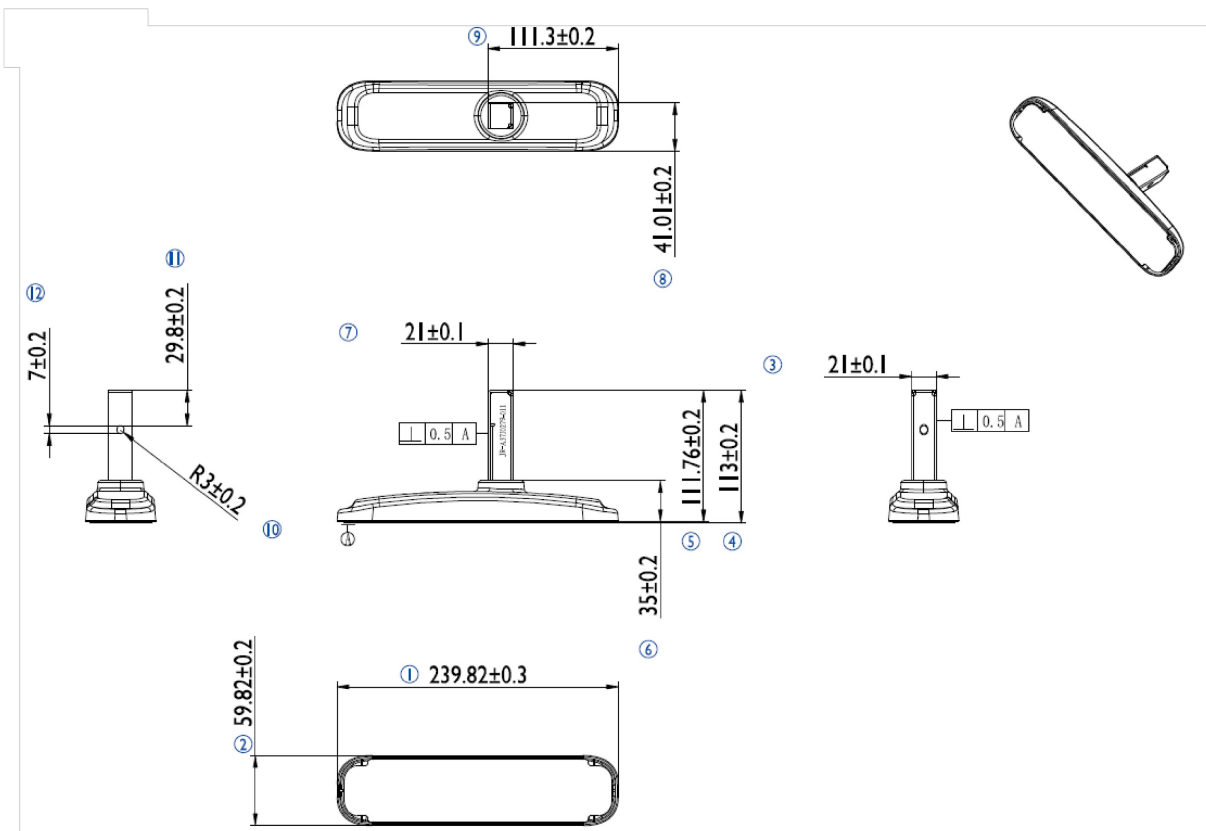

iiyama desk stand for ProLite LE3240S

Stylish solution for the iiyama large format displays. Easy mounting system for easy installation and stable mounting.

01 MÉRETEK / SÚLY

EAN kód

4948570032020

All trademarks and registered trademarks acknowledged. E & O E. Specification subject to change without notice. All LCD's comply with ISO-9241-307:2008 in connection with pixel defects.