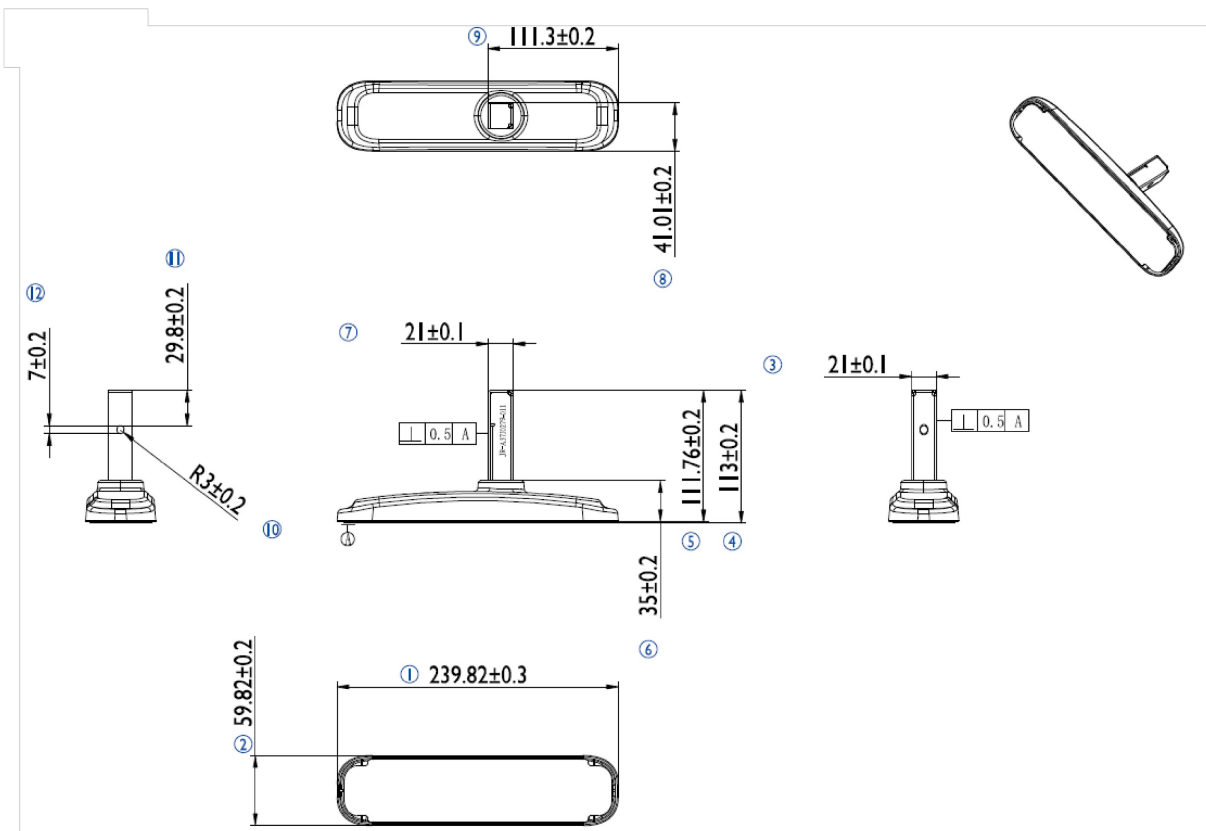

### iiyama desk stand for ProLite LE3240S

Stylish solution for the iiyama large format displays. Easy mounting system for easy installation and stable mounting.

#### 01 DIMENSIONS / WEIGHT

EAN code

4948570032020

*All trademarks and registered trademarks acknowledged. E & O E. Specification subject to change without notice. All LCD's comply with ISO-9241-307:2008 in connection with pixel defects.*