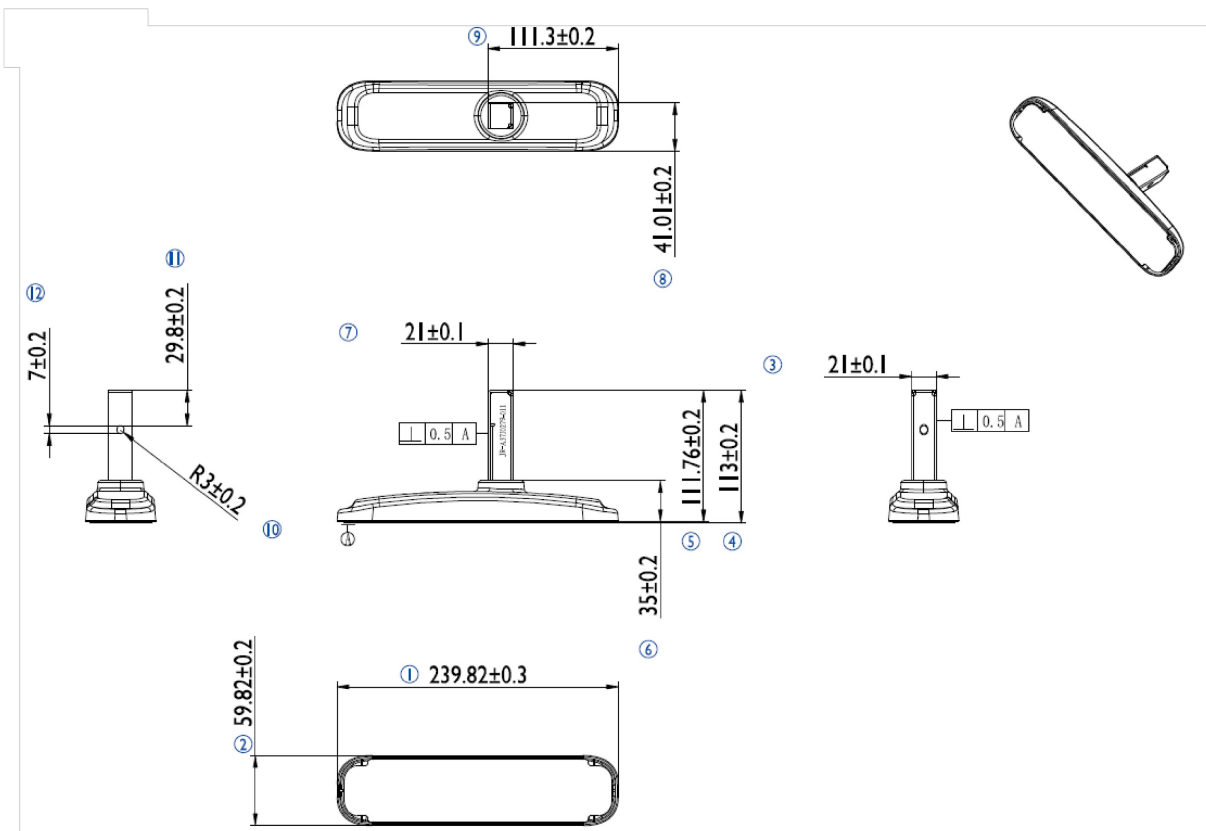

iiyama desk stand for ProLite LE3240S

Stylish solution for the iiyama large format displays. Easy mounting system for easy installation and stable mounting.

01 DIMENSIONS / WEIGHT

EAN code

4948570032020

All trademarks and registered trademarks acknowledged. E & O E. Specification subject to change without notice. All LCD's comply with ISO-9241-307:2008 in connection with pixel defects.