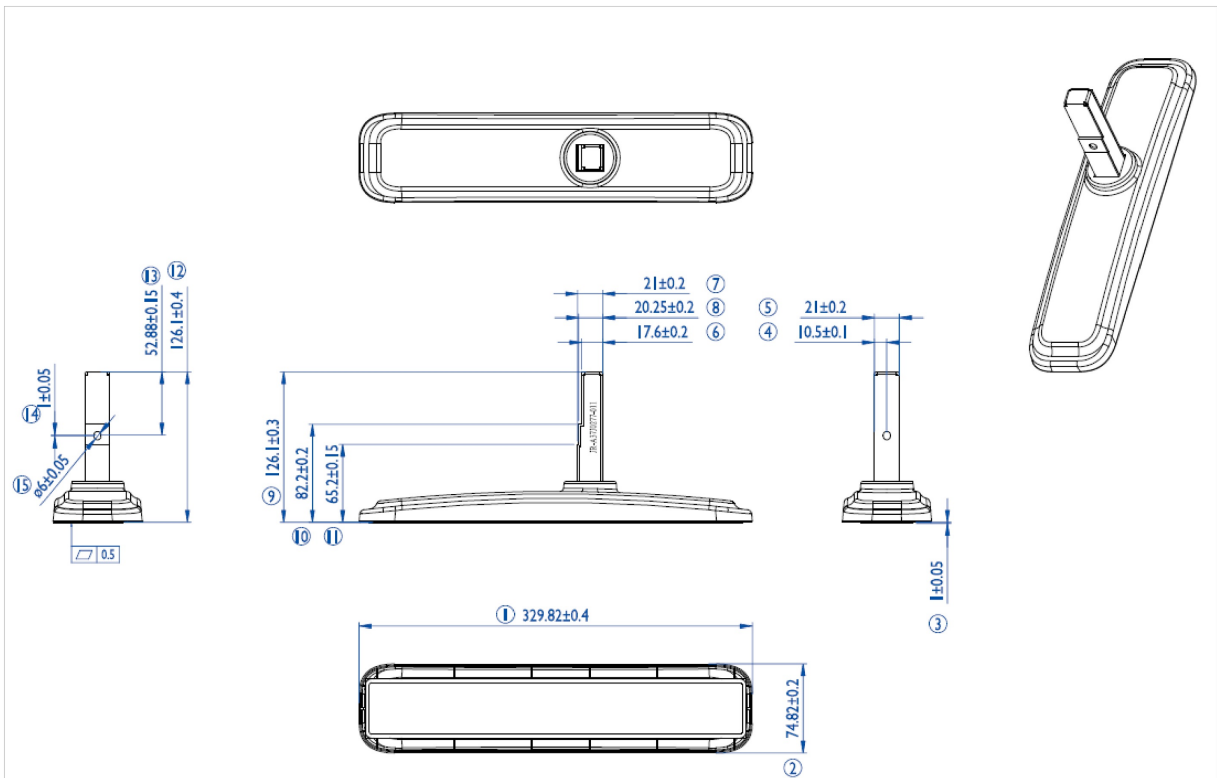

01 TEHNIČKA SPECIFIKACIJA

Tip	Stoni nosač
Broj ekrana	1
Veličina ekrana	43" - 55"

02 DIMENZIJE / TEŽINA

EAN kod

4948570031856

All trademarks and registered trademarks acknowledged. E & O E. Specification subject to change without notice. All LCD's comply with ISO-9241-307:2008 in connection with pixel defects.