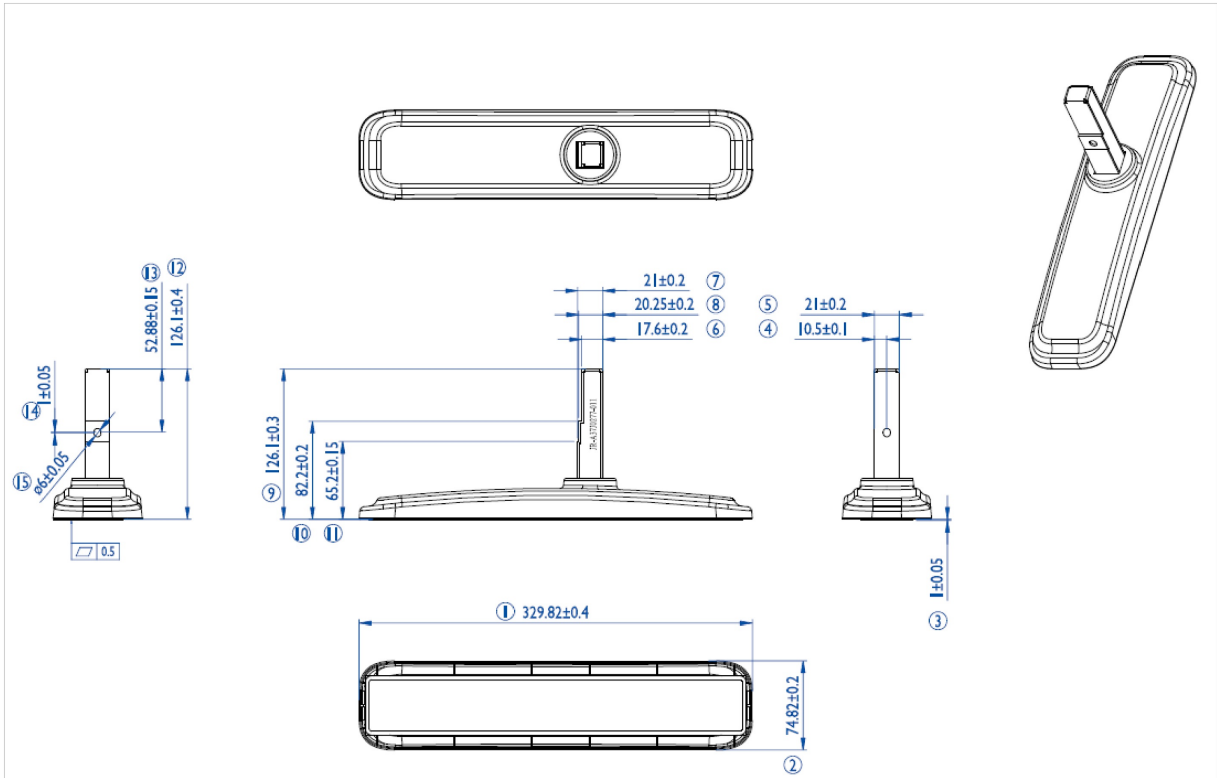

iiyama desk stands for LFD's up to 55"

Stylish solution for the iiyama large format displays. Easy mounting system for easy installation and stable mounting.

Suitable for the [ProLite LE4340S-B1](#), [LE4840S-B1](#), [LE5540S-B1](#), [LH4281S-B1](#), [LH4981S-B1](#), [LH5581S-B1](#), [LH4282SB-B1](#), [LH4982SB-B1](#), [LH5582SB-B1](#), [LE4340UHS-B1](#), [LE5040UHS-B1](#) & [LE5540UHS-B1](#)

01 TECHNIKAI PARAMÉTEREK

Típus	Desk stand
Képernyők száma	1
Képernyő mérete	43" - 55"

02 MÉRETEK / SÚLY

EAN kód

4948570031856

All trademarks and registered trademarks acknowledged. E & O E. Specification subject to change without notice. All LCD's comply with ISO-9241-307:2008 in connection with pixel defects.