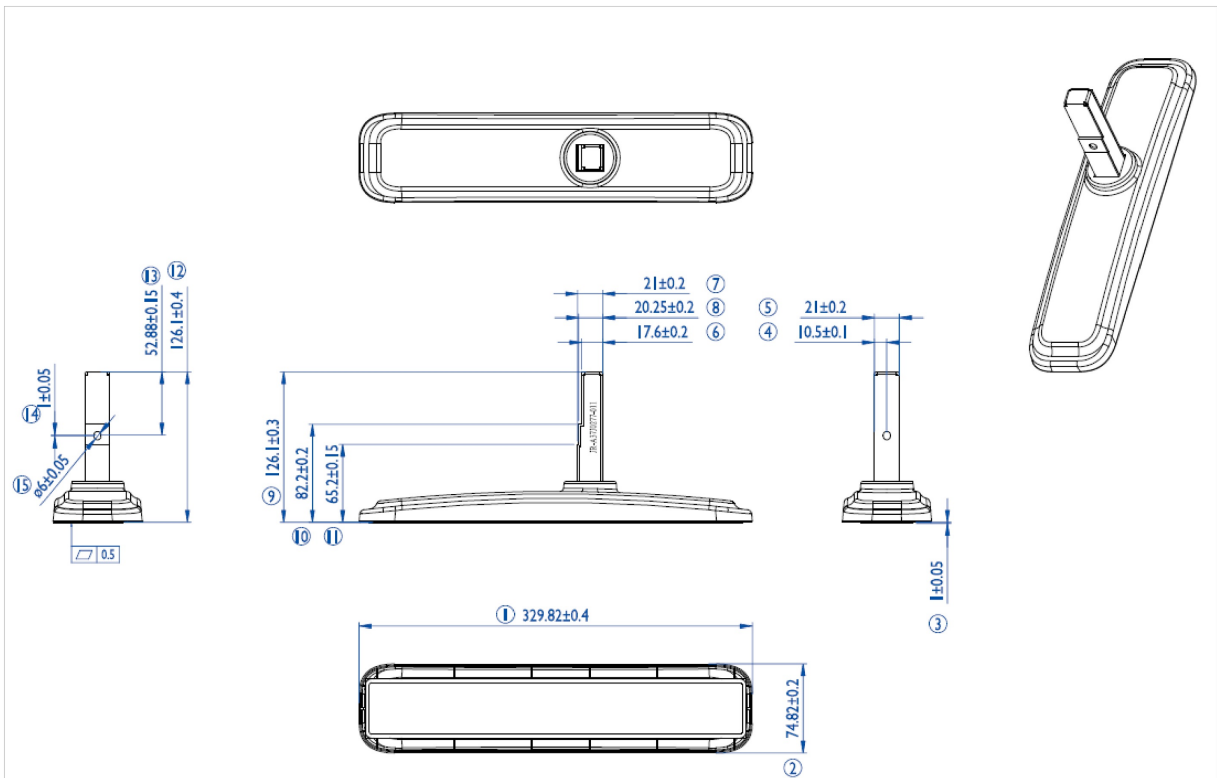

iiyama desk stands for LFD's up to 55"

Stylish solution for the iiyama large format displays. Easy mounting system for easy installation and stable mounting.

Suitable for the [ProLite LE4340S-B1](#), [LE4840S-B1](#), [LE5540S-B1](#), [LH4281S-B1](#), [LH4981S-B1](#), [LH5581S-B1](#), [LH4282SB-B1](#), [LH4982SB-B1](#), [LH5582SB-B1](#), [LE4340UHS-B1](#), [LE5040UHS-B1](#) & [LE5540UHS-B1](#)

01 TECHNIKAI PARAMÉTEREK

Típus	Desk stand
Képernyők száma	1
Képernyő mérete	43" - 55"

02 MÉRETEK / SÚLY

EAN kód

4948570031856

All trademarks and registered trademarks acknowledged. E & O E. Specification subject to change without notice. All LCD's comply with ISO-9241-307:2008 in connection with pixel defects.