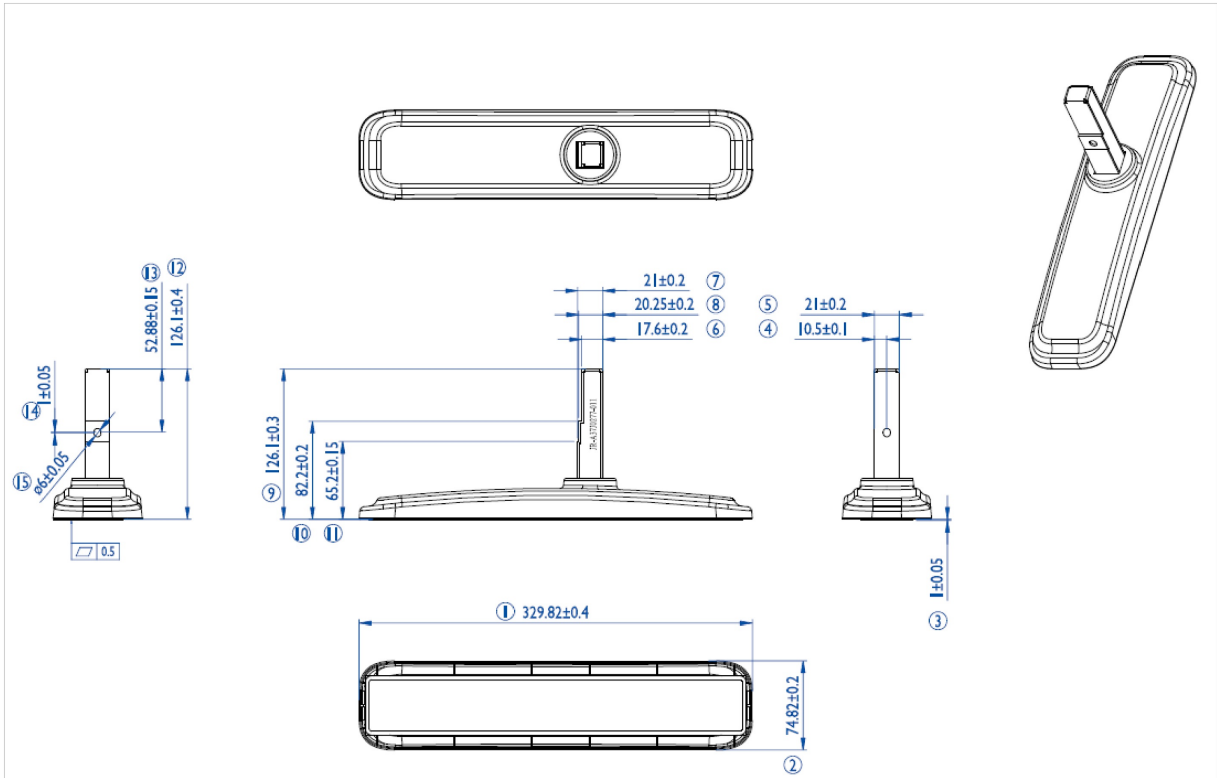

### iiyama desk stands for LFD's up to 55"

Stylish solution for the iiyama large format displays. Easy mounting system for easy installation and stable mounting.

Suitable for the [ProLite LE4340S-B1](#), [LE4840S-B1](#), [LE5540S-B1](#), [LH4281S-B1](#), [LH4981S-B1](#), [LH5581S-B1](#), [LH4282SB-B1](#), [LH4982SB-B1](#), [LH5582SB-B1](#), [LE4340UHS-B1](#), [LE5040UHS-B1](#) & [LE5540UHS-B1](#)

#### 01 TECHNICAL SPECIFICATION

Type	Desk stand
Number of screens	1
Screen size	43" - 55"

## 02 DIMENSIONS / WEIGHT

EAN code

4948570031856

*All trademarks and registered trademarks acknowledged. E & O E. Specification subject to change without notice. All LCD's comply with ISO-9241-307:2008 in connection with pixel defects.*