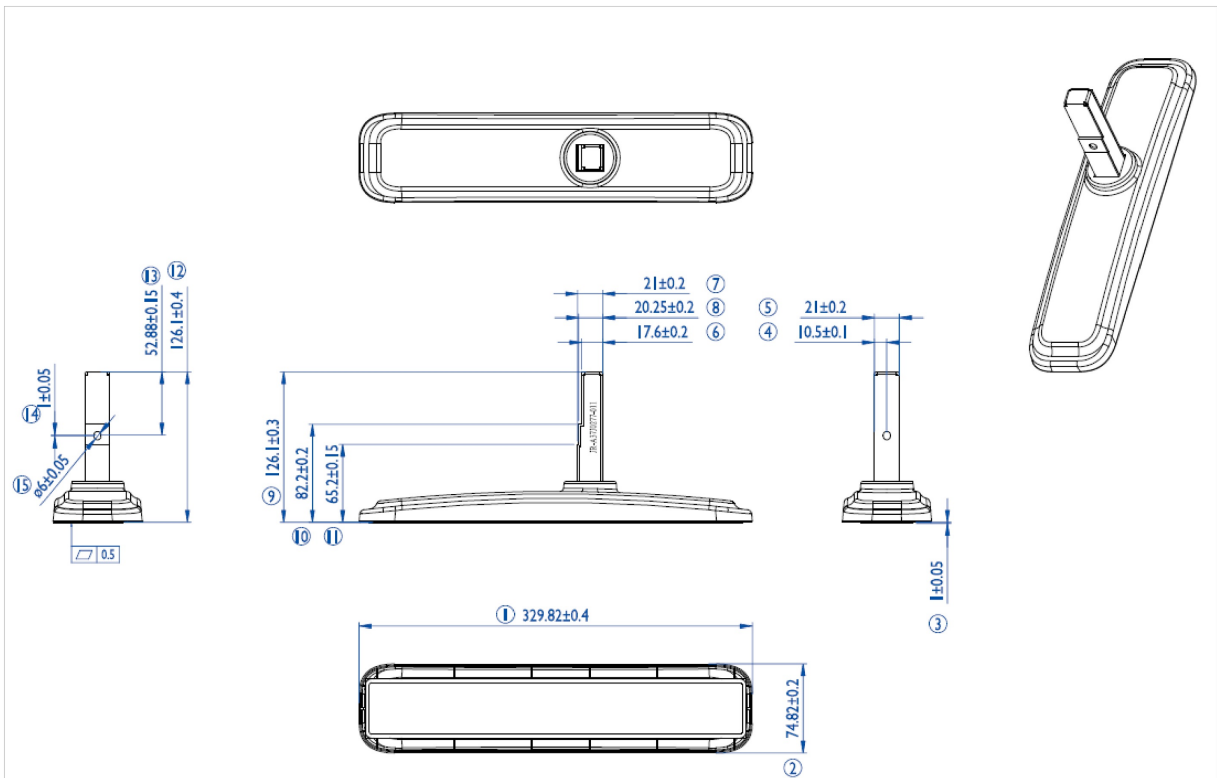

### iiyama desk stands for LFD's up to 55"

Stylish solution for the iiyama large format displays. Easy mounting system for easy installation and stable mounting.

Suitable for the [ProLite LE4340S-B1](#), [LE4840S-B1](#), [LE5540S-B1](#), [LH4281S-B1](#), [LH4981S-B1](#), [LH5581S-B1](#), [LH4282SB-B1](#), [LH4982SB-B1](#), [LH5582SB-B1](#), [LE4340UHS-B1](#), [LE5040UHS-B1](#) & [LE5540UHS-B1](#)

#### 01 TECHNICAL SPECIFICATION

Type	Desk stand
Number of screens	1
Screen size	43" - 55"

## 02 DIMENSIONS / WEIGHT

EAN code

4948570031856

*All trademarks and registered trademarks acknowledged. E & O E. Specification subject to change without notice. All LCD's comply with ISO-9241-307:2008 in connection with pixel defects.*