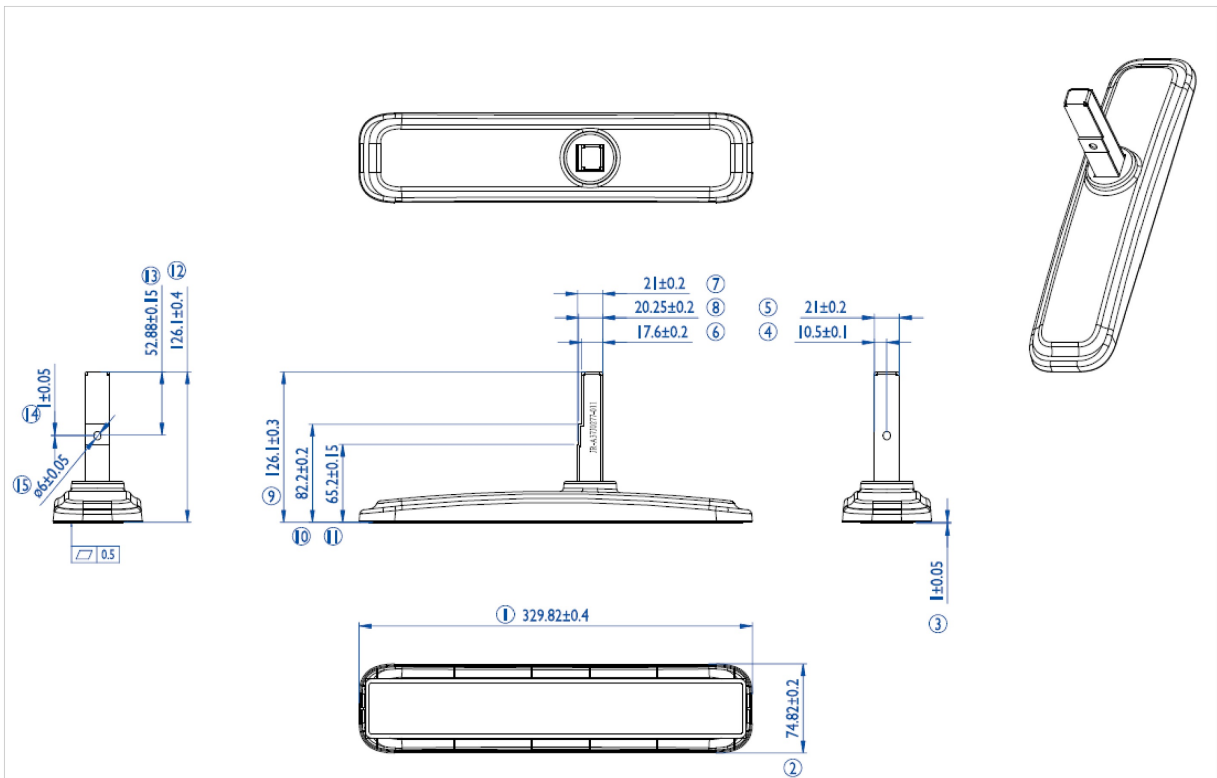

iiyama desk stands for LFD's up to 55"

Stylish solution for the iiyama large format displays. Easy mounting system for easy installation and stable mounting.

Suitable for the [ProLite LE4340S-B1](#), [LE4840S-B1](#), [LE5540S-B1](#), [LH4281S-B1](#), [LH4981S-B1](#), [LH5581S-B1](#), [LH4282SB-B1](#), [LH4982SB-B1](#), [LH5582SB-B1](#), [LE4340UHS-B1](#), [LE5040UHS-B1](#) & [LE5540UHS-B1](#)

01 ESPECIFICACIÓN TÉCNICA

Tipo	Desk stand
Número de pantallas	1
Tamaño de pantalla	43" - 55"

02 DIMENSIONES / PESO

Código EAN

4948570031856

All trademarks and registered trademarks acknowledged. E & O E. Specification subject to change without notice. All LCD's comply with ISO-9241-307:2008 in connection with pixel defects.