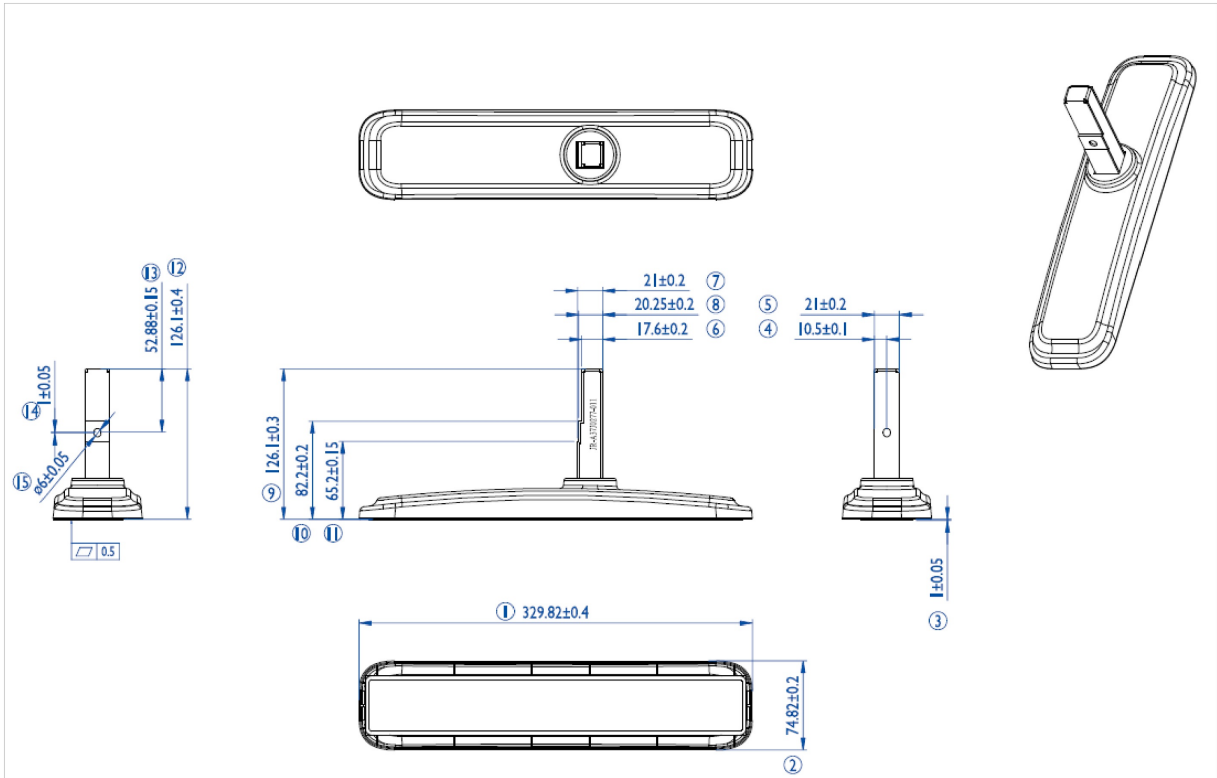

iiyama desk stands for LFD's up to 55"

Stylish solution for the iiyama large format displays. Easy mounting system for easy installation and stable mounting.

Suitable for the [ProLite LE4340S-B1](#), [LE4840S-B1](#), [LE5540S-B1](#), [LH4281S-B1](#), [LH4981S-B1](#), [LH5581S-B1](#), [LH4282SB-B1](#), [LH4982SB-B1](#), [LH5582SB-B1](#), [LE4340UHS-B1](#), [LE5040UHS-B1](#) & [LE5540UHS-B1](#)

01 ESPECIFICACIÓN TÉCNICA

Tipo	Desk stand
Número de pantallas	1
Tamaño de pantalla	43" - 55"

02 DIMENSIONES / PESO

Código EAN

4948570031856

All trademarks and registered trademarks acknowledged. E & O E. Specification subject to change without notice. All LCD's comply with ISO-9241-307:2008 in connection with pixel defects.