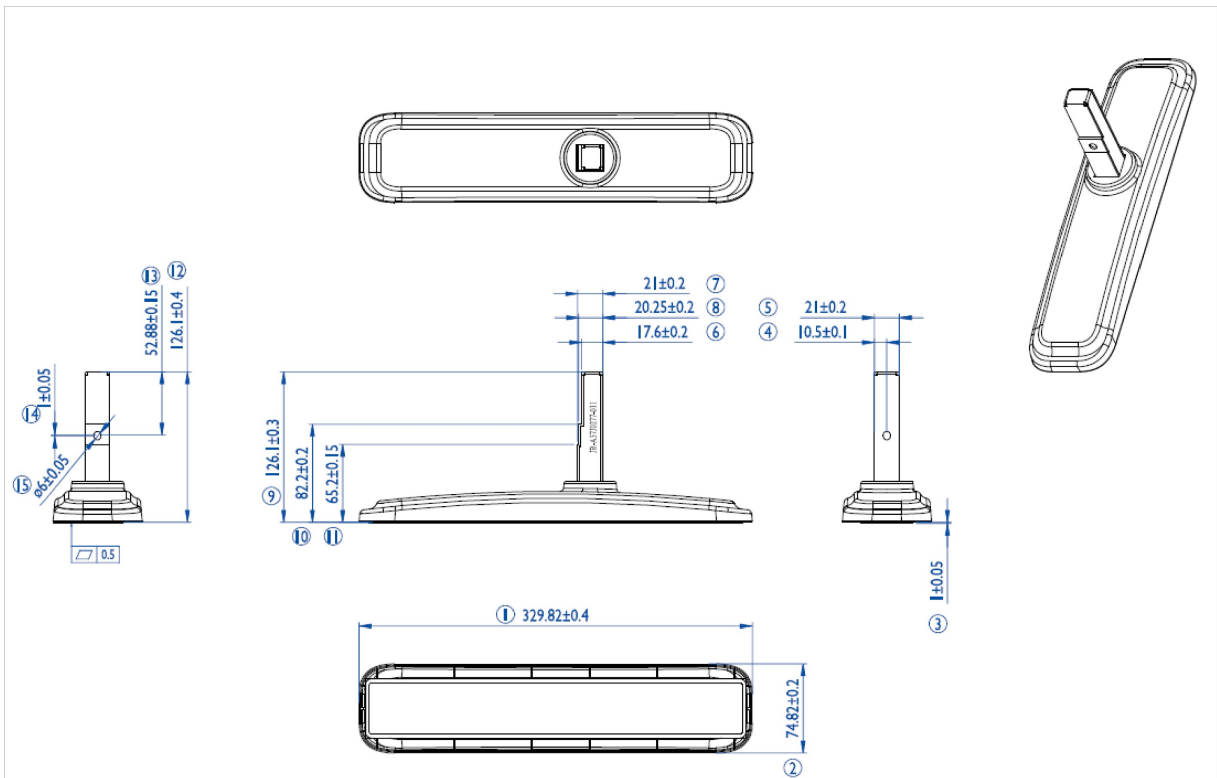

iiyama desk stands for LFD's up to 55"

Stylish solution for the iiyama large format displays. Easy mounting system for easy installation and stable mounting.

Suitable for the [ProLite LE4340S-B1](#), [LE4840S-B1](#), [LE5540S-B1](#), [LH4281S-B1](#), [LH4981S-B1](#), [LH5581S-B1](#), [LH4282SB-B1](#), [LH4982SB-B1](#), [LH5582SB-B1](#), [LE4340UHS-B1](#), [LE5040UHS-B1](#) & [LE5540UHS-B1](#)

01 TECHNICAL SPECIFICATION

Type	Desk stand
Number of screens	1
Screen size	43" - 55"

02 DIMENSIONS / WEIGHT

EAN code

4948570031856

All trademarks and registered trademarks acknowledged. E & O E. Specification subject to change without notice. All LCD's comply with ISO-9241-307:2008 in connection with pixel defects.