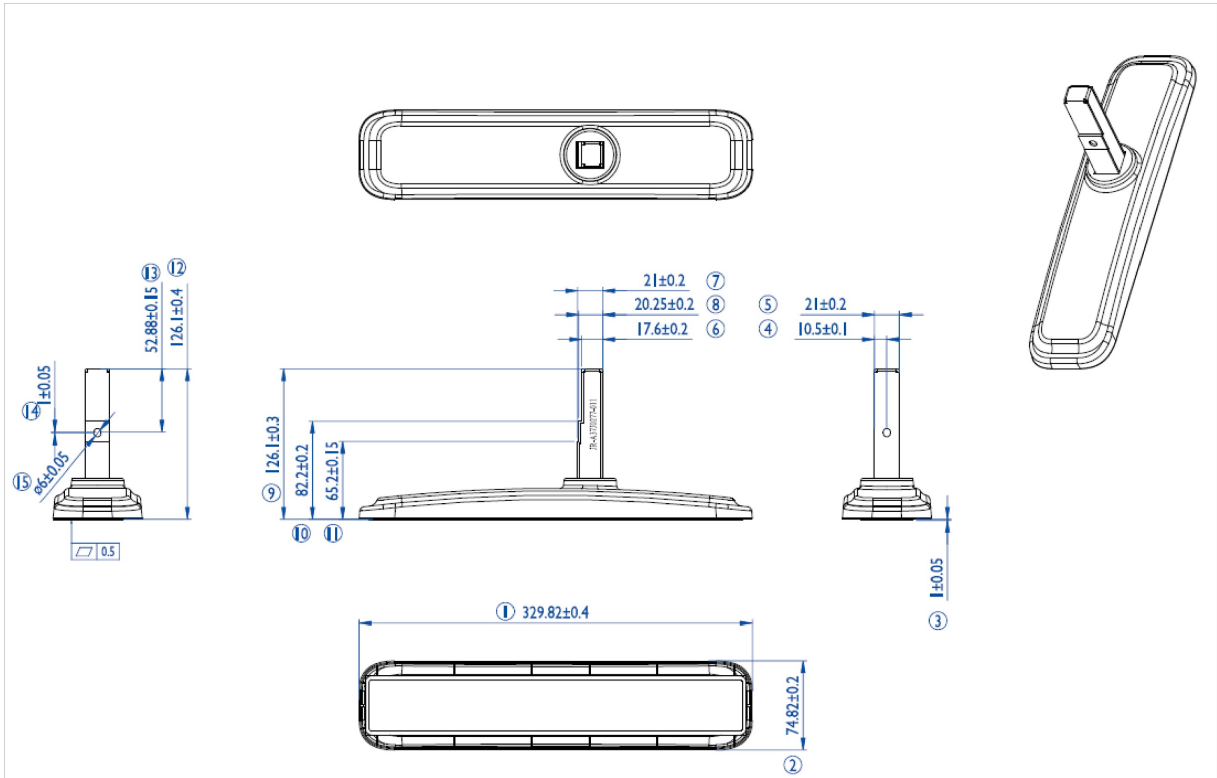

iiyama desk stands for LFD's up to 55"

Stylish solution for the iiyama large format displays. Easy mounting system for easy installation and stable mounting.

Suitable for the [ProLite LE4340S-B1](#), [LE4840S-B1](#), [LE5540S-B1](#), [LH4281S-B1](#), [LH4981S-B1](#), [LH5581S-B1](#), [LH4282SB-B1](#), [LH4982SB-B1](#), [LH5582SB-B1](#), [LE4340UHS-B1](#), [LE5040UHS-B1](#) & [LE5540UHS-B1](#)

01 TECHNICAL SPECIFICATION

Type	Desk stand
Number of screens	1
Screen size	43" - 55"

02 DIMENSIONS / WEIGHT

EAN code

4948570031856

All trademarks and registered trademarks acknowledged. E & O E. Specification subject to change without notice. All LCD's comply with ISO-9241-307:2008 in connection with pixel defects.