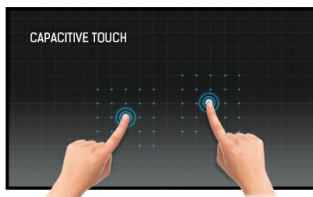

### 32" white open frame touch monitor built into an eye catching edge-to-edge glass bezel

With 1920x1080 Full HD resolution and Projective Capacitive 12 point touch technology, the ProLite TF3237MSC-W3AG delivers seamless and accurate touch response. Featuring an AMVA3 Edge LED LCD screen technology, it offers exceptional colour performance and wide viewing angles, making it a perfect display for Interactive Digital Signage. In addition to the superb image quality, the screen comes with a rugged bezel and the panel withstands the 60950-1 ball drop test, making it suitable for demanding environments like table top integration. The open frame ProLite TF3237MSC-W3AG is the ideal solution for Interactive Digital Signage, Instore Retail, Kiosks and Interactive Presentations.