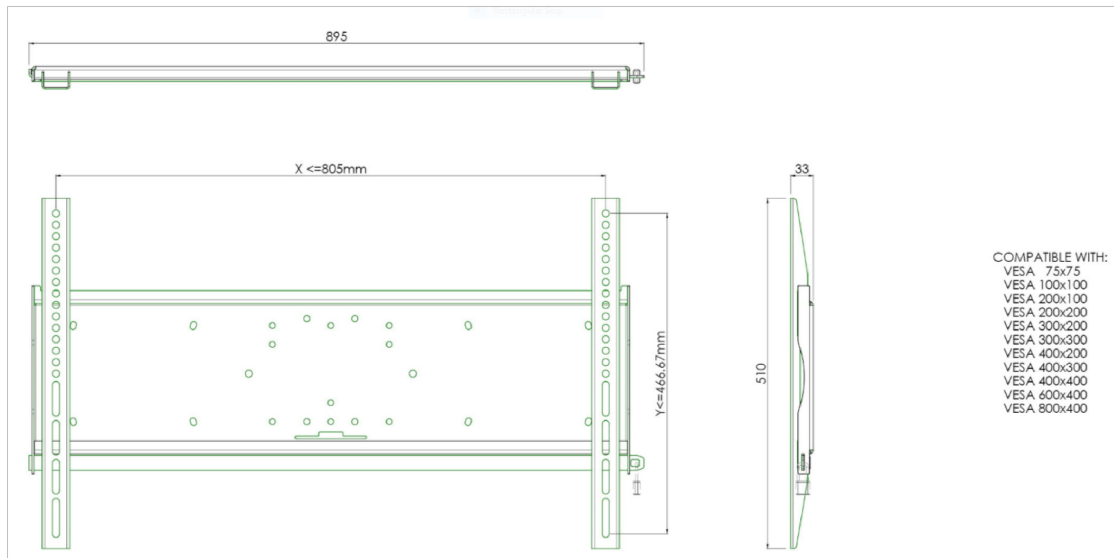

Universal wall mount, max 805x466mm. 125kg

All universal wall mounts are VESA compatible. Besides wall mounting, our wall mounts can be used for ceiling mounting in combination with a tube set, and directly fastened to the stands thanks to its 170 x 140 mm mounting pattern. The mounts include fastening material to secure the mount to the display. Furthermore they include a safety bar or fixation, offering you protection from theft; a padlock is to be added separately.

01 SPECIFICHE TECNICHE

VESA minimo	75 x 75mm
VESA massimo	800 x 400mm

Tutti i marchi e i marchi registrati citati. E & O E. Specifiche soggette a modifiche senza preavviso. Tutti i display LCD è conforme alla norma ISO-9241-307:2008 in connessione con difetti dei pixel.