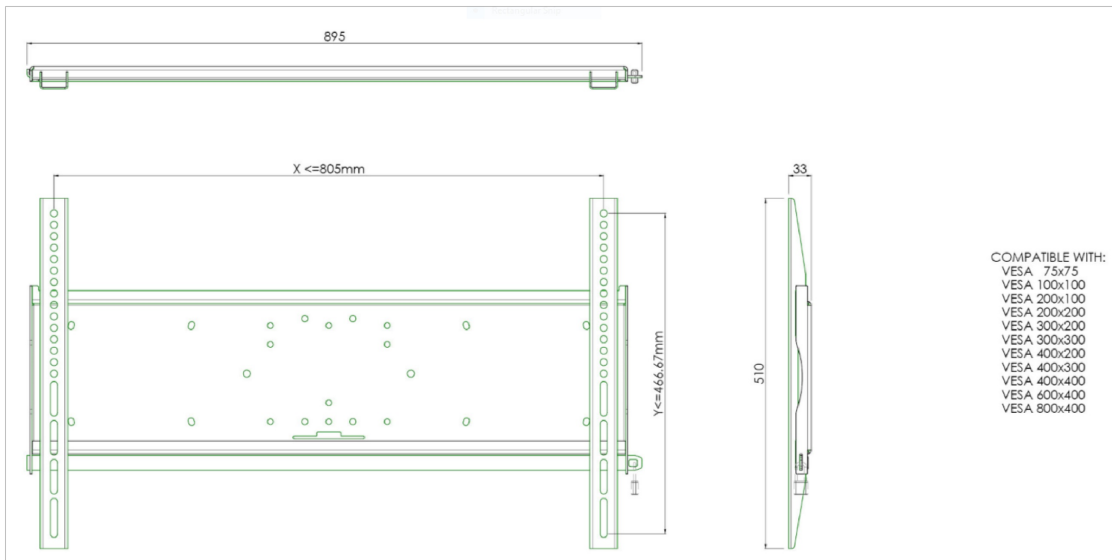

Universal wall mount, max 805x466mm. 125kg

All universal wall mounts are VESA compatible. Besides wall mounting, our wall mounts can be used for ceiling mounting in combination with a tube set, and directly fastened to the stands thanks to its 170 x 140 mm mounting pattern. The mounts include fastening material to secure the mount to the display. Furthermore they include a safety bar or fixation, offering you protection from theft; a padlock is to be added separately.

01 TECHNIKAI PARAMÉTEREK

| | |
|--------------|-------------|
| VESA minimum | 75 x 75mm |
| VESA maximum | 800 x 400mm |

All trademarks and registered trademarks acknowledged. E & O E. Specification subject to change without notice. All LCD's comply with ISO-9241-307:2008 in connection with pixel defects.