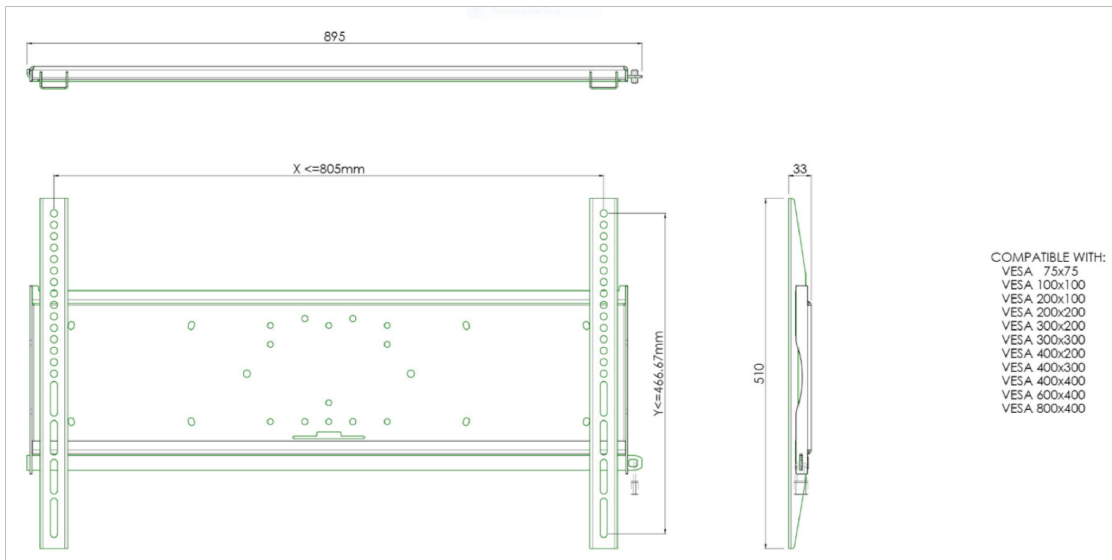

Universal wall mount, max 805x466mm. 125kg

All universal wall mounts are VESA compatible. Besides wall mounting, our wall mounts can be used for ceiling mounting in combination with a tube set, and directly fastened to the stands thanks to its 170 x 140 mm mounting pattern. The mounts include fastening material to secure the mount to the display. Furthermore they include a safety bar or fixation, offering you protection from theft; a padlock is to be added separately.

01 TECHNICAL SPECIFICATION

VESA minimum	75 x 75mm
VESA maximum	800 x 400mm

All trademarks and registered trademarks acknowledged. E & O E. Specification subject to change without notice. All LCD's comply with ISO-9241-307:2008 in connection with pixel defects.