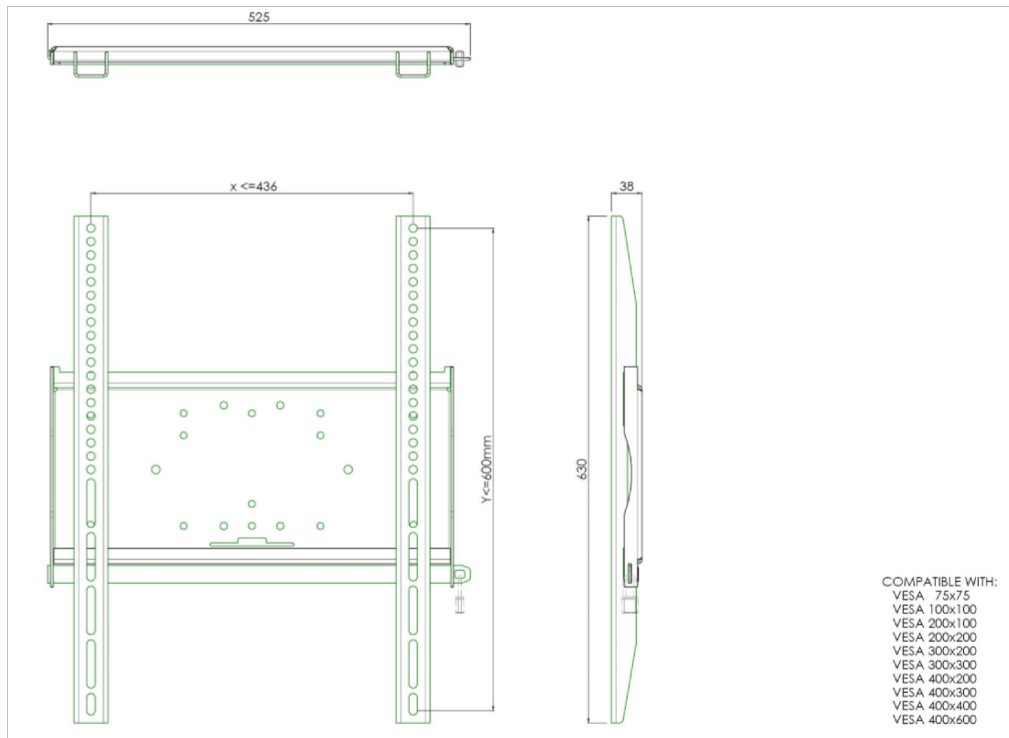

Universal wall mount, max 436x600mm. 125kg

The MD 052B1010 is a wall mount with longer brackets (63cm) which makes it ideally suitable for mounting small to medium sized large format displays in portrait orientation. Included with the wall mount is a special safety bar to securely fasten your display. Padlock not included. All universal wall mounts are VESA compatible and come with fastening materials necessary to secure the mount to the display. Besides wall mounting, our wall mounts can be used for ceiling mounting in combination with a tube set, and directly fastened to the stand thanks to its 170 x 140 mm mounting pattern.

01 SPECIFICHE TECNICHE

Tipo	wall mount
Numero schermi	1
VESA massimo	400 x 600mm

Tutti i marchi e i marchi registrati citati. E & O E. Specifiche soggette a modifiche senza preavviso. Tutti i display LCD è conforme alla norma ISO-9241-307:2008 in connessione con difetti dei pixel.