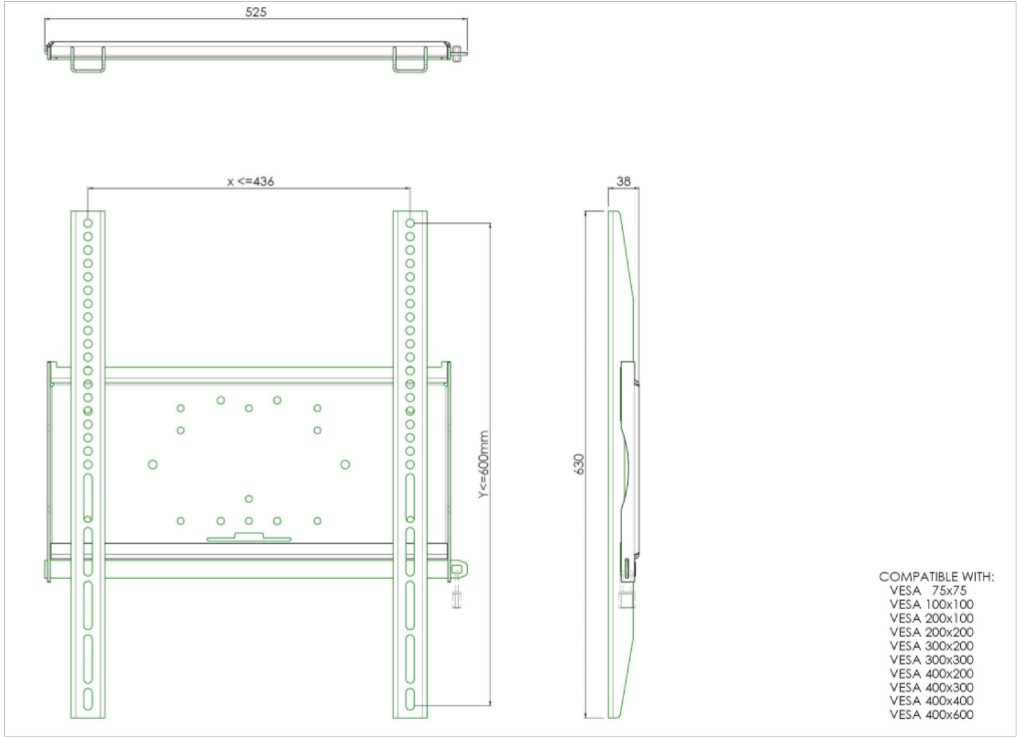

### Universal wall mount, max 436x600mm. 125kg

The MD 052B1010 is a wall mount with longer brackets (63cm) which makes it ideally suitable for mounting small to medium sized large format displays in portrait orientation. Included with the wall mount is a special safety bar to securely fasten your display. Padlock not included. All universal wall mounts are VESA compatible and come with fastening materials necessary to secure the mount to the display. Besides wall mounting, our wall mounts can be used for ceiling mounting in combination with a tube set, and directly fastened to the stand thanks to its 170 x 140 mm mounting pattern.

#### 01 TECHNICAL SPECIFICATION

Type	wall mount
Number of screens	1
VESA maximum	400 x 600mm

All trademarks and registered trademarks acknowledged. E & O E. Specification subject to change without notice. All LCD's comply with ISO-9241-307:2008 in connection with pixel defects.