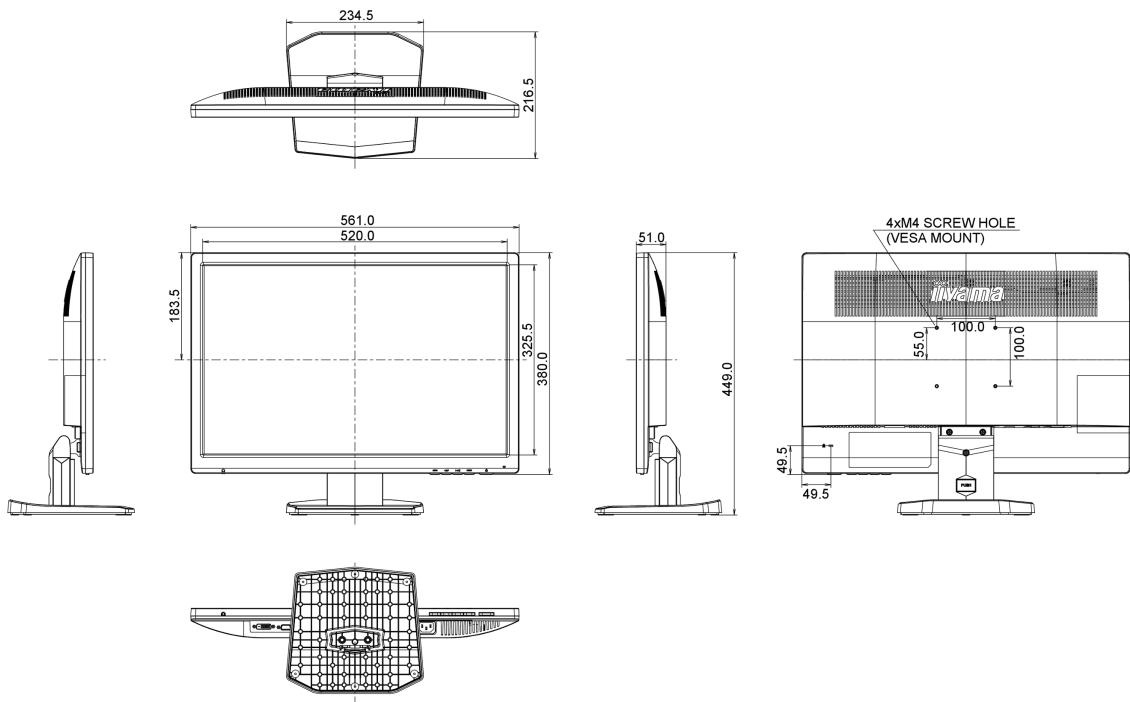

## 08 DIMENSIONS / WEIGHT

Product dimensions W x H x D

561 x 449 x 216.5mm

Weight (without box)

4.8kg

EAN code

4948570114634

All trademarks and registered trademarks acknowledged. E & O E. Specification subject to change without notice. All LCD's comply with ISO-9241-307:2008 in connection with pixel defects.