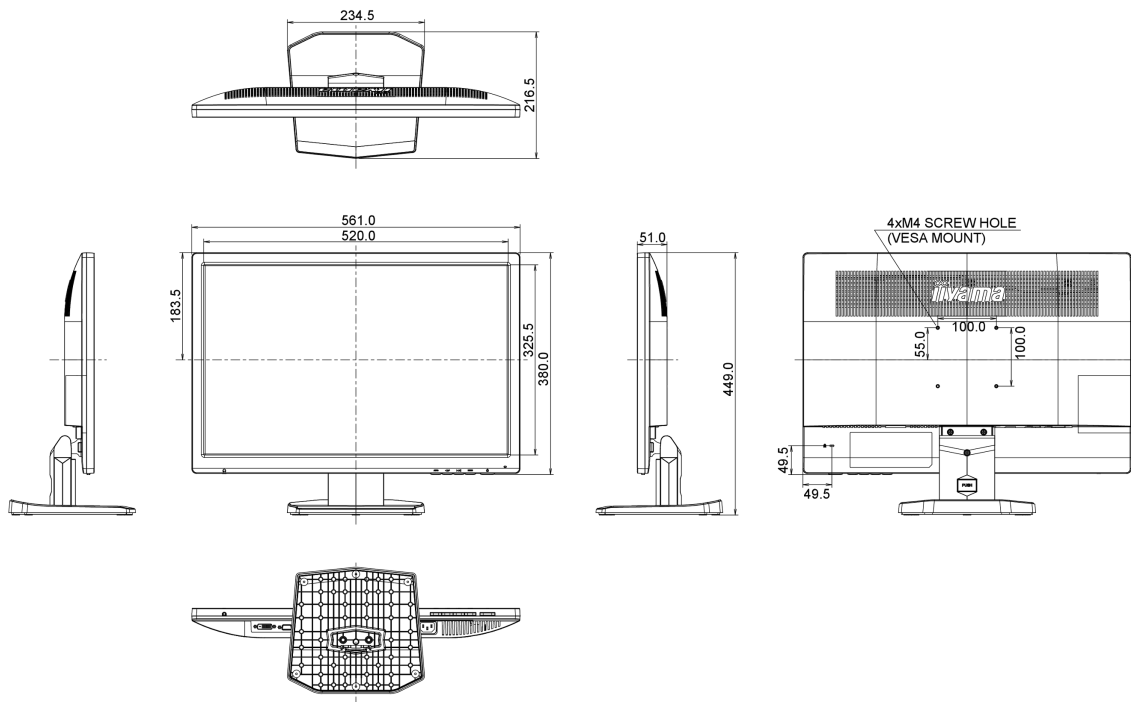

## 01 DISPLAY CHARACTERISTICS

Diagonal	24.1", 61.13cm
Panel	IPS Technology LED, matte finish
Native resolution	1920 x 1200 (2.3 megapixel)
Aspect ratio	16:10
Panel brightness	250 cd/m <sup>2</sup>
Static contrast	1000:1
Advanced contrast	5M:1
Response time (GTG)	4ms
Viewing zone	horizontal/vertical: 178°/178°, right/left: 89°/89°, up/down: 89°/89°
Colour support	16.7mln
Horizontal Sync	30 - 94kHz
Viewable area W x H	518.4 x 324mm, 20.4 x 12.8"
Pixel pitch	0.27mm
Colour	matte

above 0.1%: Lead

**08 DIMENSIONS / WEIGHT****Product dimensions W x H x D**

561 x 449 x 216.5mm

**Weight (without box)**

4.8kg

**EAN code**

4948570114634

All trademarks and registered trademarks acknowledged. E & O E. Specification subject to change without notice. All LCD's comply with ISO-9241-307:2008 in connection with pixel defects.