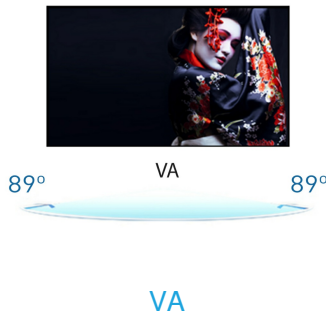

VA

VA panel technology offers higher contrast, darker blacks and much better viewing angles than standard TN technology. The screen will look good no matter what angle you look at it.

Full HD

With true 1920 x 1080p resolution your monitor is ready to display high definition images. This means you can accommodate more information on your screen; e.g. 60% more in comparison to a 1280 x 1024 monitor.

## 01 DISPLAY CHARACTERISTICS

Diagonal	21.5", 54.7cm
Panel	VA LED, matte finish
Native resolution	1920 x 1080 (2.1 megapixel Full HD)
Aspect ratio	16:9
Panel brightness	250 cd/m <sup>2</sup>
Static contrast	3000:1
Advanced contrast	12M:1
Response time (GTG)	5ms
Viewing zone	horizontal/vertical: 178°/178°, right/left: 89°/89°, up/down: 89°/89°
Colour support	16.7mIn (sRGB: 99%; NTSC: 72%)
Horizontal Sync	30 - 80kHz
Viewable area W x H	476.6 x 268.1mm, 18.8 x 10.6"
Pixel pitch	0.248mm
Colour	matte