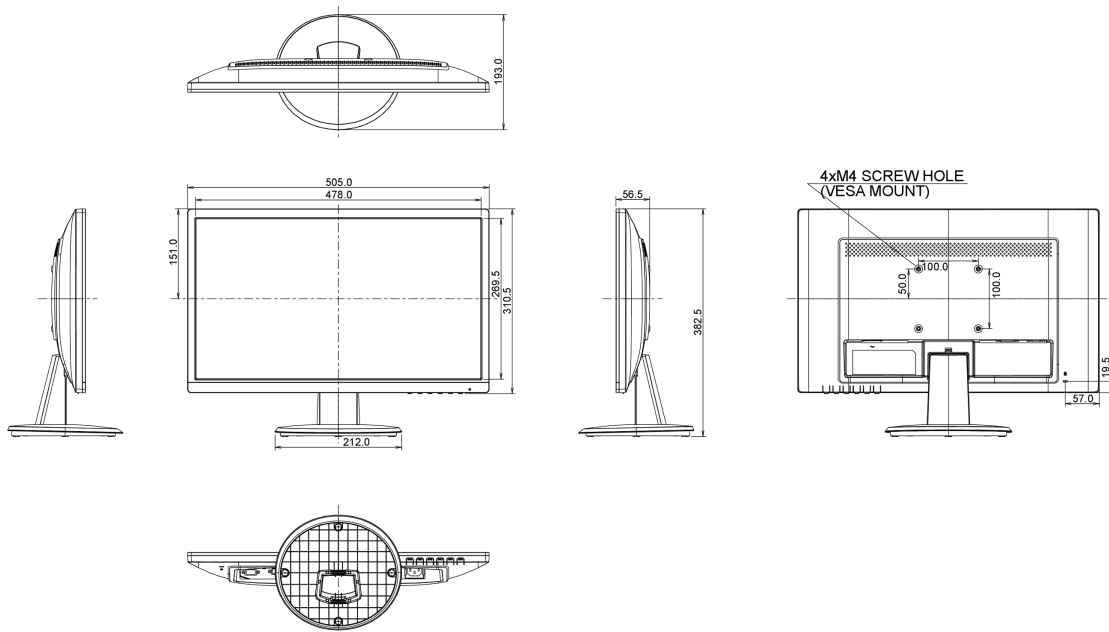

## 08 DIMENSIONS / WEIGHT

Product dimensions W x H x D 505 x 382.5 x 193mm

Weight (without box) 2.8kg

EAN code 4948570114429

All trademarks and registered trademarks acknowledged. E & O E. Specification subject to change without notice. All LCD's comply with ISO-9241-307:2008 in connection with pixel defects.