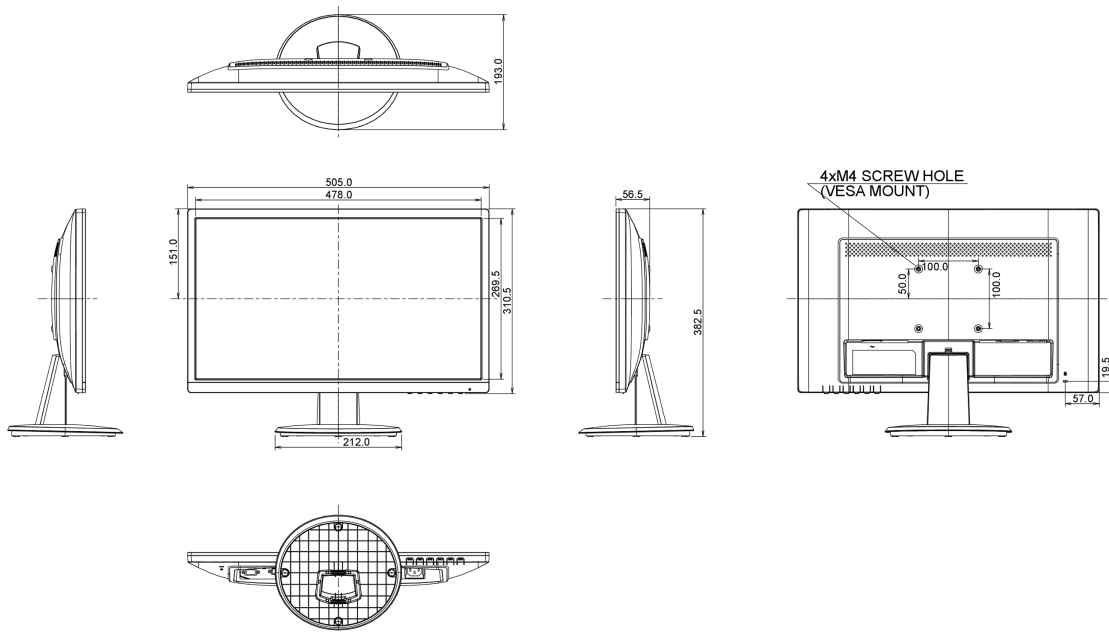

04 MECHANICAL

Display position adjustments	tilt
Tilt angle	22° up; 5° down
VESA mounting	100 x 100mm

05 ACCESSORIES INCLUDED

Cables	power, DVI, USB, DP
Other	quick start guide, safety guide

06 POWER MANAGEMENT

REACH SVHC

above 0.1%: Lead

08 DIMENSIONS / WEIGHT

Product dimensions W x H x D 505 x 382.5 x 193mm

Weight (without box) 2.8kg

EAN code 4948570114429

All trademarks and registered trademarks acknowledged. E & O E. Specification subject to change without notice. All LCD's comply with ISO-9241-307:2008 in connection with pixel defects.