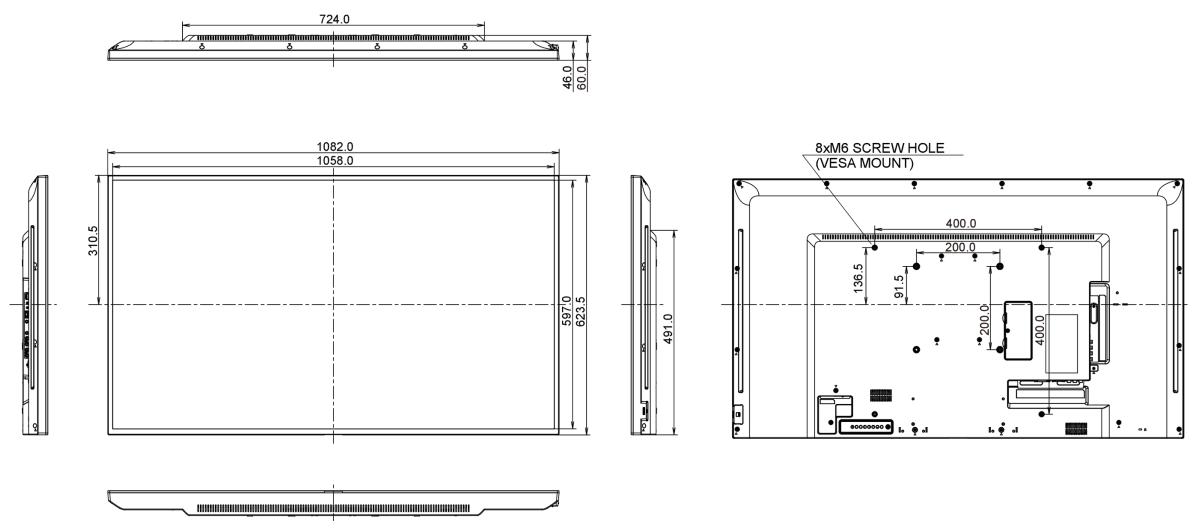

## 09 DIMENSIONS / WEIGHT

Product dimensions W x H x D	1082 x 623.5 x 61mm
Weight (without box)	11.5kg
EAN code	4948570114191

*All trademarks and registered trademarks acknowledged. E & O E. Specification subject to change without notice. All LCD's comply with ISO-9241-307:2008 in connection with pixel defects.*