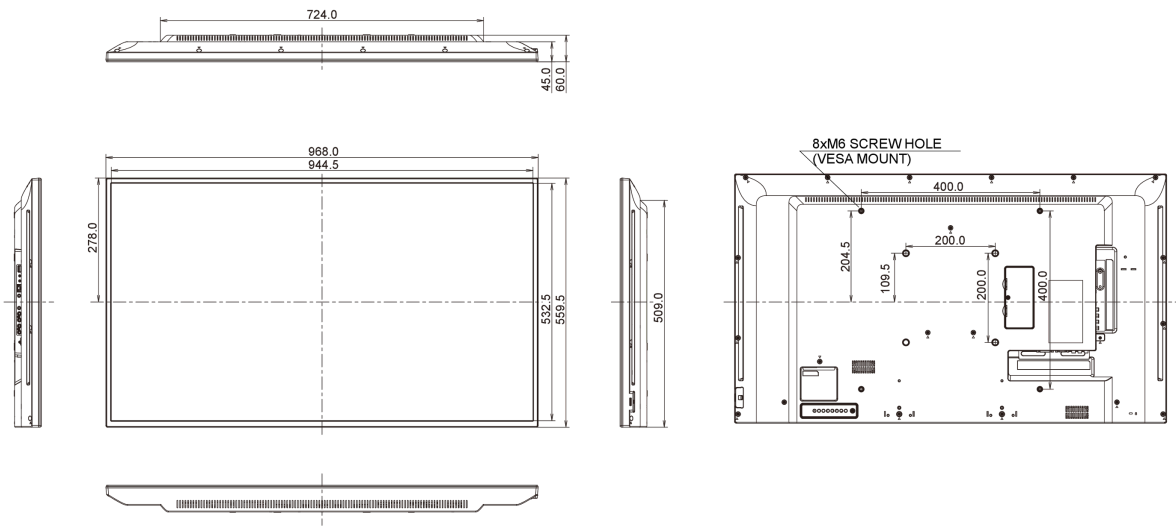

All trademarks and registered trademarks acknowledged. E & O E. Specification subject to change without notice. All LCD's comply with ISO-9241-307:2008 in connection with pixel defects.

© IYAMA CORPORATION. ALL RIGHTS RESERVED