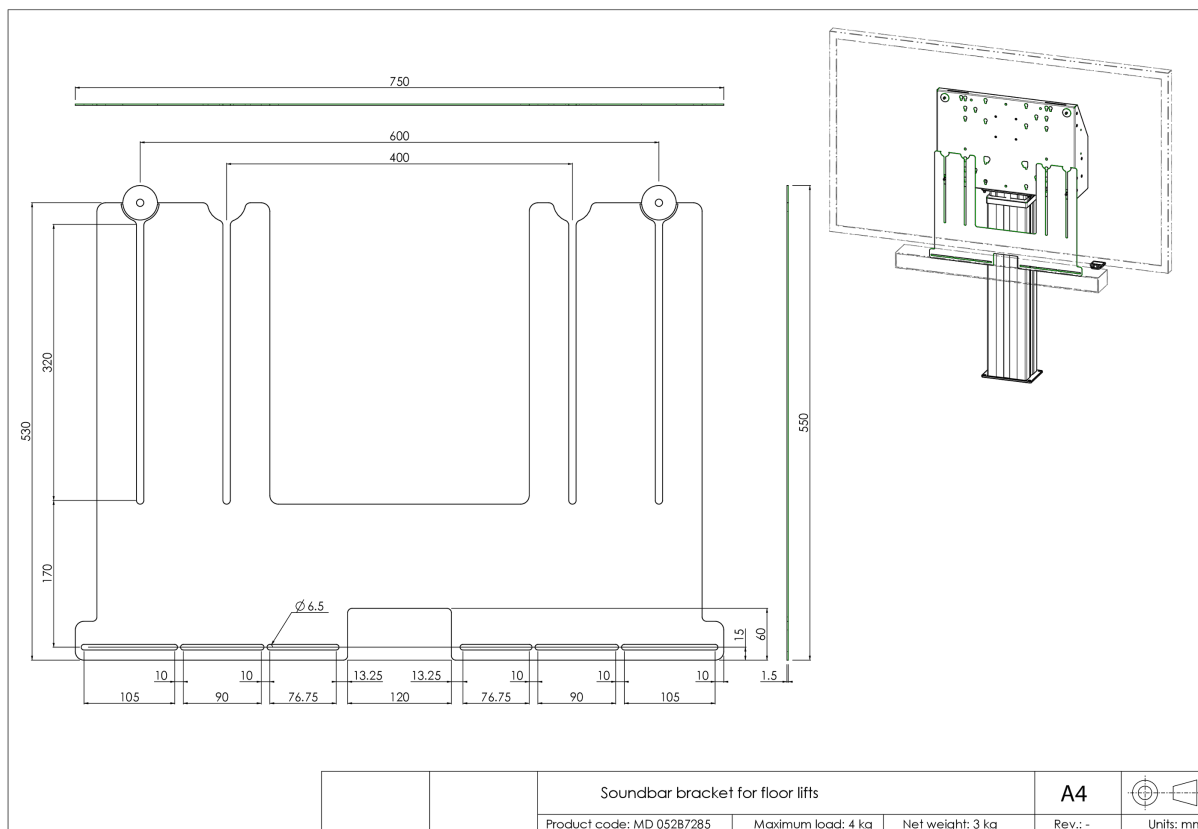

## Universal soundbar bracket for floor lifts and wall mounts

Upgrade the audio of your iiyama floor lift/ wall mounted large format display with this universal soundbar bracket and enjoy a better sound. The soundbar bracket allows you to install and use a soundbar below the display on our (height-adjustable) floor lifts and wall mounts. The soundbar bracket is mounted in between the back plate and the display using the display's lower VESA mounting bolts.

The bracket has a VESA width of 400/600. Max. distance between center lower VESA mounting holes and center soundbar mounting holes is 515mm. The bracket can be used in combination with an adapter set for displays with a larger VESA mounting pattern. Works with most soundbars.

### 01 TECHNIKAI PARAMÉTEREK

Típus	Floor lift accessory
Képernyők száma	1
Képernyő mérete	32" - 86"
Maximális teherbírás	4kg / monitor

## 02 MÉRETEK / SÚLY

**Termék méretei Sz x H x M** 750 x 530 x 1.5mm

**Súly (doboz nélkül)** 4kg

**Súly (dobozsal)** 5kg

**EAN kód** 4948570032297

All trademarks and registered trademarks acknowledged. E & O E. Specification subject to change without notice. All LCD's comply with ISO-9241-307:2008 in connection with pixel defects.