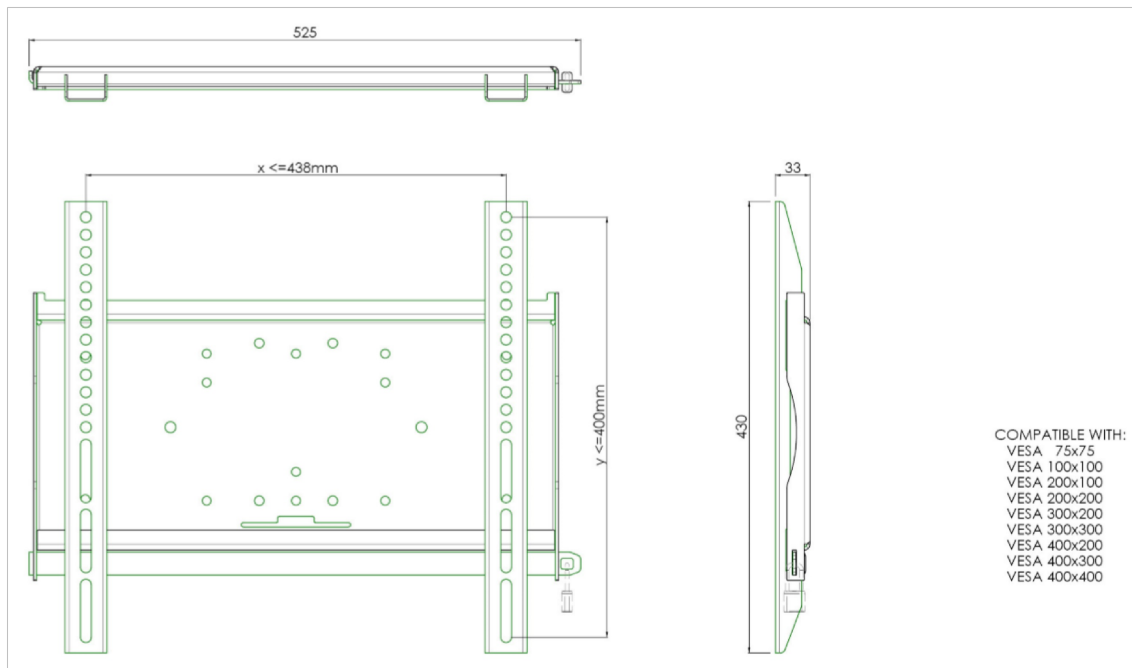

**Universal wall mount, max 438x400mm. 125kg**

All universal wall mounts are VESA compatible. Besides wall mounting, all our wall mounts can be used for ceiling mounting in combination with a tube set and for floor mounting (using coupling bolts) together with a stand. The mounts include fastening material to secure the mount to the display. Furthermore they include a safety bar or fixation, offering you protection from theft; a padlock is to be added separately.

**01** DIMENSIONI / PESO

EAN code

4948570031467

*Tutti i marchi e i marchi registrati citati. E & O E. Specifiche soggette a modifiche senza preavviso. Tutti i display LCD è conforme alla norma ISO-9241-307:2008 in connessione con difetti dei pixel.*