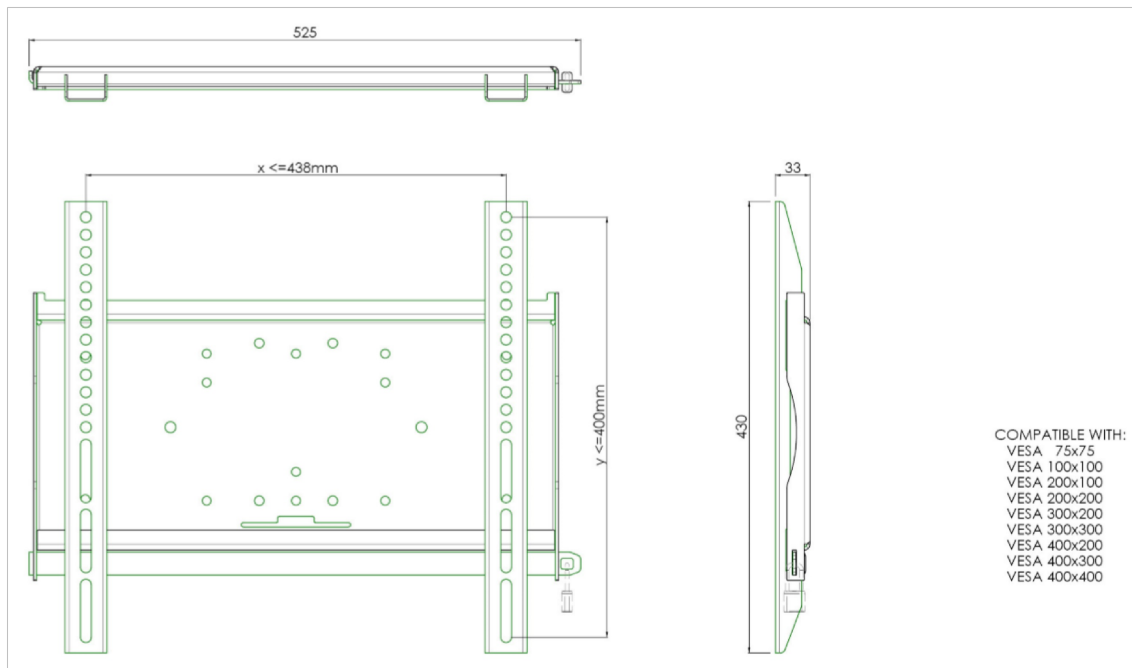

Universal wall mount, max 438x400mm. 125kg

All universal wall mounts are VESA compatible. Besides wall mounting, all our wall mounts can be used for ceiling mounting in combination with a tube set and for floor mounting (using coupling bolts) together with a stand. The mounts include fastening material to secure the mount to the display. Furthermore they include a safety bar or fixation, offering you protection from theft; a padlock is to be added separately.

01 DIMENSIONS / WEIGHT

EAN code

4948570031467

All trademarks and registered trademarks acknowledged. E & O E. Specification subject to change without notice. All LCD's comply with ISO-9241-307:2008 in connection with pixel defects.