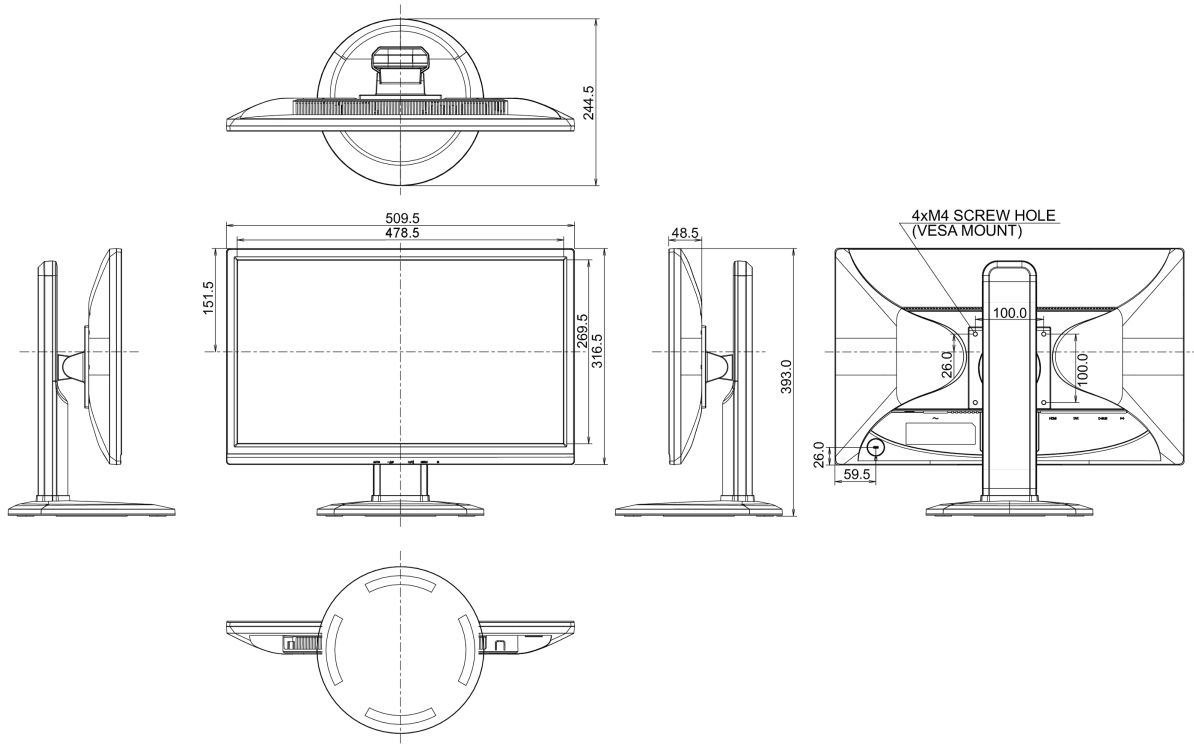

HAS + Pivot

With a height adjustable stand you will create an ergonomic work posture and position that meets all health and safety requirements. This will not only prevent any health issues but will also increase your productivity. The pivot function allows the screen to rotate from landscape to portrait orientation. This functionality can be useful if the application requires more height than width.

04 MECHANICAL

| | |
|------------------------------|--|
| Display position adjustments | height, pivot (rotation), swivel, tilt |
| Height adjustment | 130mm |
| Rotation (PIVOT function) | 90° |
| Swivel stand | 320°; 160° left; 160° right |
| Tilt angle | 22° up; 5° down |
| VESA mounting | 100 x 100mm |

REACH SVHC

above 0.1%: Lead

08 DIMENSIONS / WEIGHT

Product dimensions W x H x D 509.5 x 393 (523) x 244.5mm

Weight (without box) 5.2kg

EAN code 4948570111718

All trademarks and registered trademarks acknowledged. E & O E. Specification subject to change without notice. All LCD's comply with ISO-9241-307:2008 in connection with pixel defects.