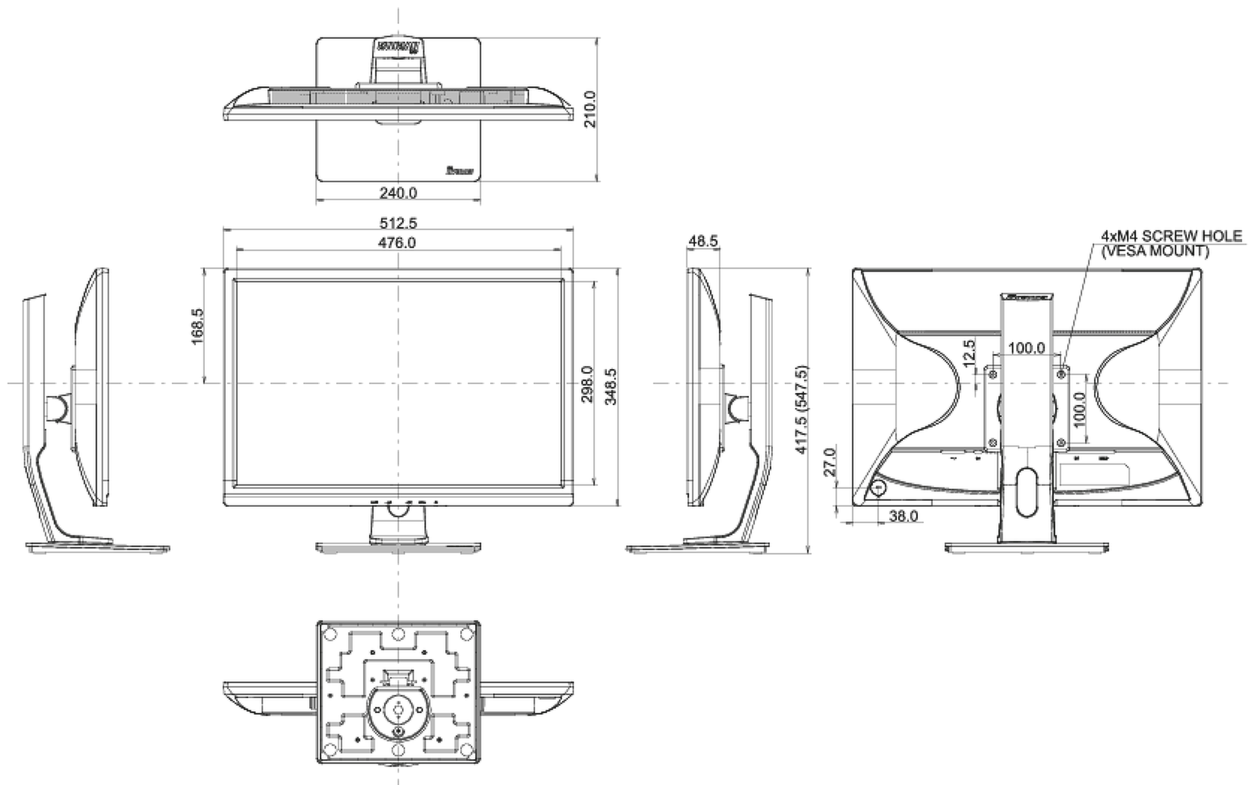

Propisi

CE, TÜV-GS, RoHS podrška, ErP, ENERGY STAR®, WEEE, REACH

Klasa energetske efikasnosti (Regulation (EU) 2017/1369)

E

REACH SVHC

iznad 0.1%: Olova

08 DIMENZIJE / TEŽINA

Dimenzije proizvoda Š x V x D

512.5 x 417.5 (547.5) x 210mm

Težina (bez kutije)

5.4kg

EAN kod

4948570111572

All trademarks and registered trademarks acknowledged. E & O E. Specification subject to change without notice. All LCD's comply with ISO-9241-307:2008 in connection with pixel defects.