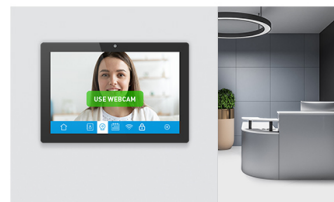

Built-in webcam, microphone & speakers

Making the screen a perfect solution for semi or fully automated reception solutions allowing businesses to track and manage visitor traffic at the front desk lobby without compromising on the safety and security of your staff, visitors and company assets.