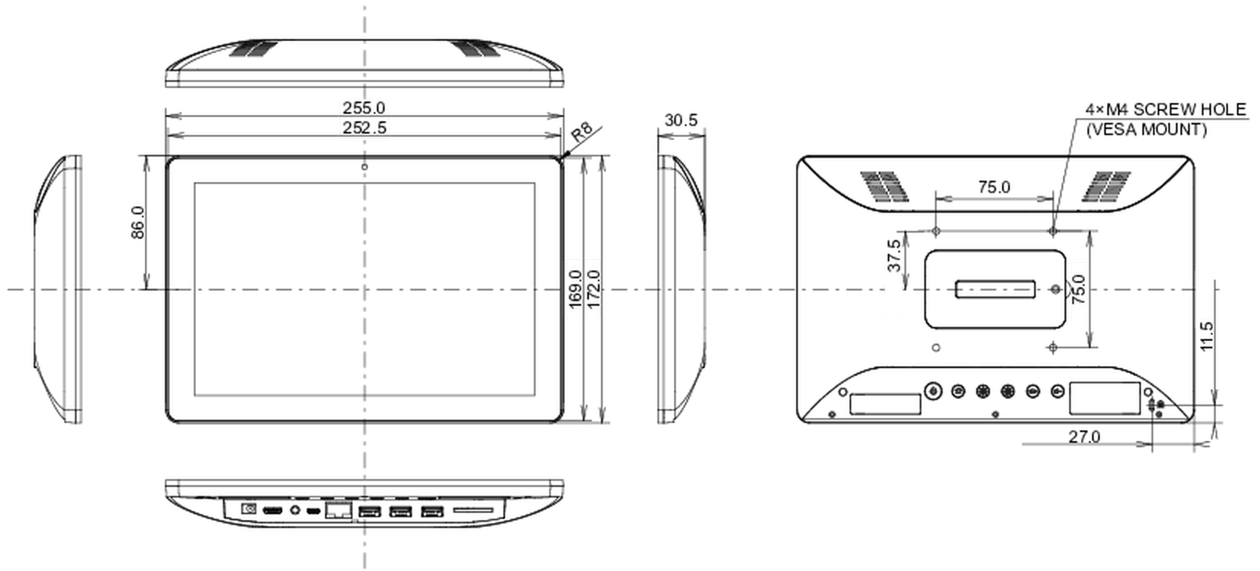

## 08 POWER MANAGEMENT

Power supply unit	external
Power supply	DC 12 V
Power usage	18W typical, 0.5W stand by

## 10 DIMENSIONS / WEIGHT

Product dimensions W x H x D	255 x 172 x 30.5mm
Box dimensions W x H x D	398 x 223 x 68mm
Weight (without box)	0.8kg
Weight (with box)	1.36kg
EAN code	4948570124541

All trademarks and registered trademarks acknowledged. E & O E. Specification subject to change without notice. All LCD's comply with ISO-9241-307:2008 in connection with pixel defects.