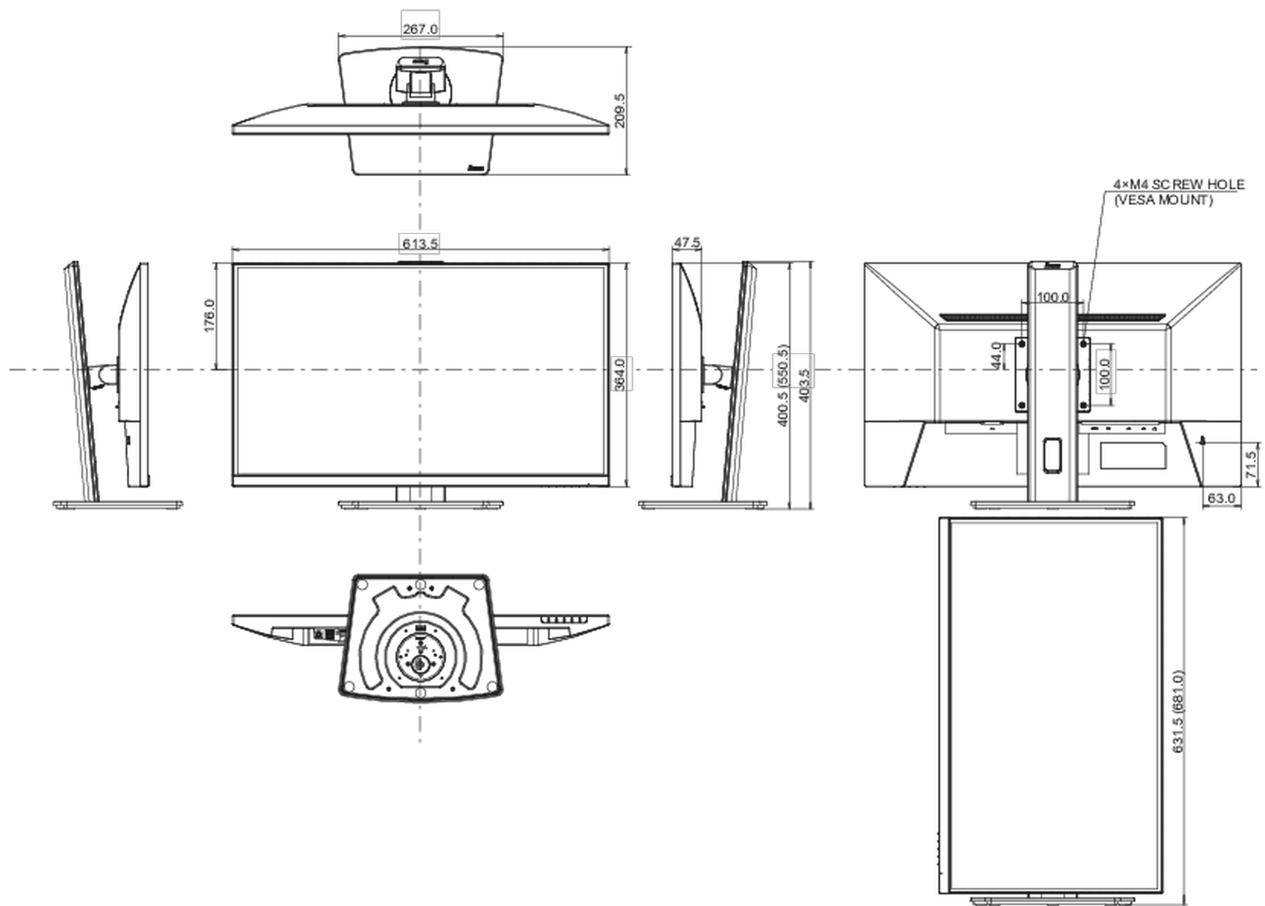

## 04 MECHANICAL

Display position adjustments	height, swivel, tilt, pivot (rotation both sides)
Height adjustment	150mm
Rotation (PIVOT function)	90°
Swivel stand	120°; 60° left; 60° right
Tilt angle	23° up; 5° down
VESA mounting	100 x 100mm

## 08 DIMENSIONS / WEIGHT

Product dimensions W x H x D	613.5 x 400.5 (550.5) x 209.5mm
Box dimensions W x H x D	691 x 447 x 142mm
Weight (without box)	5.6kg
Weight (with box)	7.3kg
EAN code	4948570124657