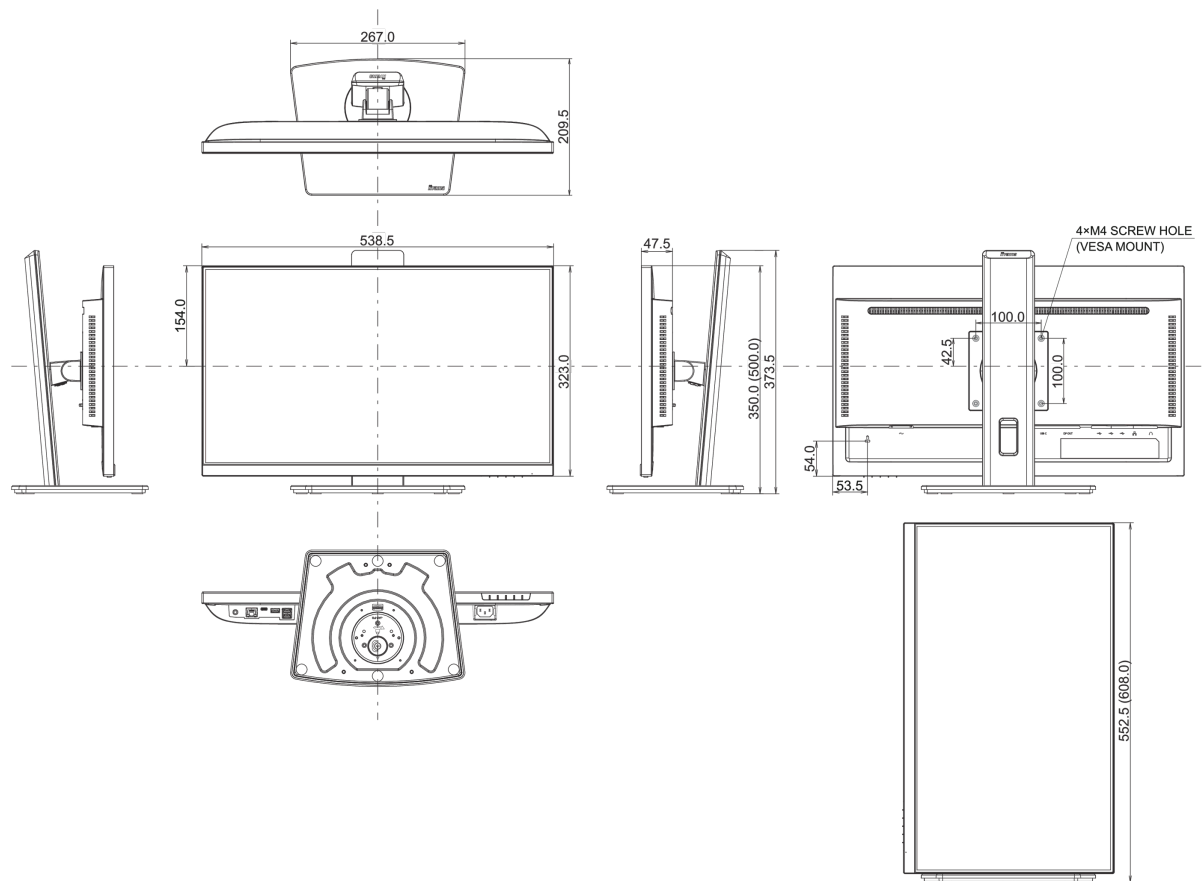

04 MECHANICAL

Display position adjustments	height, swivel, tilt, pivot (rotation both sides)
Height adjustment	150mm

Rotation (PIVOT function)	90°
Swivel stand	90°; 45 ° left; 45° right
Tilt angle	23° up; 5° down
VESA mounting	100 x 100mm
Cable management system	yes

05 ACCESSORIES INCLUDED

Cables	power, HDMI, USB-C
Other	quick start guide, safety guide

06 POWER MANAGEMENT

Power supply unit	internal
Power supply	AC 100 - 240V, 50/60Hz
Power usage	20W typical, 0.5W stand by, 03W off mode

08 DIMENSIONS / WEIGHT

Product dimensions W x H x D	538.5 x 350 (500) x 209.5mm
Box dimensions W x H x D	685 x 405 x 126mm
Weight (without box)	5.3kg
Weight (with box)	7.4kg
EAN code	4948570124954

All trademarks and registered trademarks acknowledged. E & O E. Specification subject to change without notice. All LCD's comply with ISO-9241-307:2008 in connection with pixel defects.