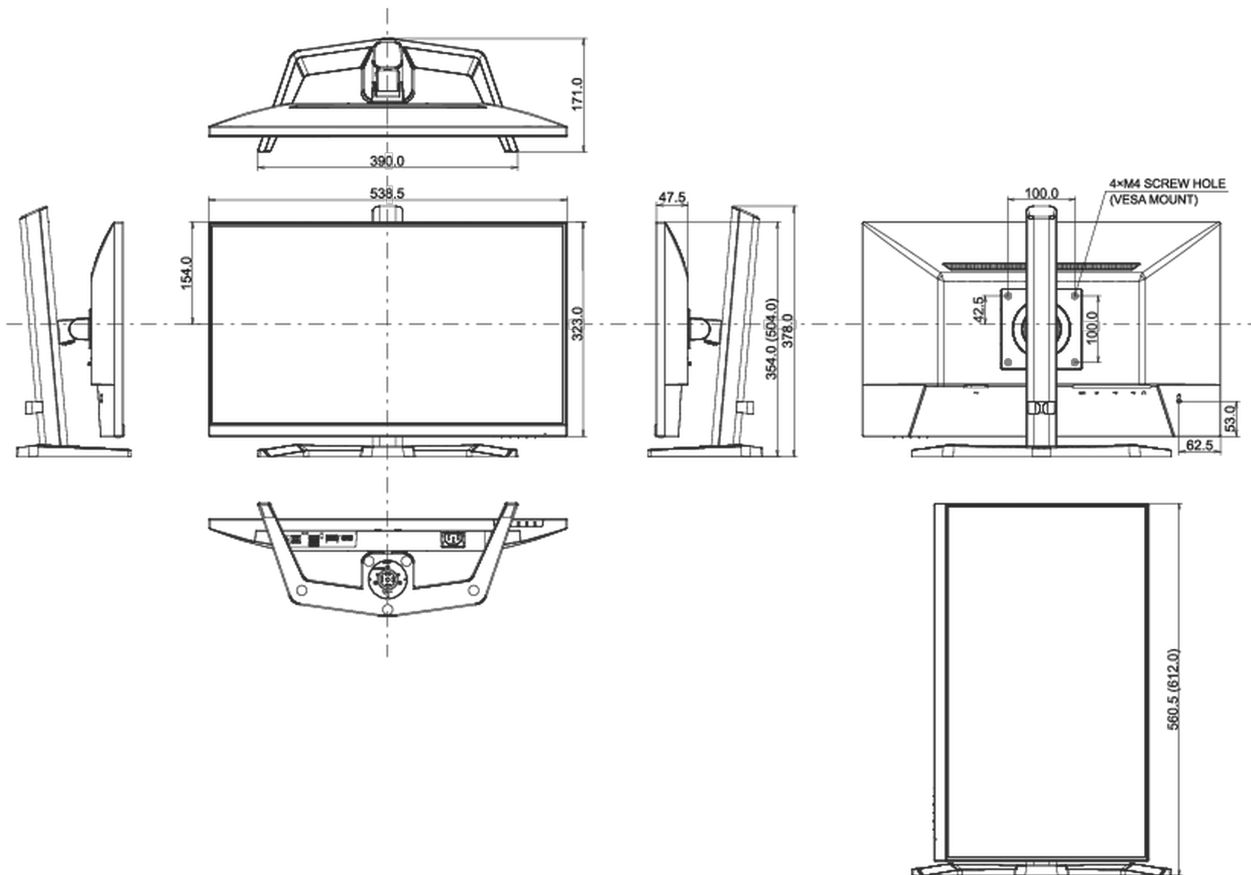

## 04 MECHANICAL

Display position adjustments	tilt
Tilt angle	22° up; 4° down
VESA mounting	100 x 100mm
Cable management system	yes

## 08 DIMENSIONS / WEIGHT

Product dimensions W x H x D	538.5 x 397 x 192.5mm
Box dimensions W x H x D	615 x 126 x 405mm
Weight (without box)	3kg
Weight (with box)	4.4kg
EAN code	4948570124701

All trademarks and registered trademarks acknowledged. E & O E. Specification subject to change without notice. All LCD's comply with ISO-9241-307:2008 in connection with pixel defects.