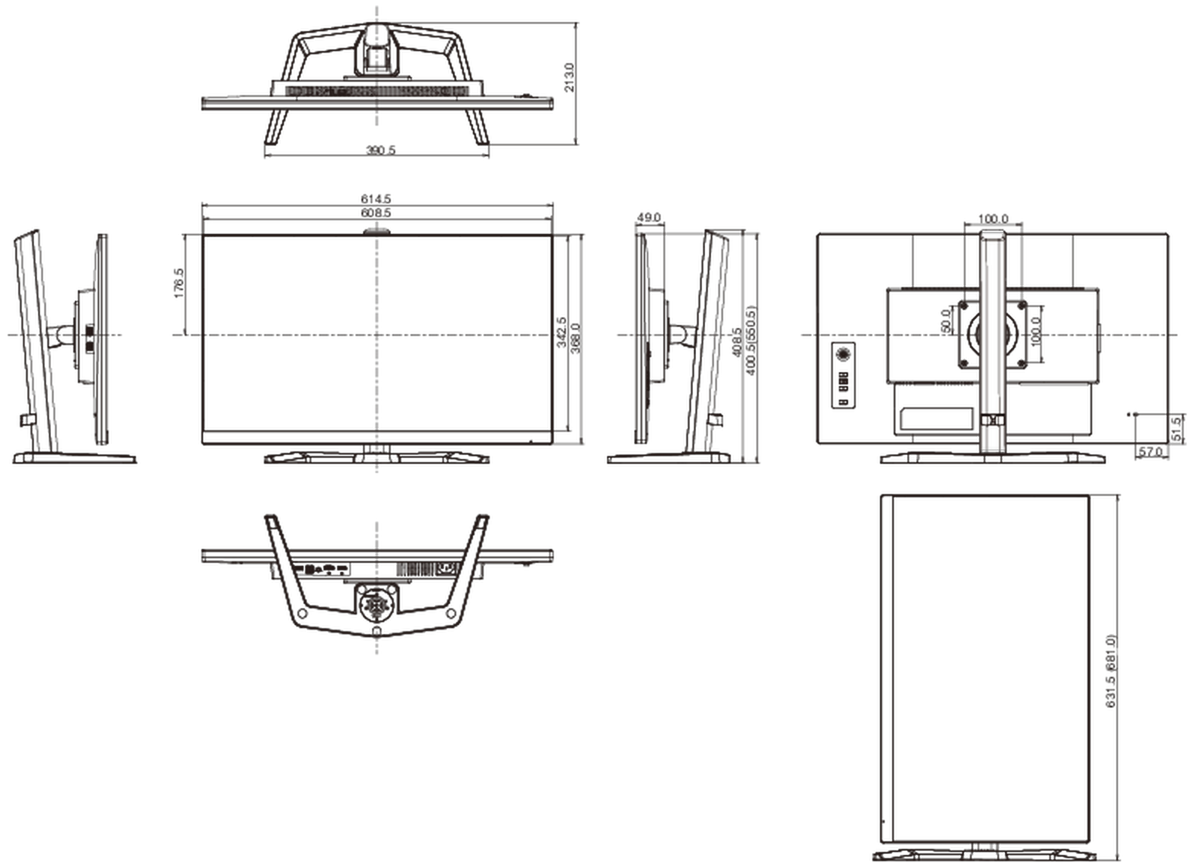

04 MECHANICAL

Display position adjustments	height, pivot (rotation), tilt
Height adjustment	150mm
Rotation (PIVOT function)	90°
Swivel stand	90°; ° left; 45° right

Tilt angle 23° up; 5° down

VESA mounting 100 x 100mm

REACH SVHC above 0.1%: Lead

08 DIMENSIONS / WEIGHT

Product dimensions W x H x D 614.5 x 400.5 (550.5) x 213mm

Box dimensions W x H x D 690 x 432 x 168mm

Weight (without box) 5.4kg

Weight (with box) 7.5kg

EAN code 4948570124428