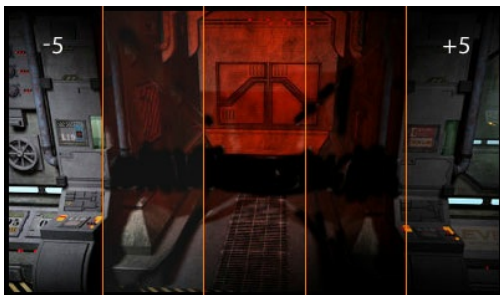

Control the game with the 27" GB2795HSU Gold Phoenix 280Hz VA monitor

The G-Master GB2795HSU-B1 is crafted to help you unleash your full gaming potential. With FreeSync Premium for smooth, tear-free gameplay and a 280Hz refresh rate, every movement feels fast and fluid. The 27" VA panel delivers clear, sharp visuals, while the 0.2ms response ensures you stay ahead in every game, without ever being held back by your gear. For added ergonomic comfort, the monitor includes a 150mm height-adjustable stand to fit your setup perfectly.

Black Tuner

The users can adjust the brightness and the dark shades with the Black Tuner, giving greater viewing performance in shadowed areas and helping to spot the enemy earlier.

FreeSync™ Premium Technology

This monitor guarantees low input latency and low framerate compensation putting an end to any tearing or stuttering issues at virtually any framerate.

01 DISPLAY CHARACTERISTICS

Diagonal	27", 68.6cm
Panel	VA
Native resolution	1920 x 1080 @280Hz (2.1 megapixel Full HD, DisplayPort)
Aspect ratio	16:9
Panel brightness	300 cd/m ²
Static contrast	4000:1
Advanced contrast	80M:1
Response time (MPRT)	0.2ms
Viewing zone	horizontal/vertical: horizontal°/vertical 178°, right/left: 0°/0°, up/down: 0°/0°
Colour support	16.7mIn 8bit
Horizontal Sync	30 - 292kHz
Viewable area W x H	597.9 x 336.3mm, 23.5 x 13.2"
Pixel pitch	0.311mm
Colour	matte, black

02 INTERFACES / CONNECTORS / CONTROLS

Signal input	HDMI x1 (v.2.0 max. 1920 x 1080 @240Hz) DisplayPort x1 (v.1.4 max. 1920 x 1080 @280Hz)
USB HUB	x4 (v.3.2 (Gen 1, 5Gbit; DC5V, 900mA))
HDCP	yes
Headphone connector	yes