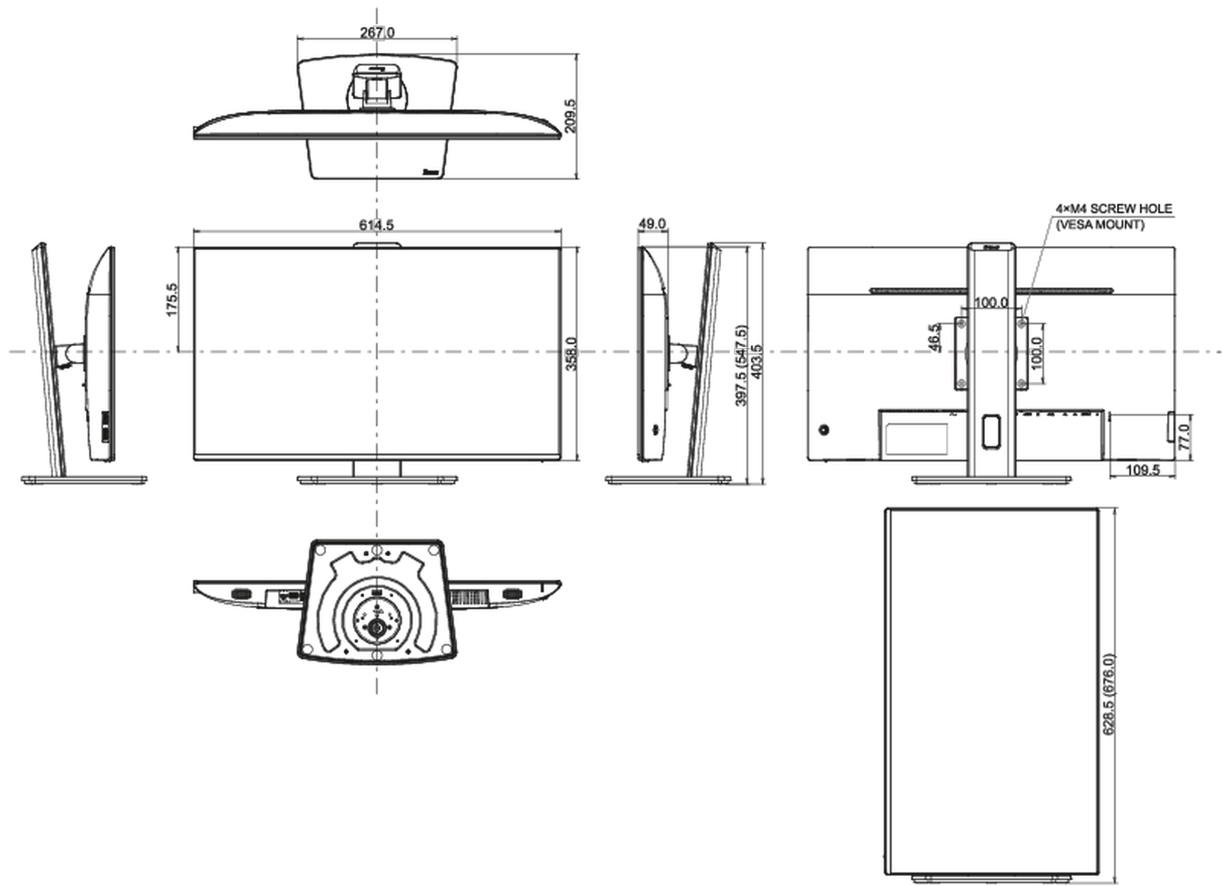

## 04 MECHANICAL

<b>Display position adjustments</b>	height, swivel, tilt, pivot (rotation both sides)
-------------------------------------	---

Height adjustment	150mm
Rotation (PIVOT function)	90°
Swivel stand	90°; 45° left; 45° right
Tilt angle	23° up; 5° down
VESA mounting	100 x 100mm
Cable management system	yes

## 08 DIMENSIONS / WEIGHT

Product dimensions W x H x D	614.5 x 397.5 (547.5) x 209.5mm
Box dimensions W x H x D	688 x 463 x 138mm
Weight (without box)	6.7kg
Weight (with box)	9.2kg
EAN code	4948570123810