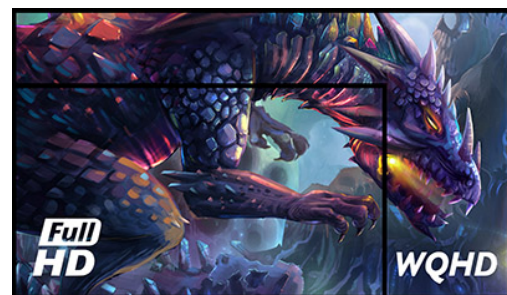

Unleash your full gaming potential with the Fast IPS G2770QSU Red Eagle

Gain the competitive edge you need to unlock your full gaming potential with the 27" G2770QSU monitor with WQHD (2560x1440) resolution. Featuring an ultra-fast 0.2ms MPRT and a 180Hz refresh rate, this monitor ensures smooth gameplay. Armed with Adaptive Sync you can make split second decisions and forget about ghosting effects or smearing issues. The ability to adjust brightness and the dark shades with the Black Tuner delivers greater viewing performance in shadowed areas and the IPS panel technology guarantees superb image quality.

WQHD

With the 2560x1440 WQHD resolution offering 77% more on-screen space than a standard 1920x1080 full HD monitor, nothing skips your attention.

01 DISPLAY CHARACTERISTICS

Diagonal	27"
Panel	Fast IPS
Native resolution	2560 x 1440 @180Hz (3.7 megapixel WQHD, DisplayPort)
Aspect ratio	16:9
Panel brightness	400 cd/m ²
Static contrast	1200:1
Advanced contrast	80M:1
Response time (MPRT)	0.2ms
Viewing zone	horizontal/vertical: 178°/178°, right/left: 89°/89°, up/down: 89°/89°
Colour support	16.7mIn 8bit
Horizontal Sync	30 - 217.4kHz
Viewable area W x H	596.7 x 335.7mm, 20.7 x 11.7"
Pixel pitch	0.233mm
Colour	matte, black