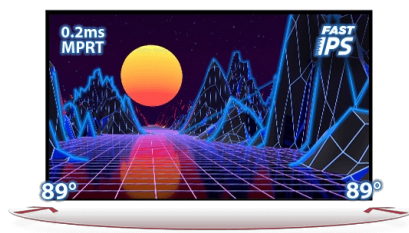

Unleash your full gaming potential with the Fast IPS G2770QSU Red Eagle

Gain the competitive edge you need to unlock your full gaming potential with the 27" G2770QSU monitor with the WQHD (2560x1440) resolution. Featuring an ultra-fast 0.2ms MPRT and a 180Hz refresh rate, this monitor ensures smooth gameplay. Armed with Adaptive Sync you can make split second decisions and forget about ghosting effects or smearing issues. The ability to adjust brightness and the dark shades with the Black Tuner delivers greater viewing performance in shadowed areas and the IPS panel technology guarantees superb image quality.

K dispozici také s výškově nastavitelným stojanem : [G-Master GB2770HSU-B6 \(1920x1080\)](#) a [G-Master GB2770QSU-B6 \(2560x1440\)](#).

Fast IPS

The Fast IPS panel technology guarantees not only high-fidelity, vivid battleground scenes displayed with outstanding colour accuracy but provides also an outstanding 0.2ms Moving Picture Response Time (MPRT).

WQHD

With the 2560x1440 WQHD resolution offering 77% more on-screen space than a standard 1920x1080 full HD monitor, nothing skips your attention.

01 CHARAKTERISTIKA OBRAZU

Úhlopříčka monitoru	27"
Panel	Fast IPS
Nativní rozlišení	2560 x 1440 @180Hz (3.7 megapixel WQHD, DisplayPort)
Formát obrazu	16:9
Jas	400 cd/m ²
Kontrast	1200:1
Pokročilý kontrast	80M:1
Čas reakce (MPRT)	0.2ms
Úhel sledování	horizontální/vertikální: 178°/178°, na parvo/na lefo: 89°/89°, nahoru/dolů: 89°/89°
Barevná podpora	16.7mln 8bit
Horizontalfrequenz	30 - 217.4kHz
Arbeitsfläche H x B	596.7 x 335.7mm, 20.7 x 11.7"
Velikost bodů	0.233mm
Barva	matná, černá