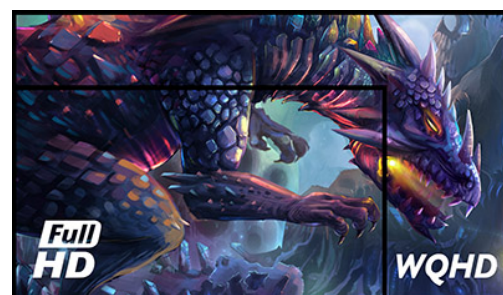

Unleash your full gaming potential with the Fast IPS G2770QSU Red Eagle

Gain the competitive edge you need to unlock your full gaming potential with the 27" G2770QSU monitor with the WQHD (2560x1440) resolution. Featuring an ultra-fast 0.2ms MPRT and a 180Hz refresh rate, this monitor ensures smooth gameplay. Armed with Adaptive Sync you can make split second decisions and forget about ghosting effects or smearing issues. The ability to adjust brightness and the dark shades with the Black Tuner delivers greater viewing performance in shadowed areas and the IPS panel technology guarantees superb image quality.

WQHD

With the 2560x1440 WQHD resolution offering 77% more on-screen space than a standard 1920x1080 full HD monitor, nothing skips your attention.

01 CHARAKTERISTIKA OBRAZU

Úhlopříčka monitoru	27"
Panel	Fast IPS
Nativní rozlišení	2560 x 1440 @180Hz (3.7 megapixel WQHD, DisplayPort)
Formát obrazu	16:9
Jas	400 cd/m ²
Kontrast	1200:1
Pokročilý kontrast	80M:1
Čas reakce (MPRT)	0.2ms
Úhel sledování	horizontální/vertikální: 178°/178°, na parvo/na lefo: 89°/89°, nahoru/dolů: 89°/89°
Barevná podpora	16.7mln 8bit
Horizontalfrequenz	30 - 217.4kHz
Arbeitsfläche H x B	596.7 x 335.7mm, 20.7 x 11.7"
Velikost bodů	0.233mm
Barva	matná, černá