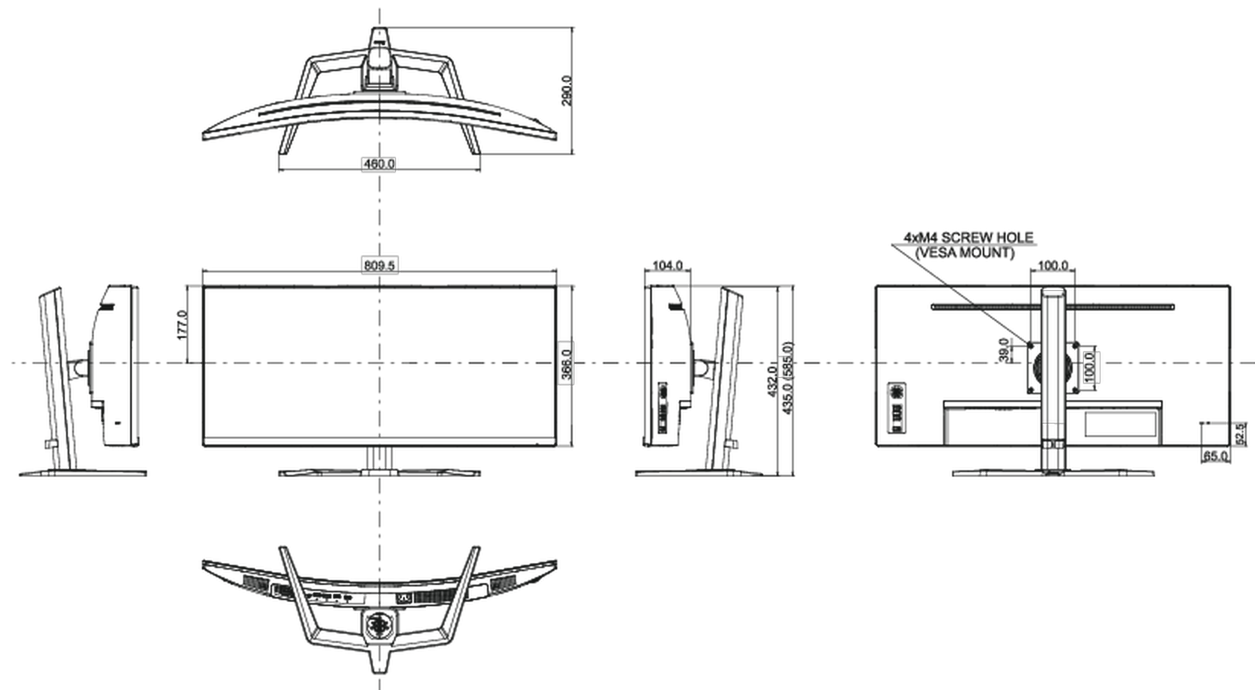

04 MECHANICAL

Display position adjustments	height, tilt
Height adjustment	150mm
Tilt angle	23° up; 5° down
VESA mounting	100 x 100mm

05 ACCESSORIES INCLUDED

Cables	power (1.8m), USB (1.8m), HDMI (1.8m), DP
Other	quick start guide, safety guide

08 DIMENSIONS / WEIGHT

Product dimensions W x H x D	809.5 x 435 (585) x 290mm
Box dimensions W x H x D	900 x 480 x 236mm
Weight (without box)	9.4kg
Weight (without stand)	6.7kg
Weight (with box)	12.4kg
EAN code	4948570124251