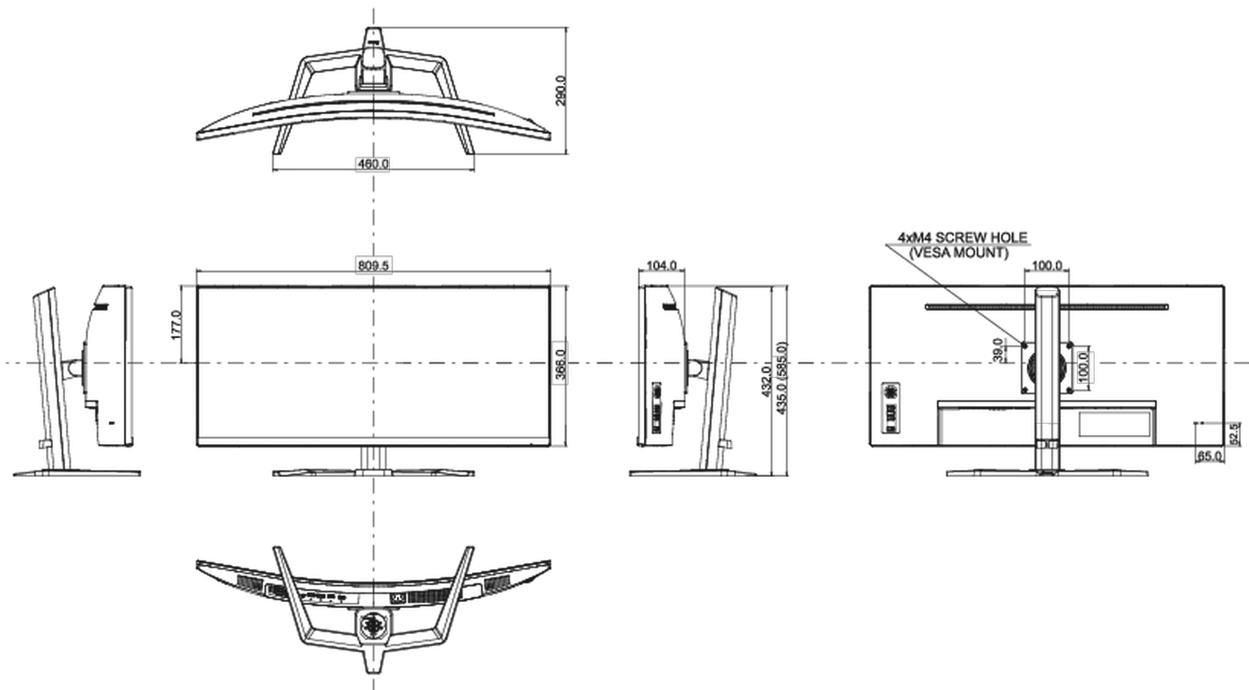

04 MECHANICAL

Display position adjustments	height, tilt
Height adjustment	150mm
Tilt angle	23° up; 5° down
VESA mounting	100 x 100mm

05 ACCESSORIES INCLUDED

Cables	power (1.8m), USB (1.8m), HDMI (1.8m), DP
Other	quick start guide, safety guide

08 DIMENSIONS / WEIGHT

Product dimensions W x H x D	809.5 x 435 (585) x 290mm
Box dimensions W x H x D	900 x 480 x 236mm
Weight (without box)	9.4kg
Weight (without stand)	6.7kg
Weight (with box)	12.4kg
EAN code	4948570124251