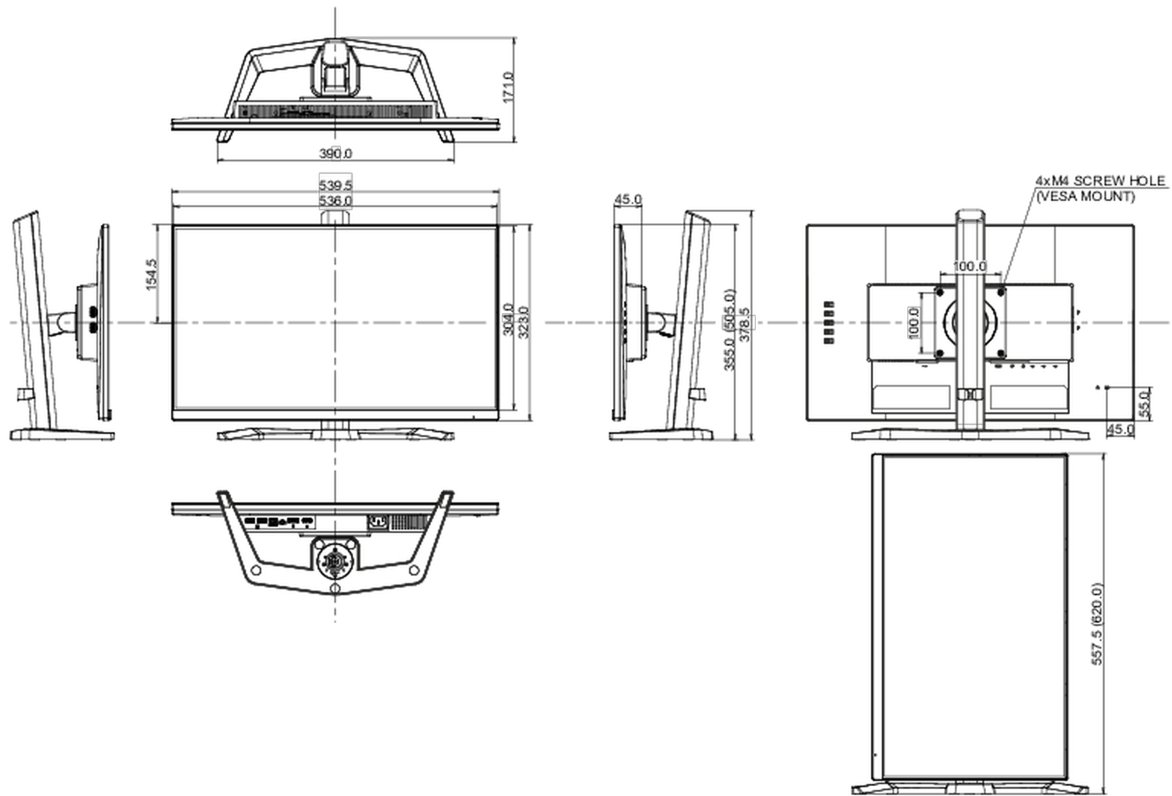

## 08 DIMENZIJE / TEŽINA

Dimenzije proizvoda Š x V x D 539.5 x 505 x 171mm

Dimenzije kutije Š x V x D 610 x 398 x 157mm

Težina (bez kutije) 4.5kg

Težina (sa kutijom) 6.3kg

EAN kod 4948570123933

All trademarks and registered trademarks acknowledged. E & O E. Specification subject to change without notice. All LCD's comply with ISO-9241-307:2008 in connection with pixel defects.